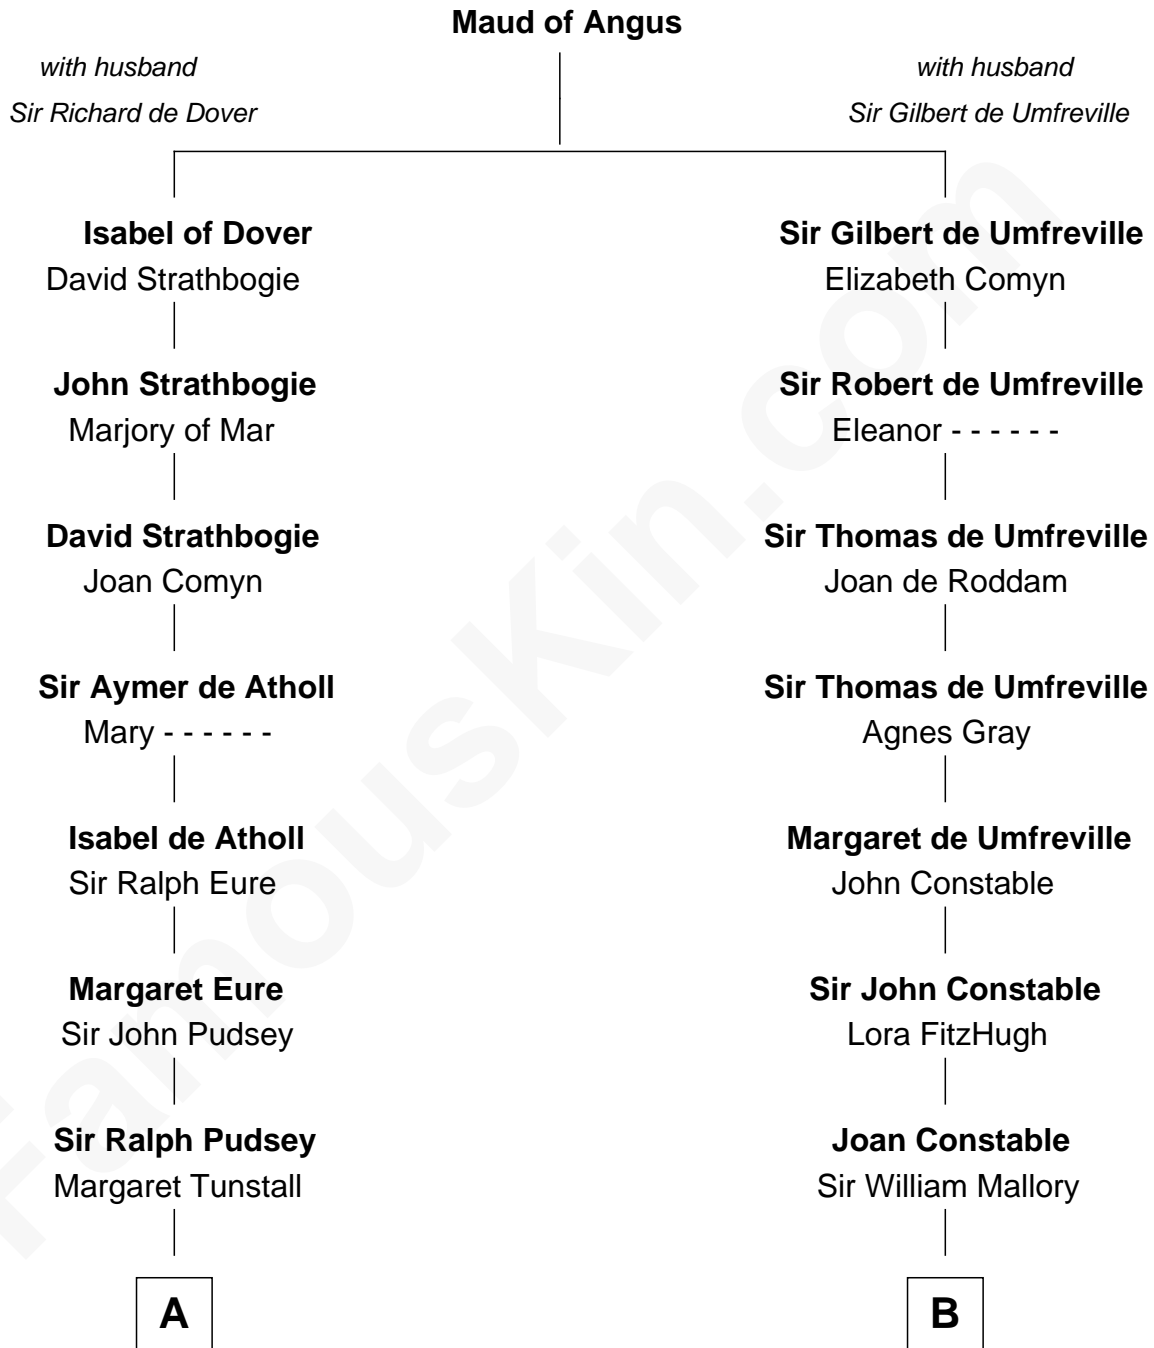

## Relationship Chart of

### Francis Lightfoot Lee

*Signer of the Declaration of Independence*

18th cousin 2 times removed of

**Judy Garland**

*Singer and Movie Actress*

**C**

**Gov. Thomas Lee**

Hannah Ludwell