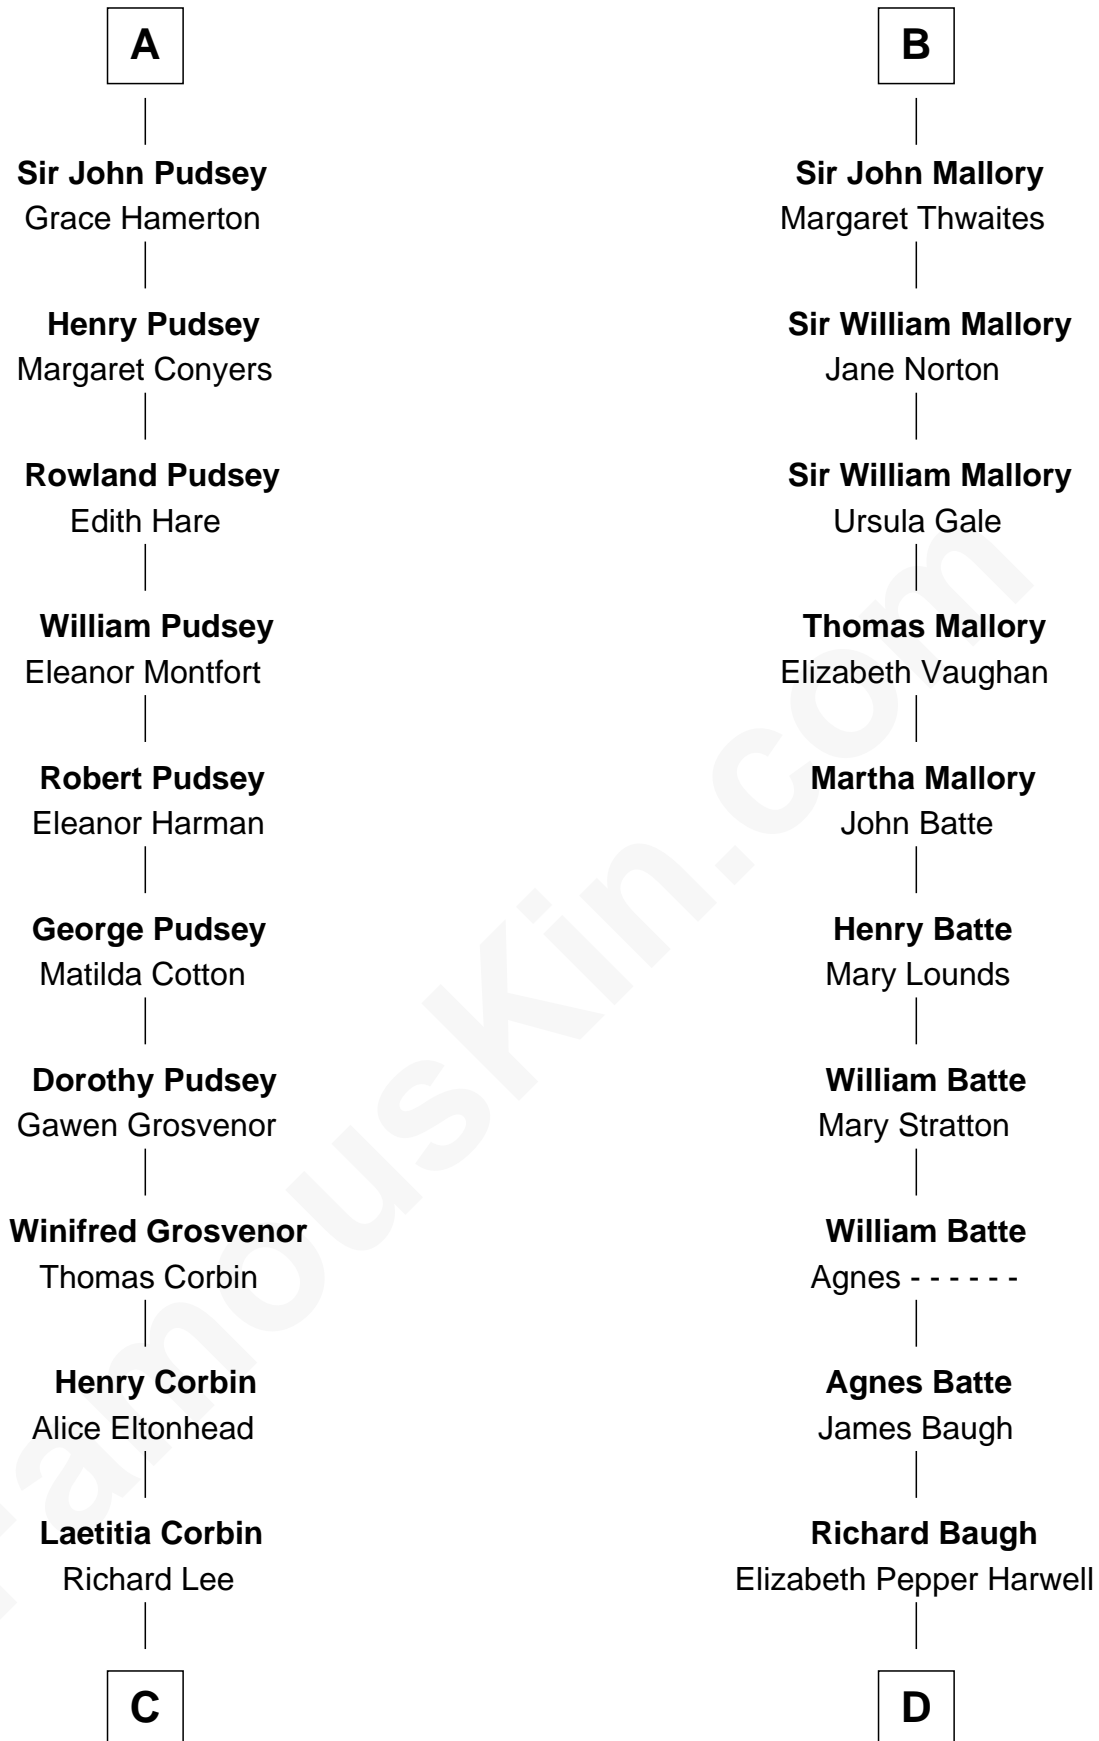

## Relationship Chart of

### Francis Lightfoot Lee

*Signer of the Declaration of Independence*

18th cousin 2 times removed of

**Judy Garland**

*Singer and Movie Actress*

**C**

**Gov. Thomas Lee**

Hannah Ludwell

**Francis Lightfoot Lee**

*Signer of Declaration of Independence*

**D**

**John Aldridge Baugh**

Mary Ann Marable

**Elizabeth Baugh**

William Tecumseh Gumm

**Francis Avent Gumm**