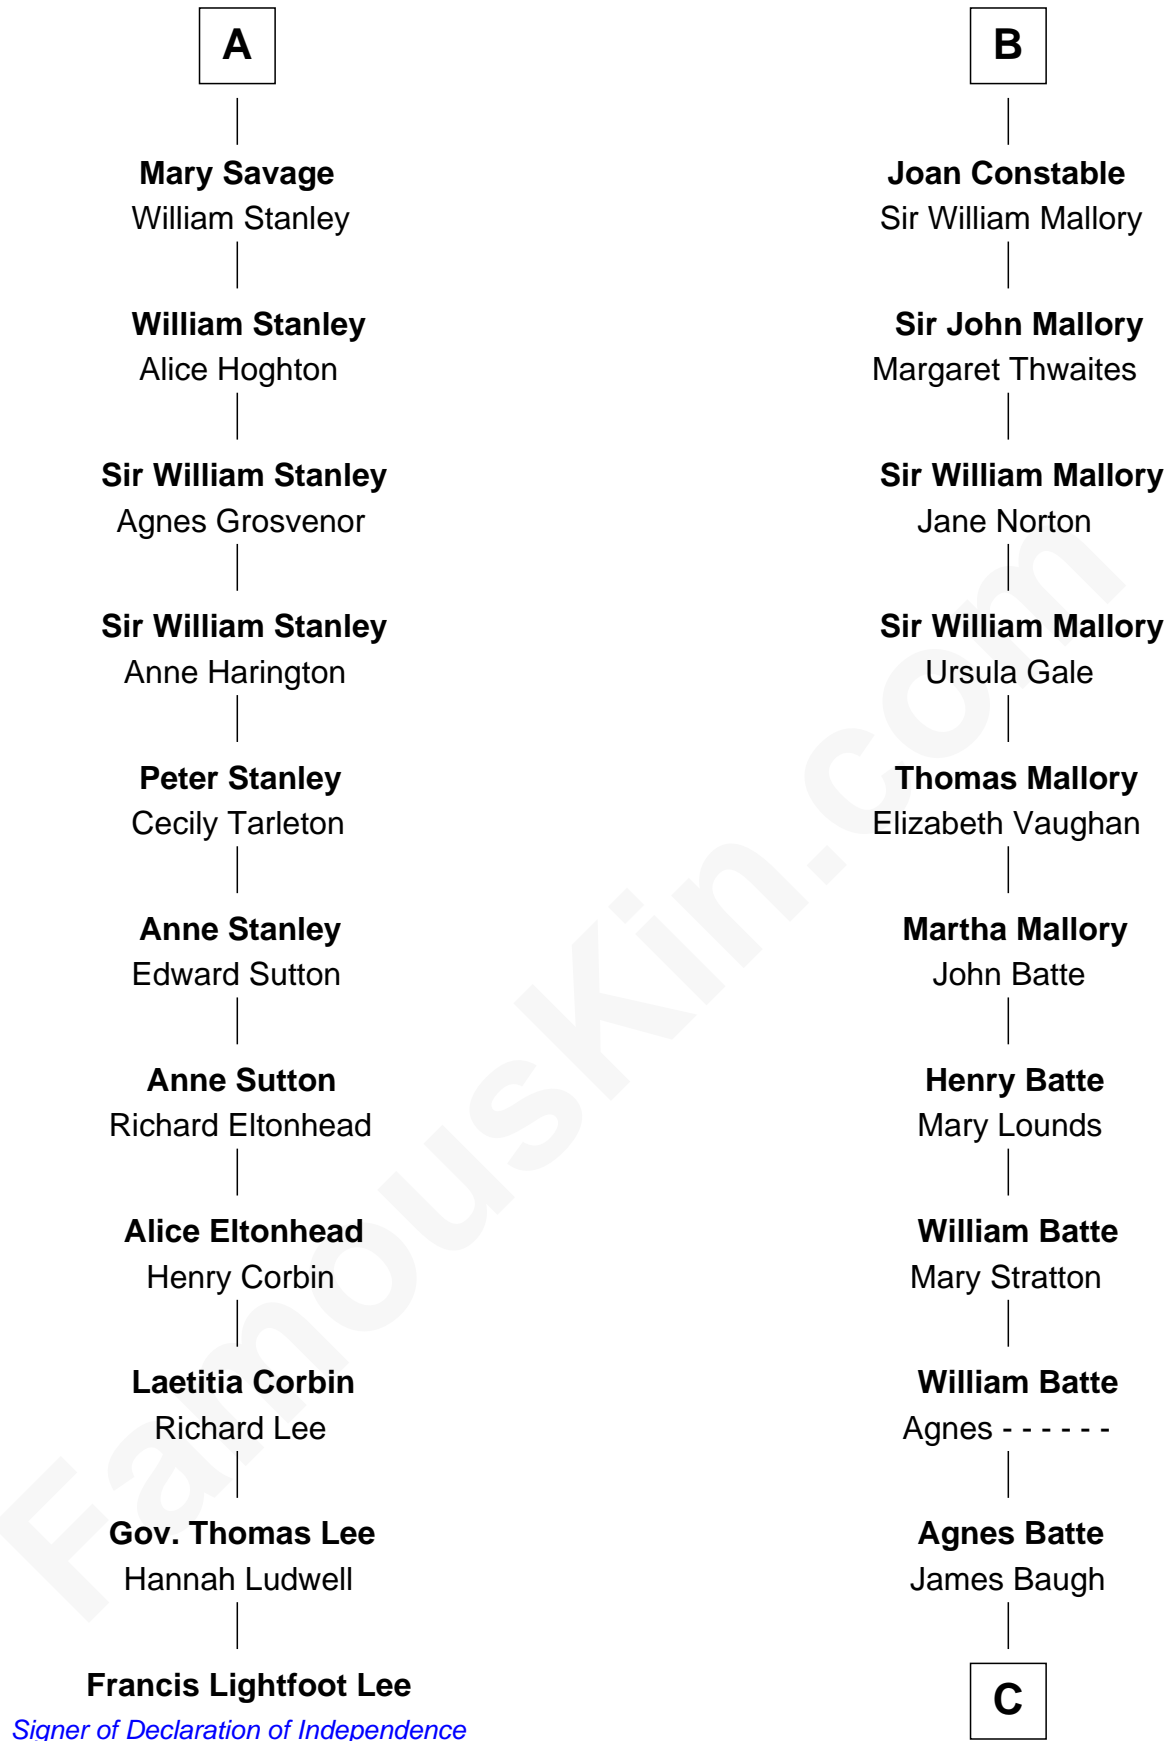

FamousKin.com

Relationship Chart of

Francis Lightfoot Lee

Signer of the Declaration of Independence

17th cousin 4 times removed of

Judy Garland

Singer and Movie Actress

C

Richard Baugh

Elizabeth Pepper Harwell

John Aldridge Baugh

Mary Ann Marable

Elizabeth Baugh

William Tecumseh Gumm

Francis Avent Gumm

Ethel Marian Milne