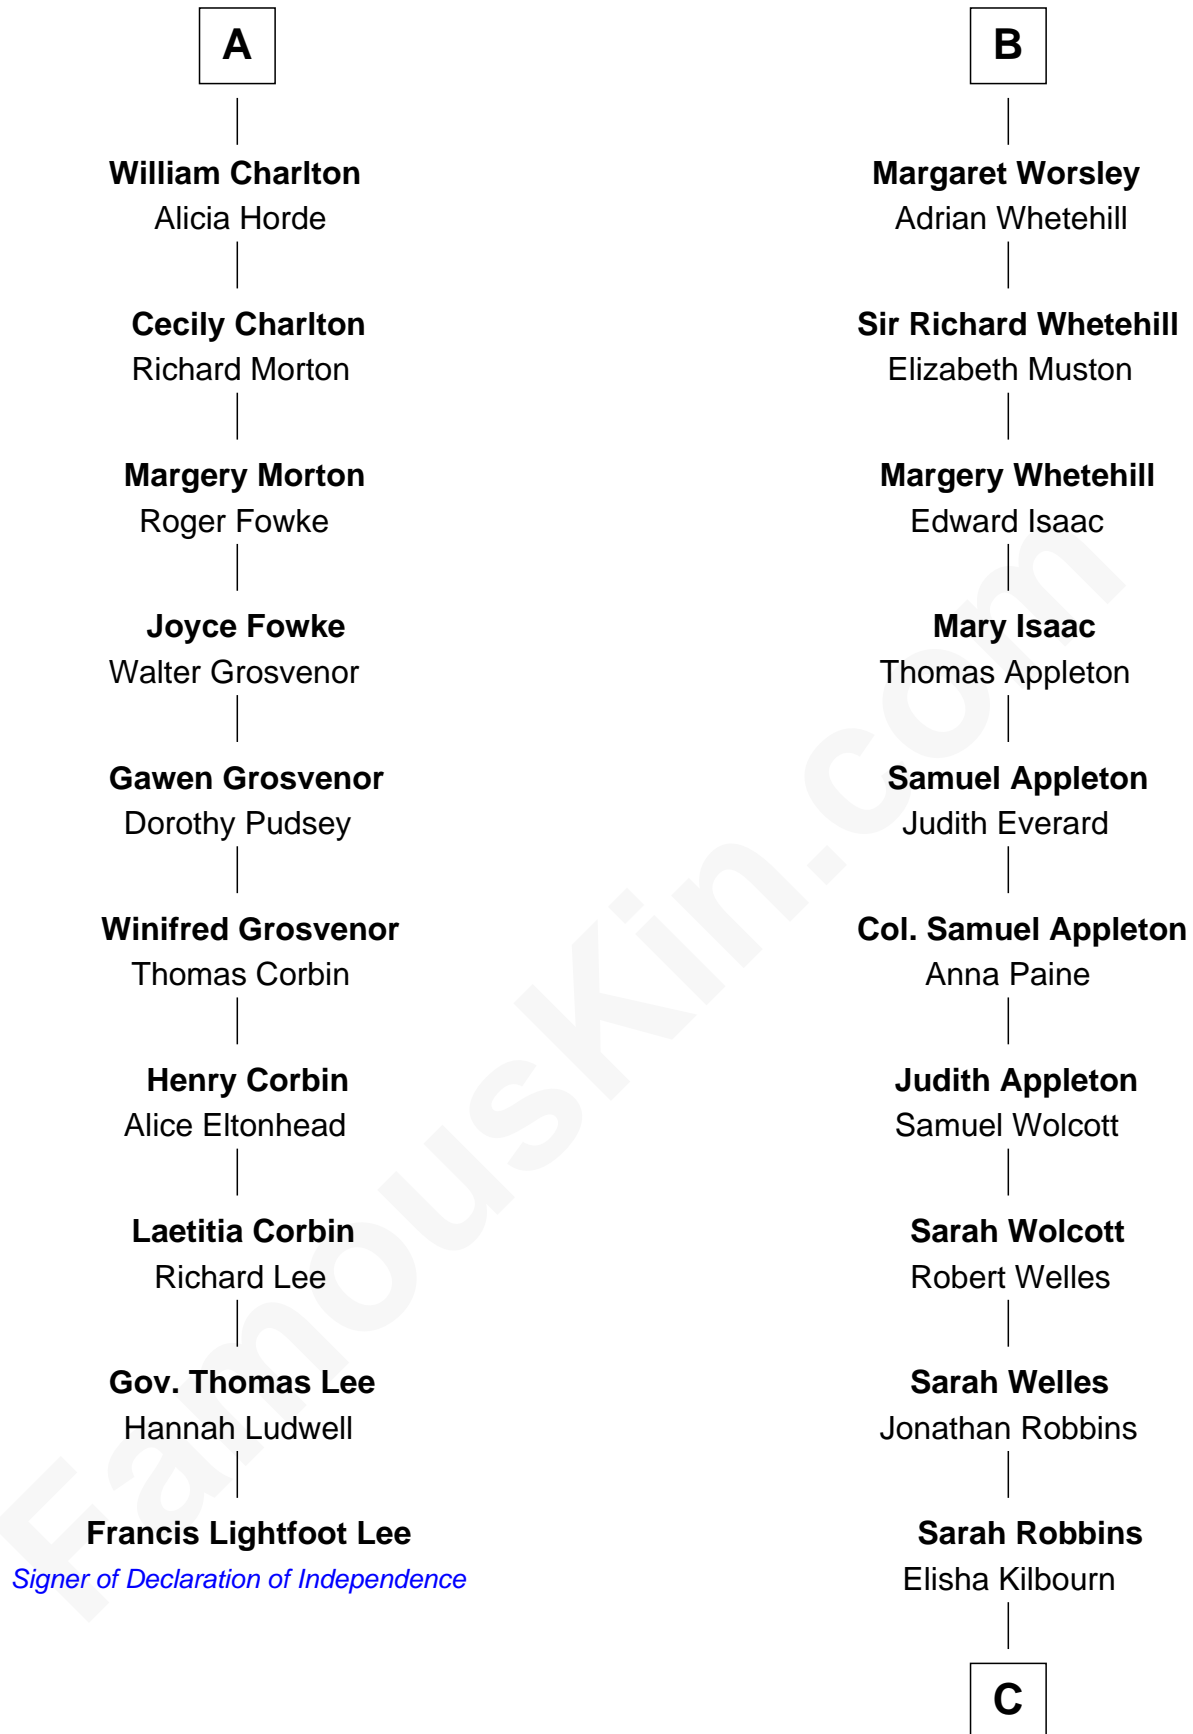

FamousKin.com

Relationship Chart of

Francis Lightfoot Lee

Signer of the Declaration of Independence

16th cousin 2 times removed of

Eliphalet Remington

Founder of Remington Arms Company

Sir Roger de Somery

Mary Corbet
Robert Charlton

Richard Charlton
Elizabeth Mainwaring

A

Joan de Somery
John IV le Strange

John V le Strange
Maud de Walton

Elizabeth le Strange
Gruffydd ap Madog

Gruffydd Fychan ap Gruffydd
Elen ferch Thomas ap Llewelyn

Lowri ferch Gruffydd Fychan
Robert Puleston

Angharad Puleston
Edwart Trevor ap Daffyd

Rose Trevor ferch Edwart
Otwell Worsley

B

C

|

Elizabeth Kilbourn

Eliphalet Remington