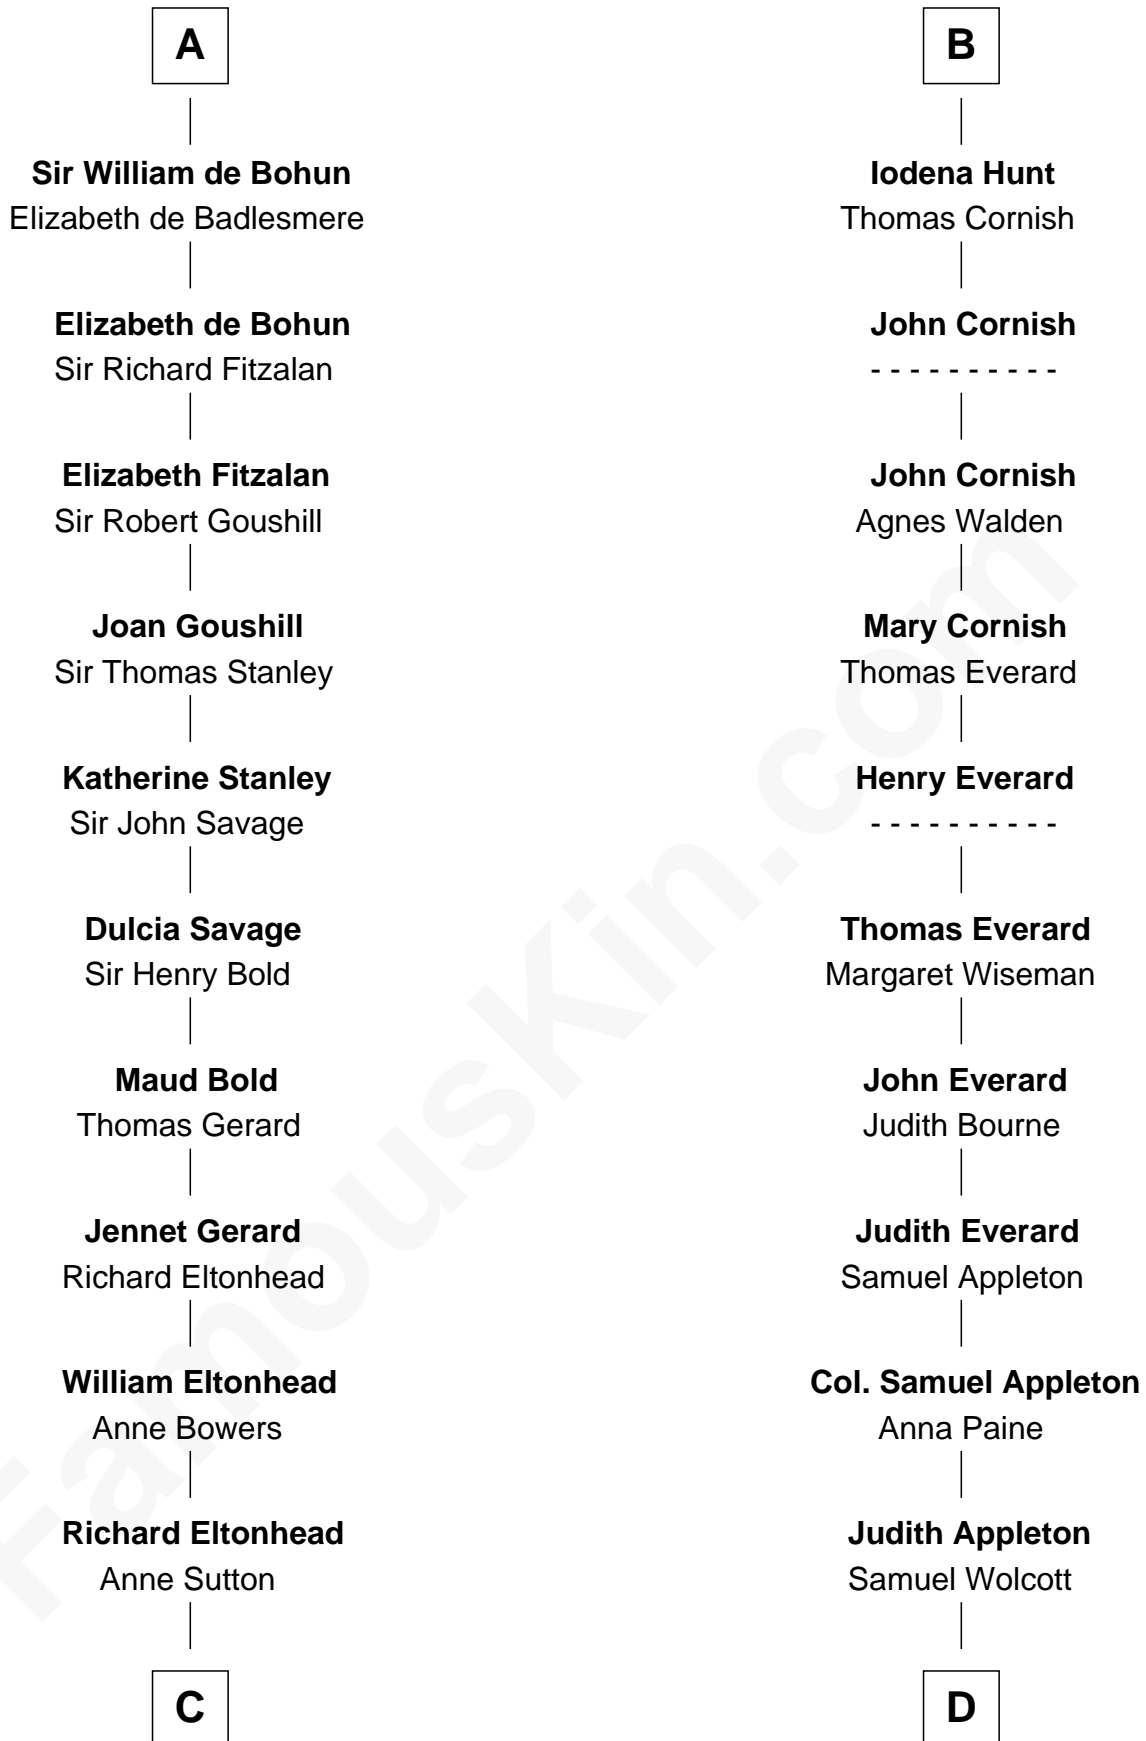

FamousKin.com

Relationship Chart of

Francis Lightfoot Lee

Signer of the Declaration of Independence

20th cousin 1 time removed of

Eliphalet Remington

Founder of Remington Arms Company

C

Alice Eltonhead

Henry Corbin

Laetitia Corbin

Richard Lee

Gov. Thomas Lee

Hannah Ludwell

Francis Lightfoot Lee

Signer of Declaration of Independence