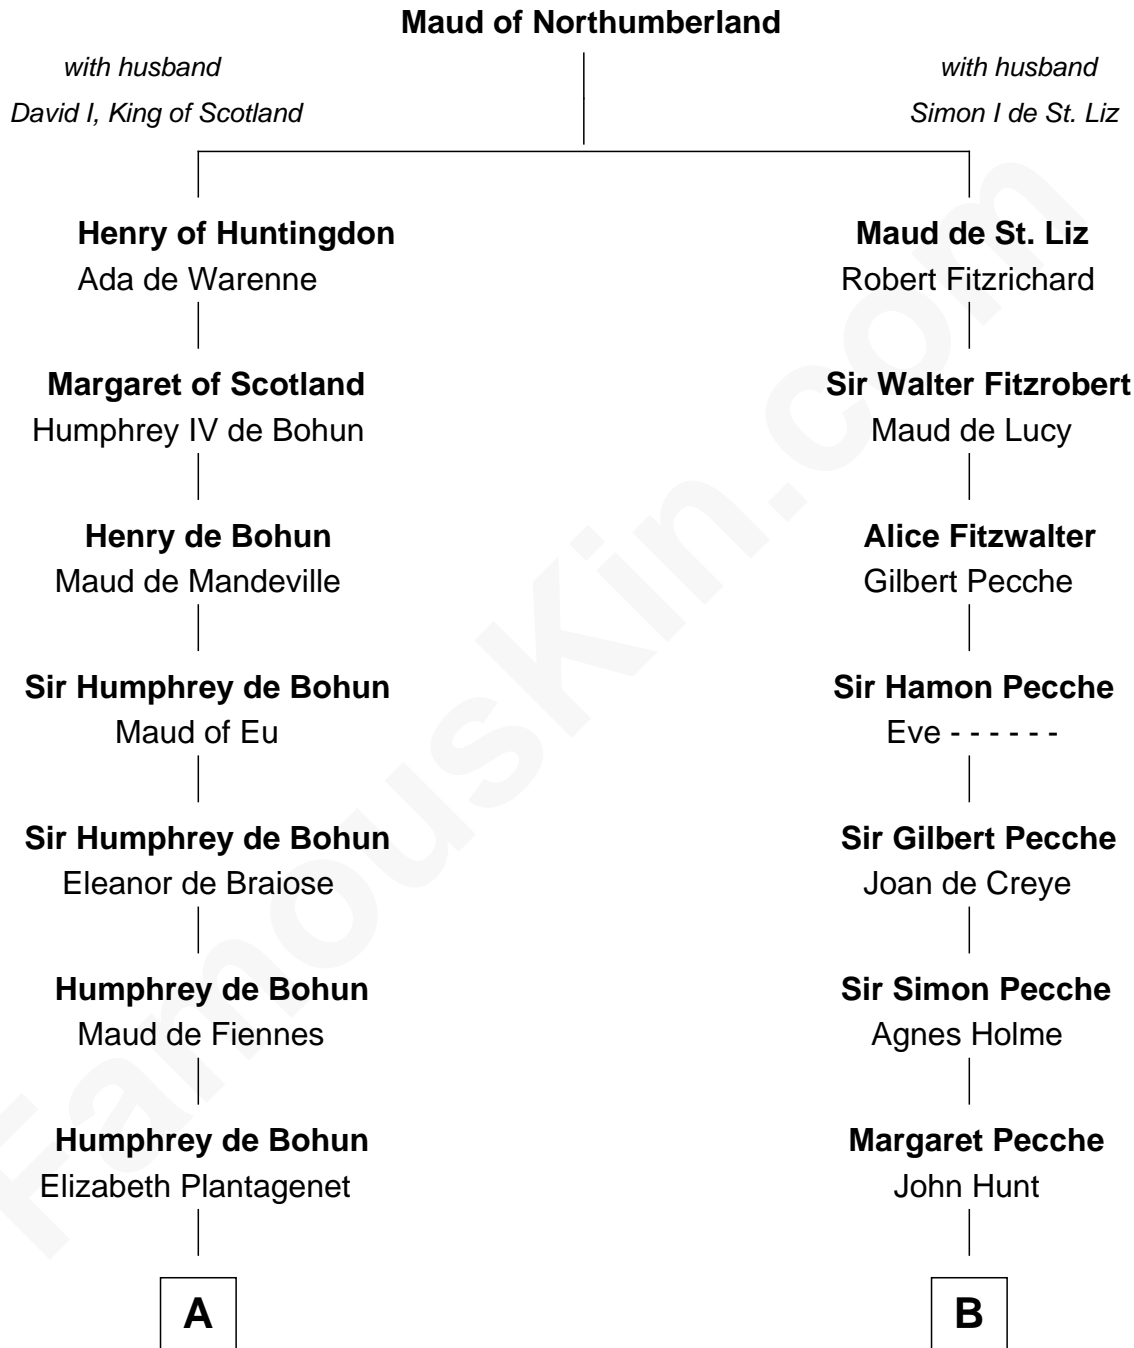

FamousKin.com

Relationship Chart of

Francis Lightfoot Lee

Signer of the Declaration of Independence

20th cousin 1 time removed of

Eliphalet Remington

Founder of Remington Arms Company

C

Alice Eltonhead

Henry Corbin

Laetitia Corbin

Richard Lee

Gov. Thomas Lee

Hannah Ludwell

Francis Lightfoot Lee

Signer of Declaration of Independence