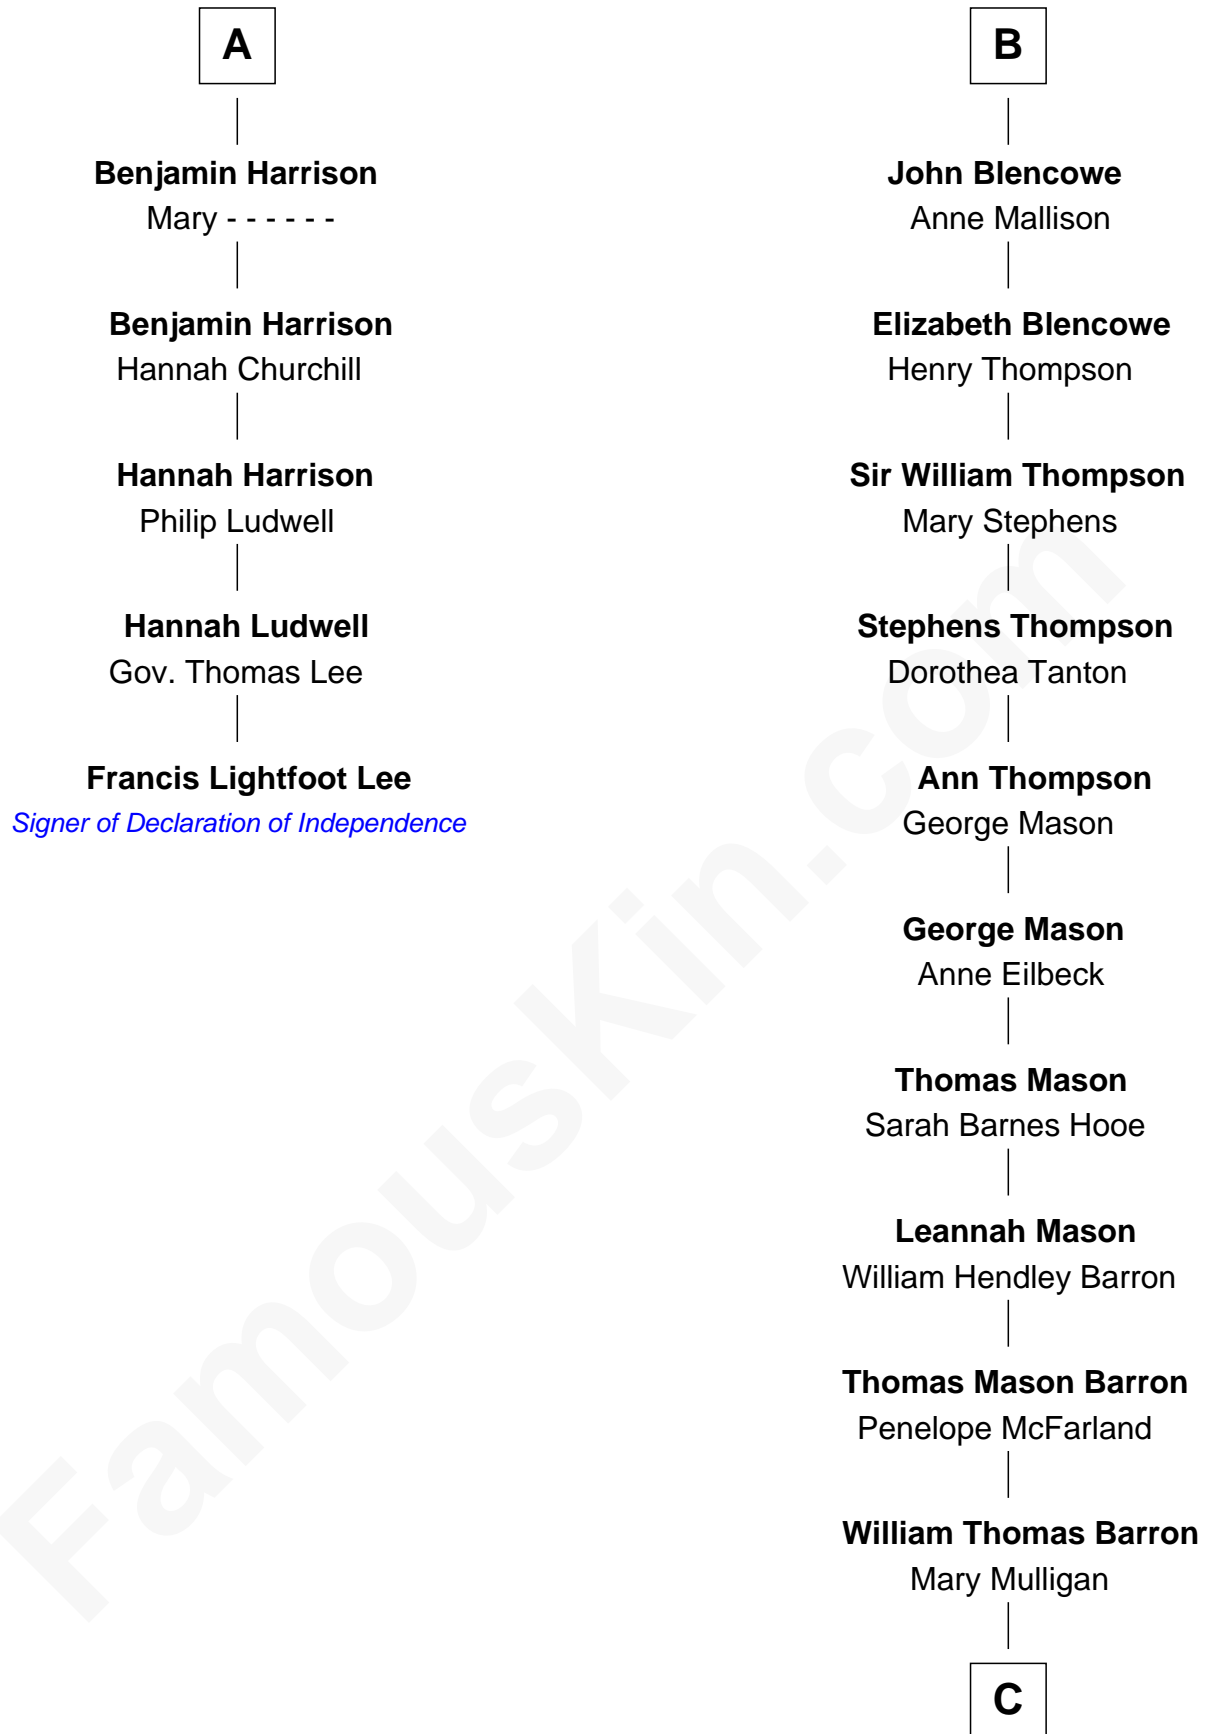

FamousKin.com

Relationship Chart of

Francis Lightfoot Lee

Signer of the Declaration of Independence

11th cousin 9 times removed of

Paris Hilton

Socialite and TV Personality

C