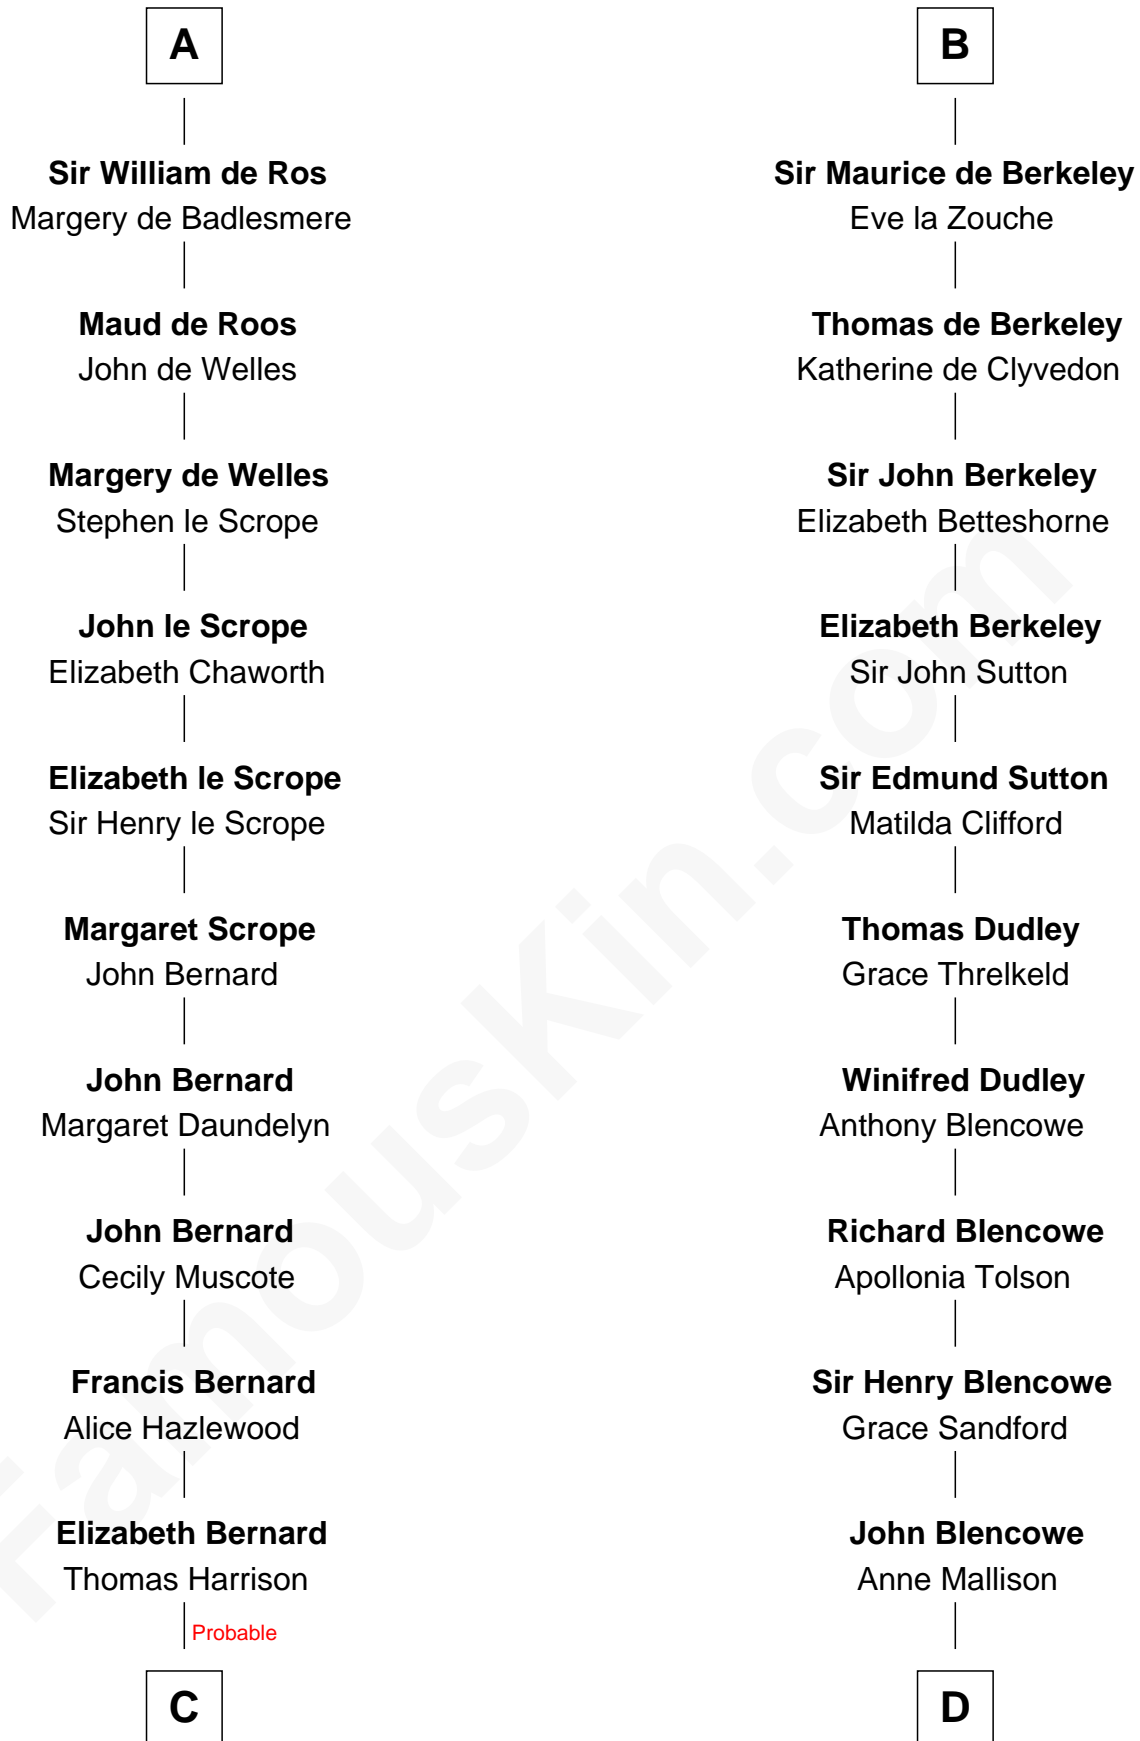

FamousKin.com

Relationship Chart of

Francis Lightfoot Lee

Signer of the Declaration of Independence

21st cousin of

George Mason

Father of the U.S. Bill of Rights

Norman Ranulf

William de Ros
Maude de Vaux

A

Simon I de St. Liz
Maud of Northumberland

Maud de St. Liz
Saher I de Quincy

Robert de Quincy
Orabel FitzNess

Sir Saher IV de Quincy
Margaret de Beaumont

Sir Roger de Quincy
Helen of Galloway

Margaret de Quincy
Sir William de Ferrers

Joan de Ferrers
Sir Thomas de Berkeley

B

C

Benjamin Harrison

Mary - - - - -

Benjamin Harrison

Hannah Churchill