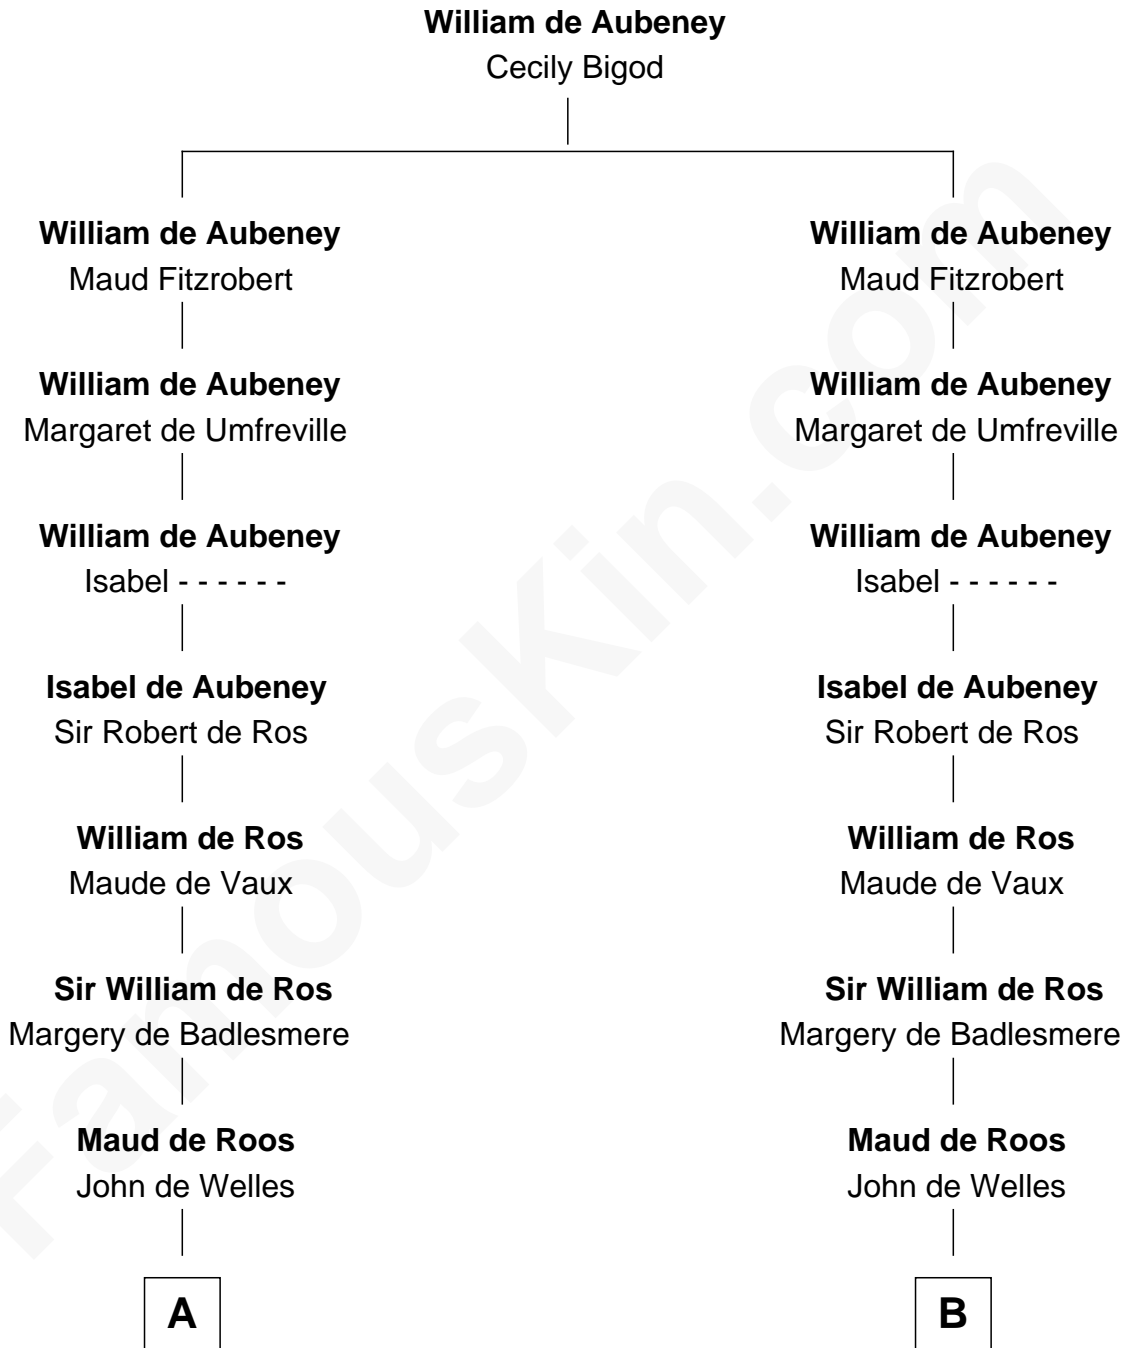

FamousKin.com

Relationship Chart of

Francis Lightfoot Lee

Signer of the Declaration of Independence

19th cousin 2 times removed of

George Mason

Father of the U.S. Bill of Rights

C

Hannah Harrison

Philip Ludwell

Hannah Ludwell

Gov. Thomas Lee

Francis Lightfoot Lee

Signer of Declaration of Independence

D

Roger Fowke

Mary Bayley

Col. Gerard Fowke

Anne Thorowgood

Mary Fowke

George Mason

George Mason

Ann Thompson

George Mason