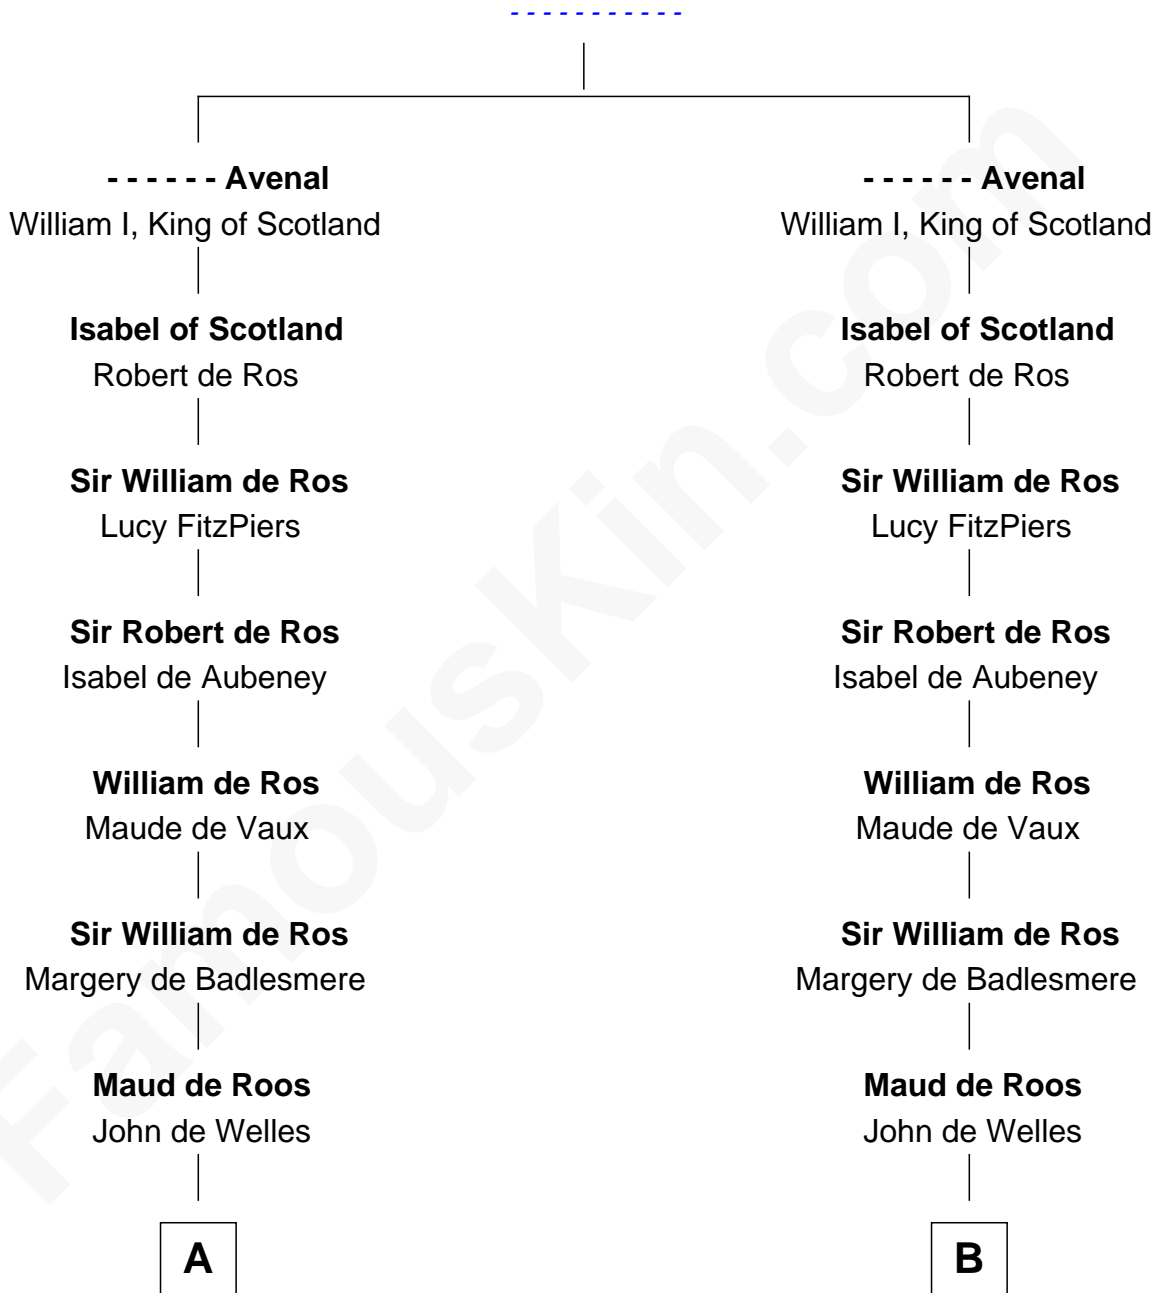

## Relationship Chart of

### Francis Lightfoot Lee

*Signer of the Declaration of Independence*

19th cousin 2 times removed of

### George Mason

*Father of the U.S. Bill of Rights*

Richard Avenal

**C**

**Hannah Harrison**

Philip Ludwell

**Hannah Ludwell**

Gov. Thomas Lee