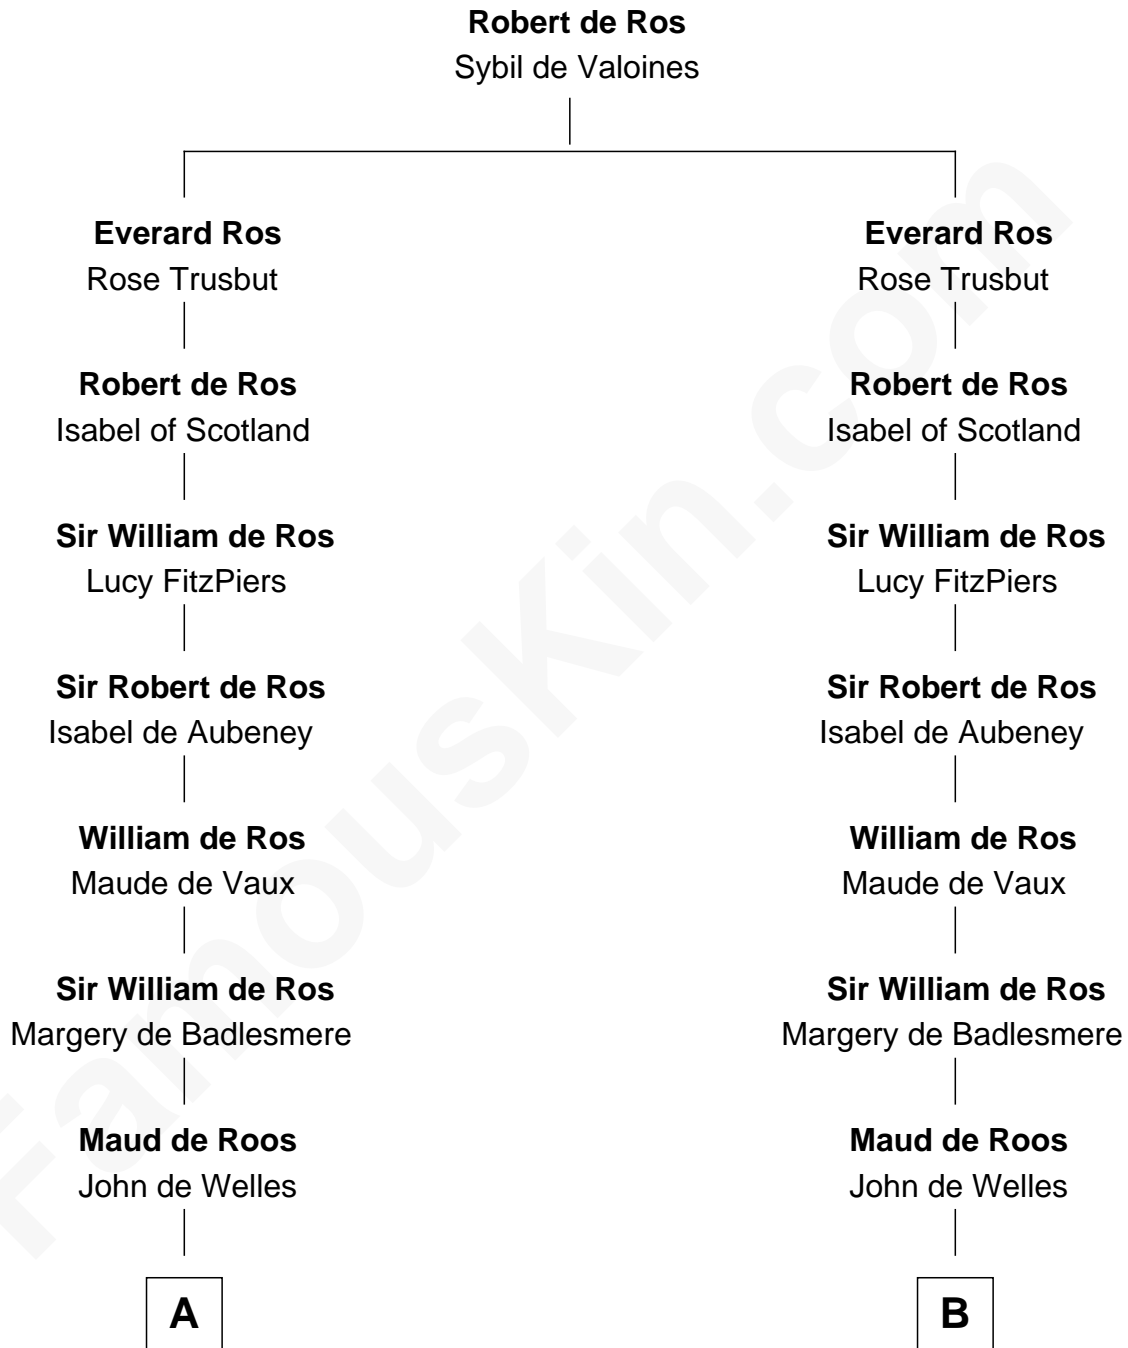

## Relationship Chart of

### Francis Lightfoot Lee

*Signer of the Declaration of Independence*

19th cousin 2 times removed of

**George Mason**

*Father of the U.S. Bill of Rights*

**C**

**Hannah Harrison**

Philip Ludwell