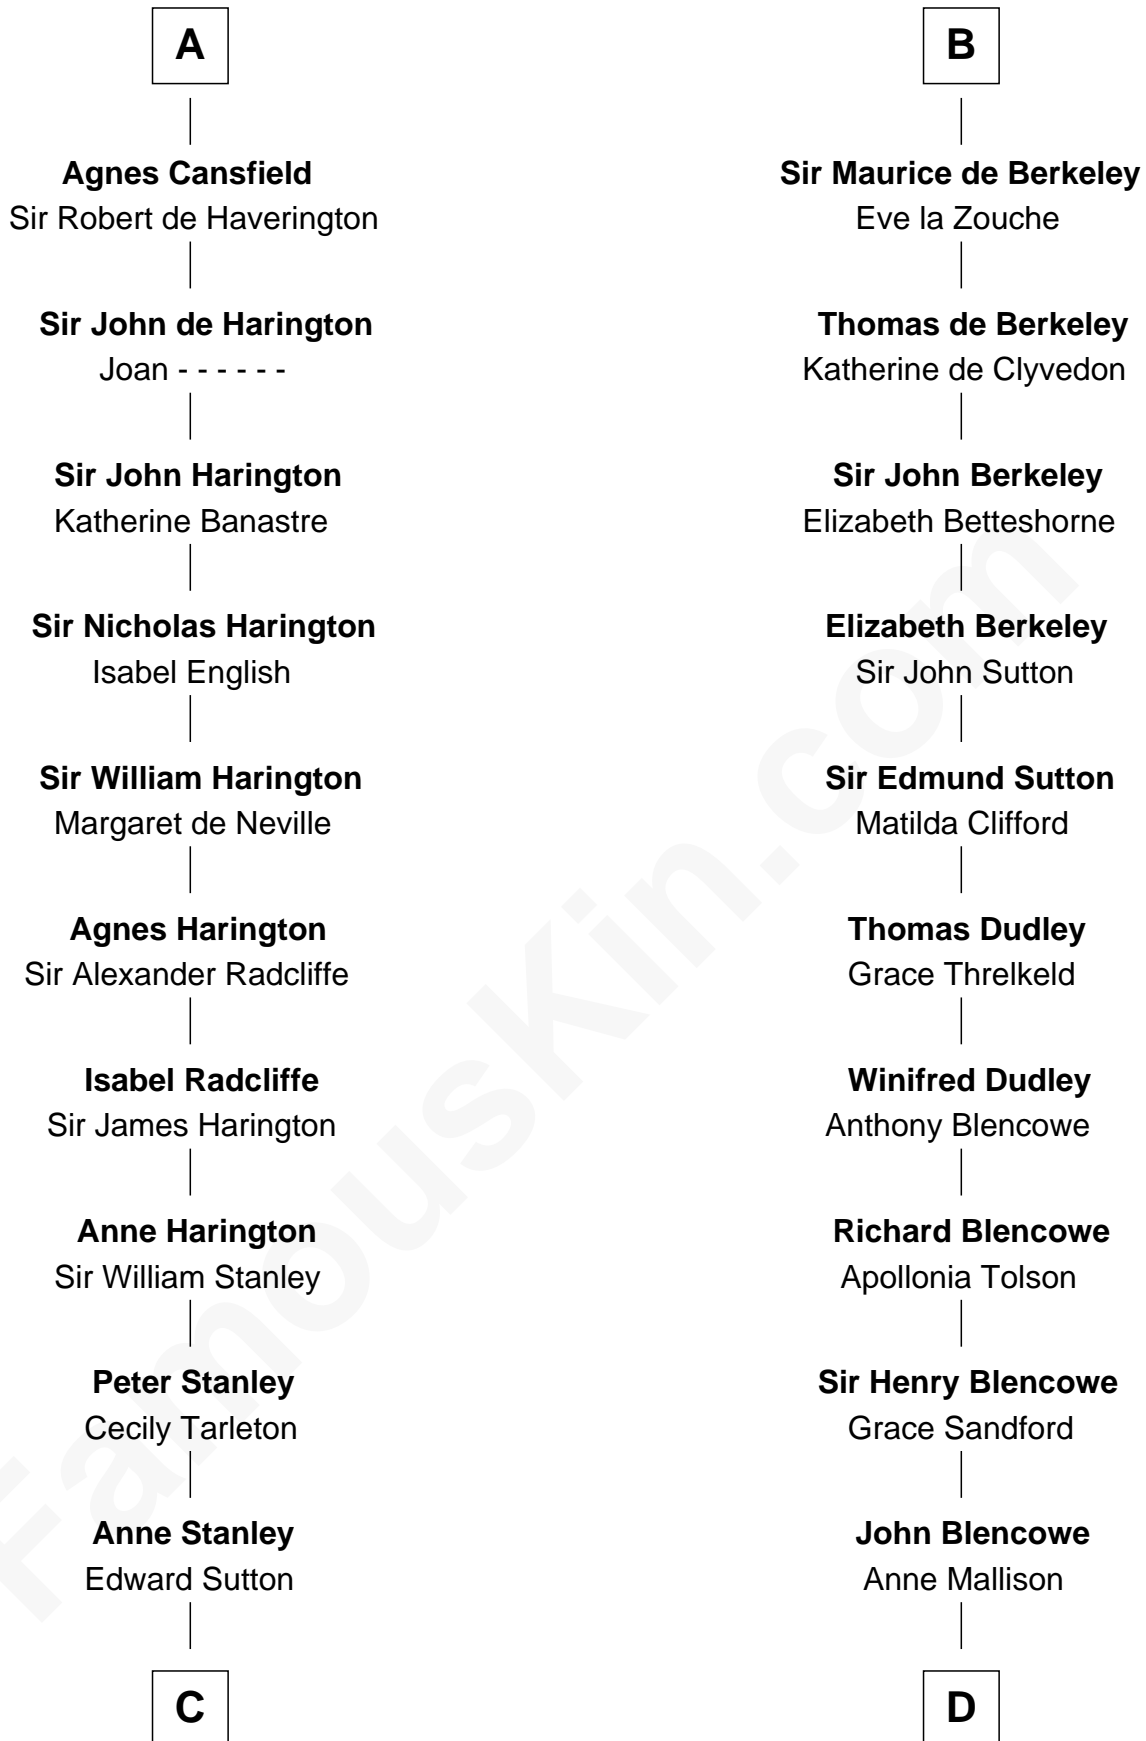

### Francis Lightfoot Lee

*Signer of the Declaration of Independence*

21st cousin of

### George Mason

*Father of the U.S. Bill of Rights*

### Gospatric I of Northumbria

-----

**C**

**Anne Sutton**  
Richard Eltonhead

**Alice Eltonhead**  
Henry Corbin

**Laetitia Corbin**  
Richard Lee

**Gov. Thomas Lee**  
Hannah Ludwell

**Francis Lightfoot Lee**  
*Signer of Declaration of Independence*

**D**

**Elizabeth Blencowe**  
Henry Thompson

**Sir William Thompson**  
Mary Stephens

**Stephens Thompson**  
Dorothea Tanton

**Ann Thompson**  
George Mason

**George Mason**  
*Father of Bill of Rights*

FamousKin.com