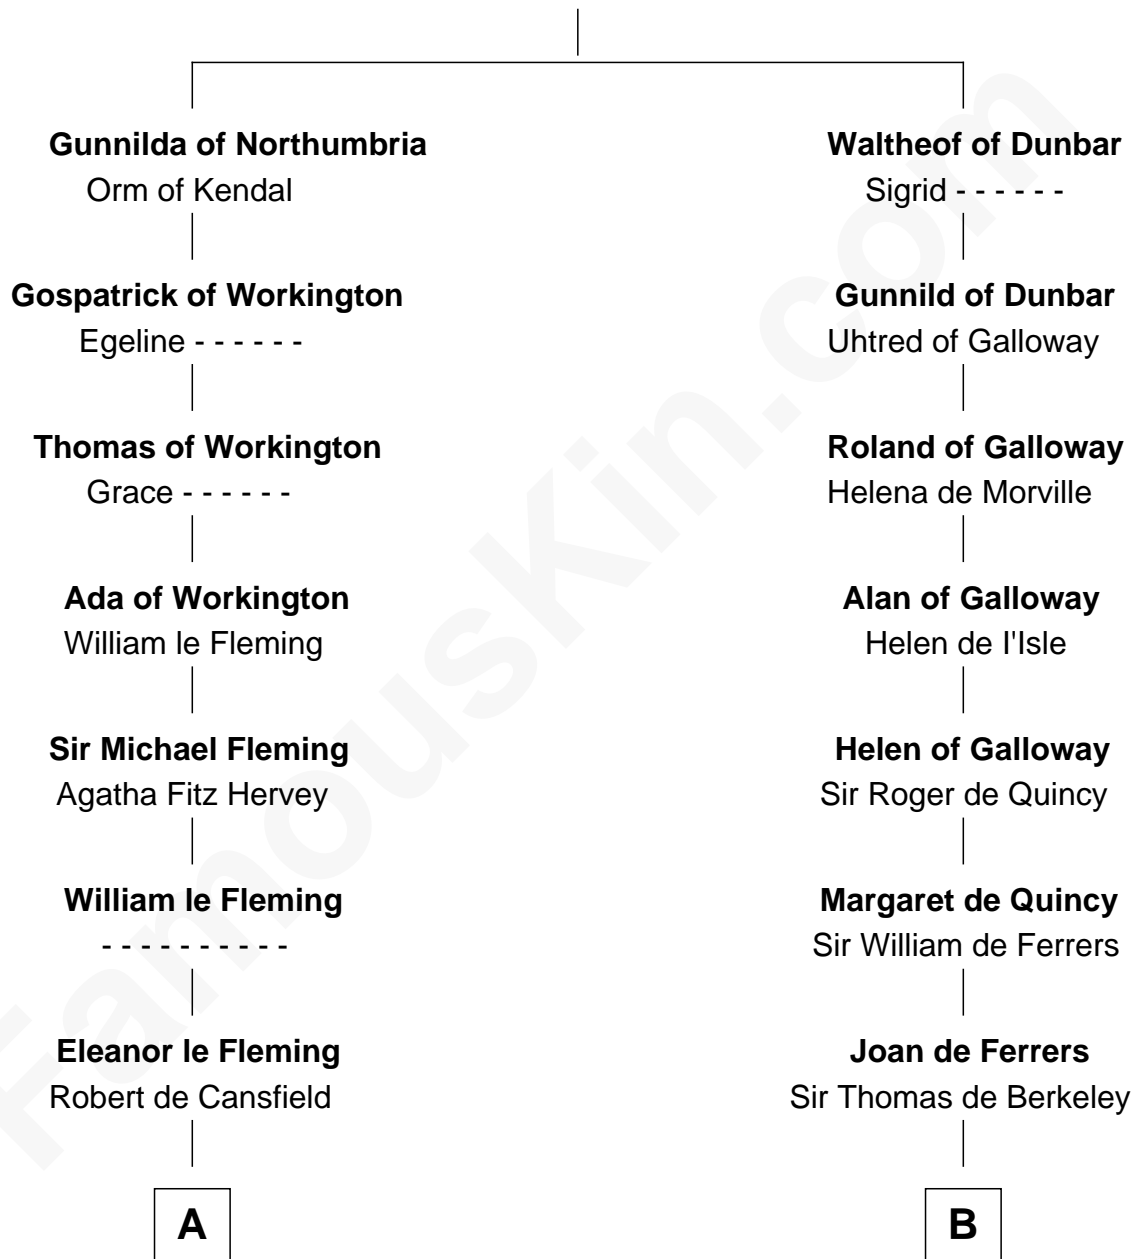

## Relationship Chart of

### Francis Lightfoot Lee

*Signer of the Declaration of Independence*

21st cousin of

### George Mason

*Father of the U.S. Bill of Rights*

### Gospatric I of Northumbria

-----

**C**

**Anne Sutton**  
Richard Eltonhead

**Alice Eltonhead**  
Henry Corbin

**Laetitia Corbin**  
Richard Lee

**Gov. Thomas Lee**  
Hannah Ludwell

**Francis Lightfoot Lee**  
*Signer of Declaration of Independence*