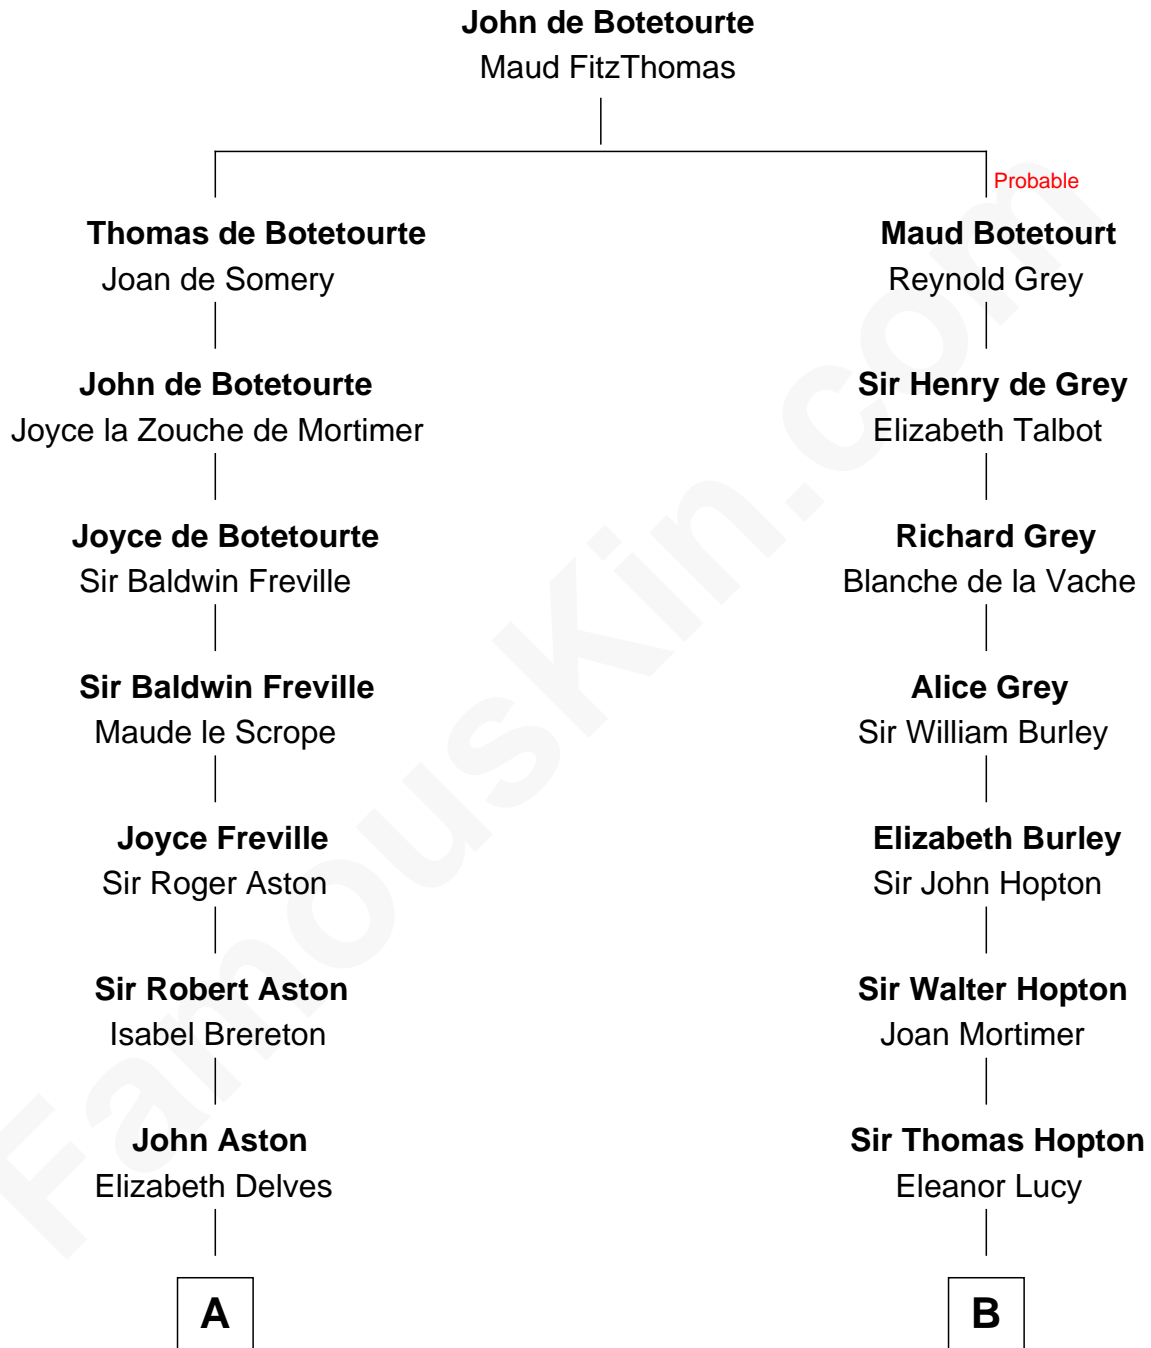

FamousKin.com

Relationship Chart of

Francis Lightfoot Lee

Signer of the Declaration of Independence

13th cousin 4 times removed of

Richard More

(c1614 - c1696) Mayflower passenger 1620

MAYFLOWER

A

Margaret Aston

John Kinnersley

Isabel Kinnersley

John Bradshaw

Anne Bradshaw

John Fowke

Roger Fowke