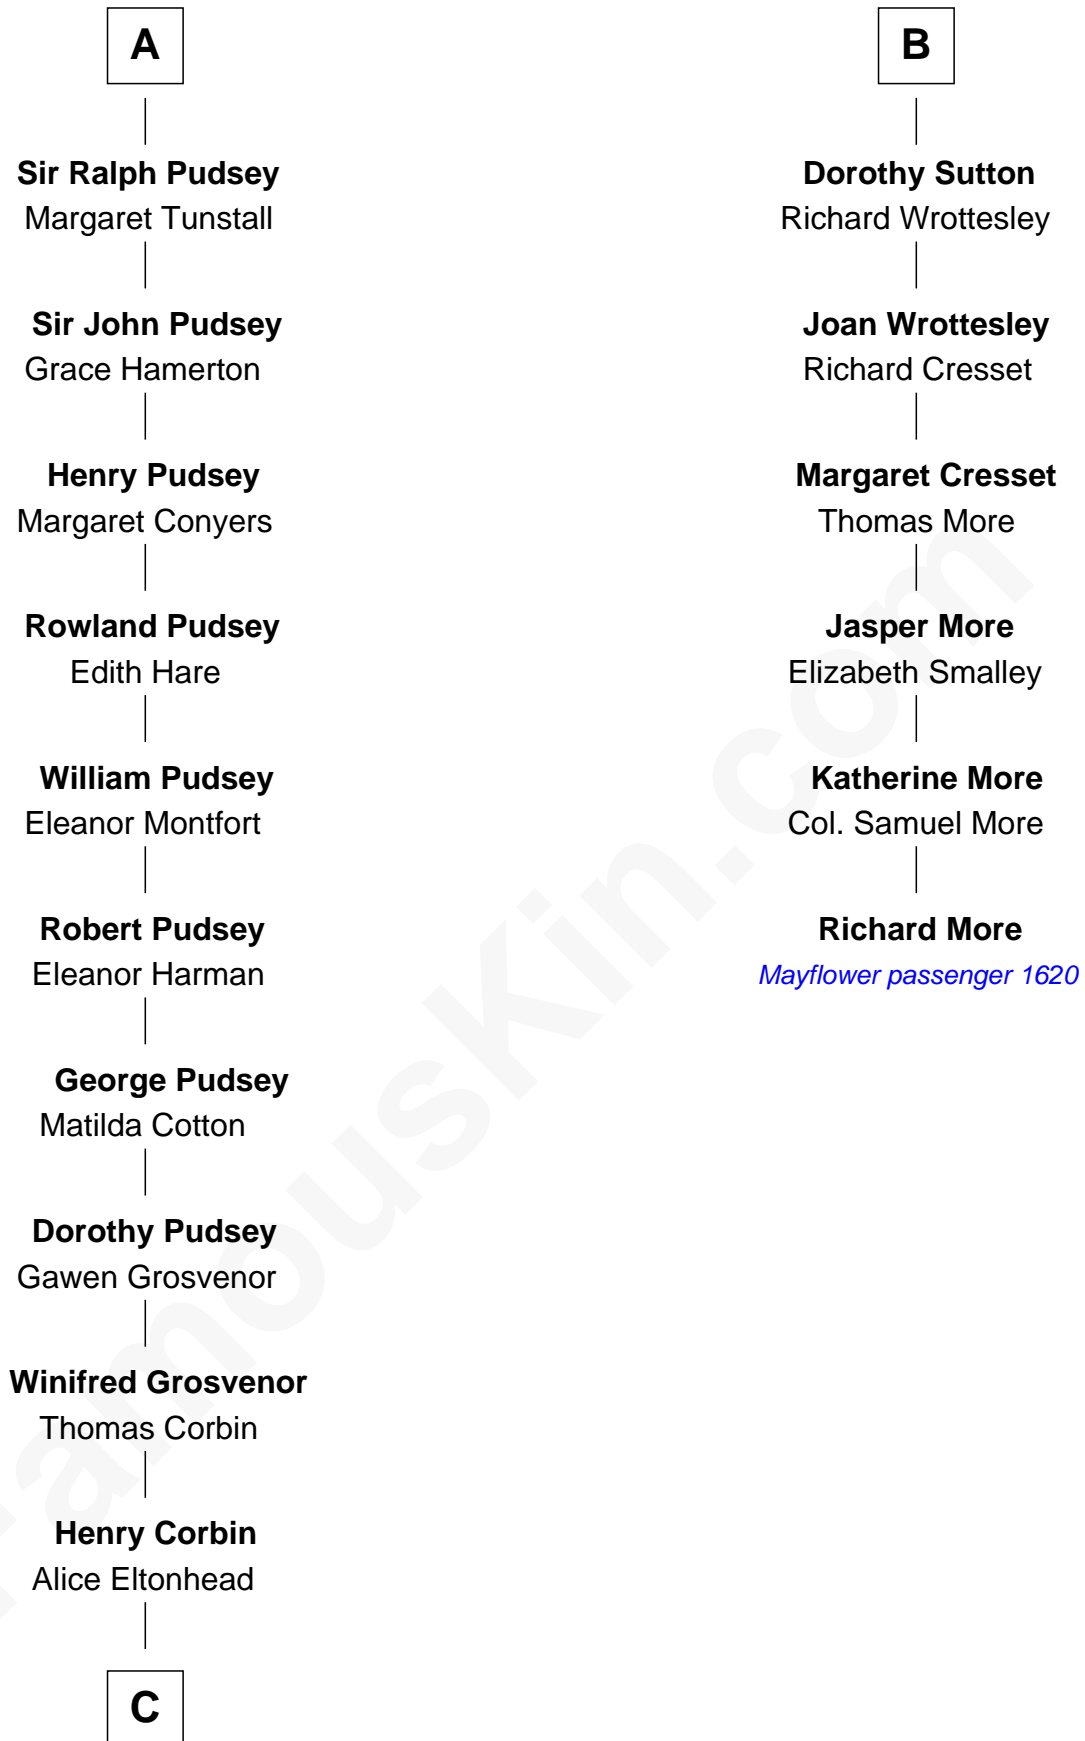

## Relationship Chart of

### Francis Lightfoot Lee

*Signer of the Declaration of Independence*

12th cousin 7 times removed of

**Richard More**

*(c1614 - c1696) Mayflower passenger 1620*

**MAYFLOWER**

**C**

—  
**Laetitia Corbin**

Richard Lee

—  
**Gov. Thomas Lee**

Hannah Ludwell

—  
**Francis Lightfoot Lee**

*Signer of Declaration of Independence*

FamousKin.com