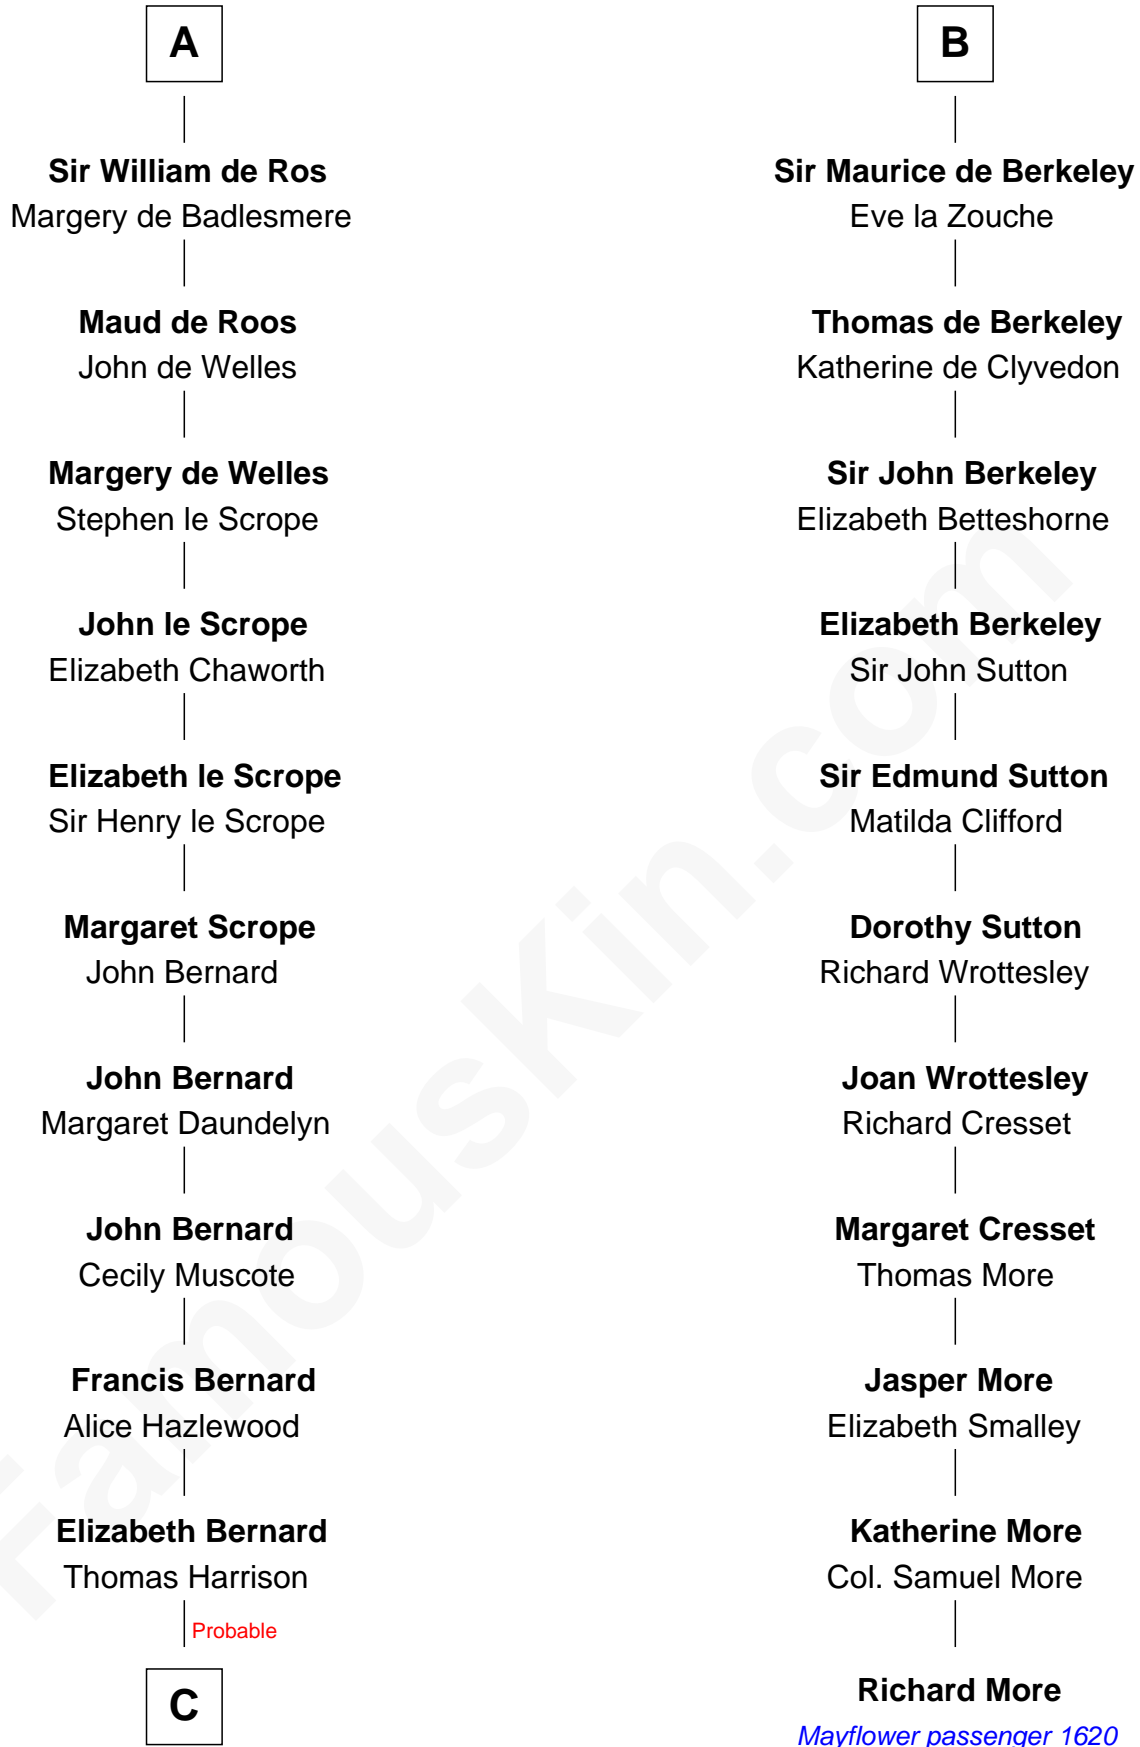

FamousKin.com

Relationship Chart of

Francis Lightfoot Lee

Signer of the Declaration of Independence

17th cousin 4 times removed of

Richard More

(c1614 - c1696) Mayflower passenger 1620

MAYFLOWER

Norman Ranulf

C

Benjamin Harrison

Mary - - - - -

Benjamin Harrison

Hannah Churchill

Hannah Harrison

Philip Ludwell

Hannah Ludwell

Gov. Thomas Lee

Francis Lightfoot Lee

Signer of Declaration of Independence

FamousKin.com