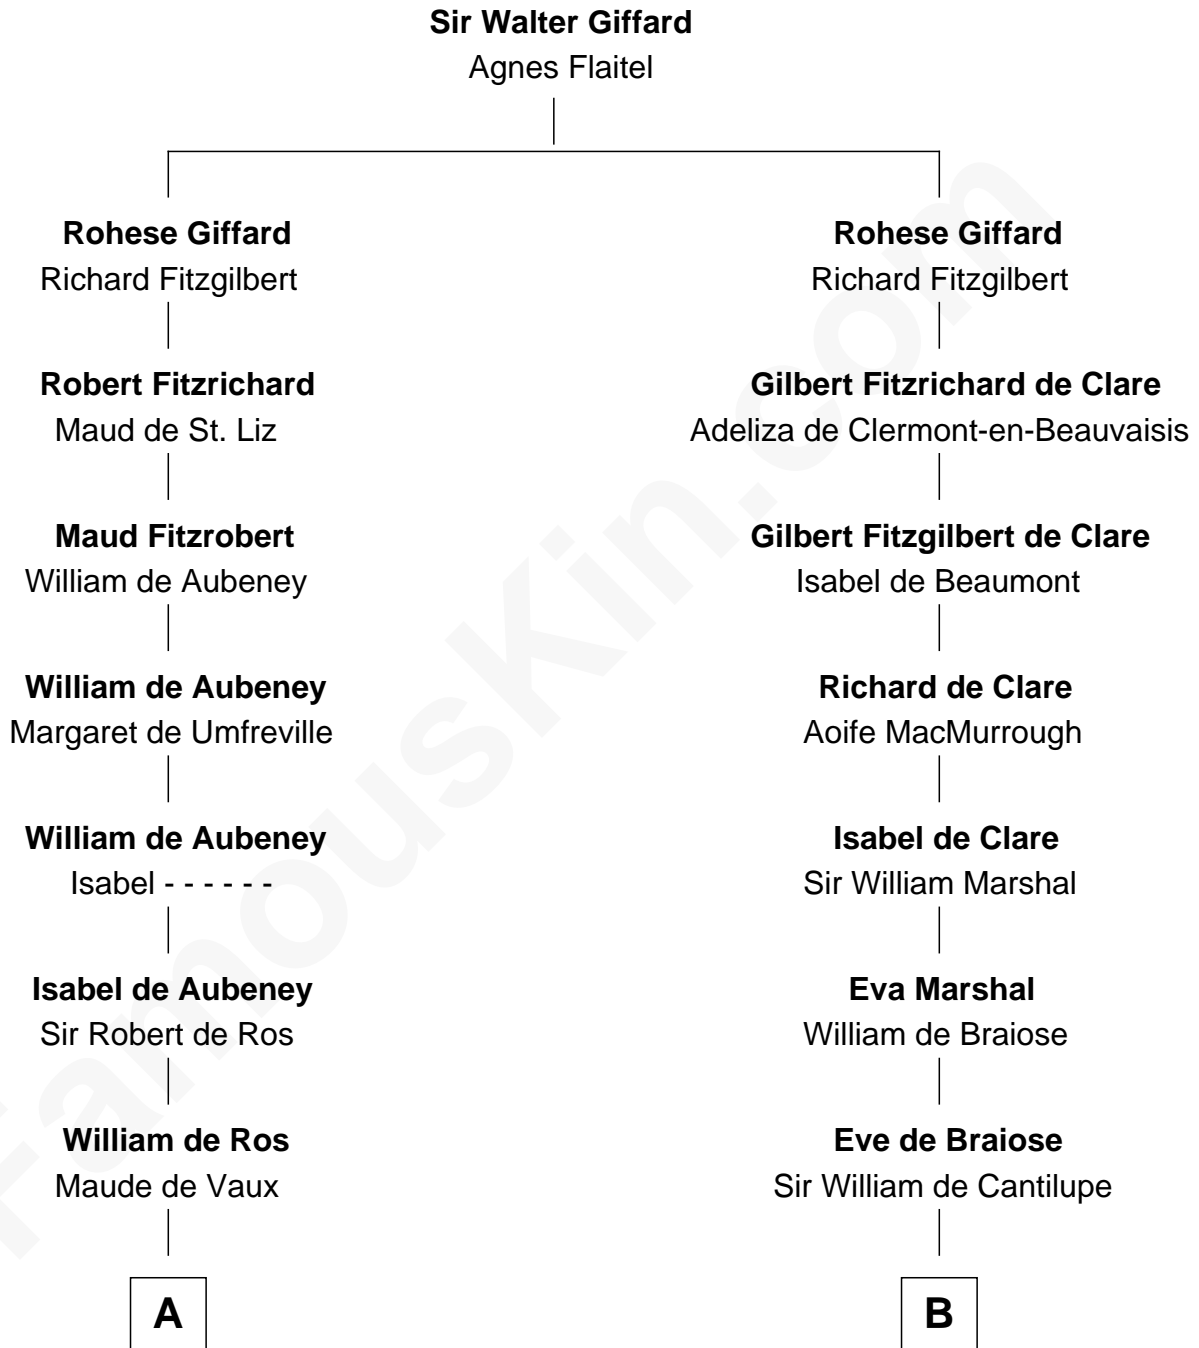

FamousKin.com

Relationship Chart of

Francis Lightfoot Lee

Signer of the Declaration of Independence

18th cousin 3 times removed of

Richard More

(c1614 - c1696) Mayflower passenger 1620

MAYFLOWER

Gov. Thomas Lee

Francis Lightfoot Lee

Signer of Declaration of Independence

D

Katherine More

Col. Samuel More

Richard More

Mayflower passenger 1620