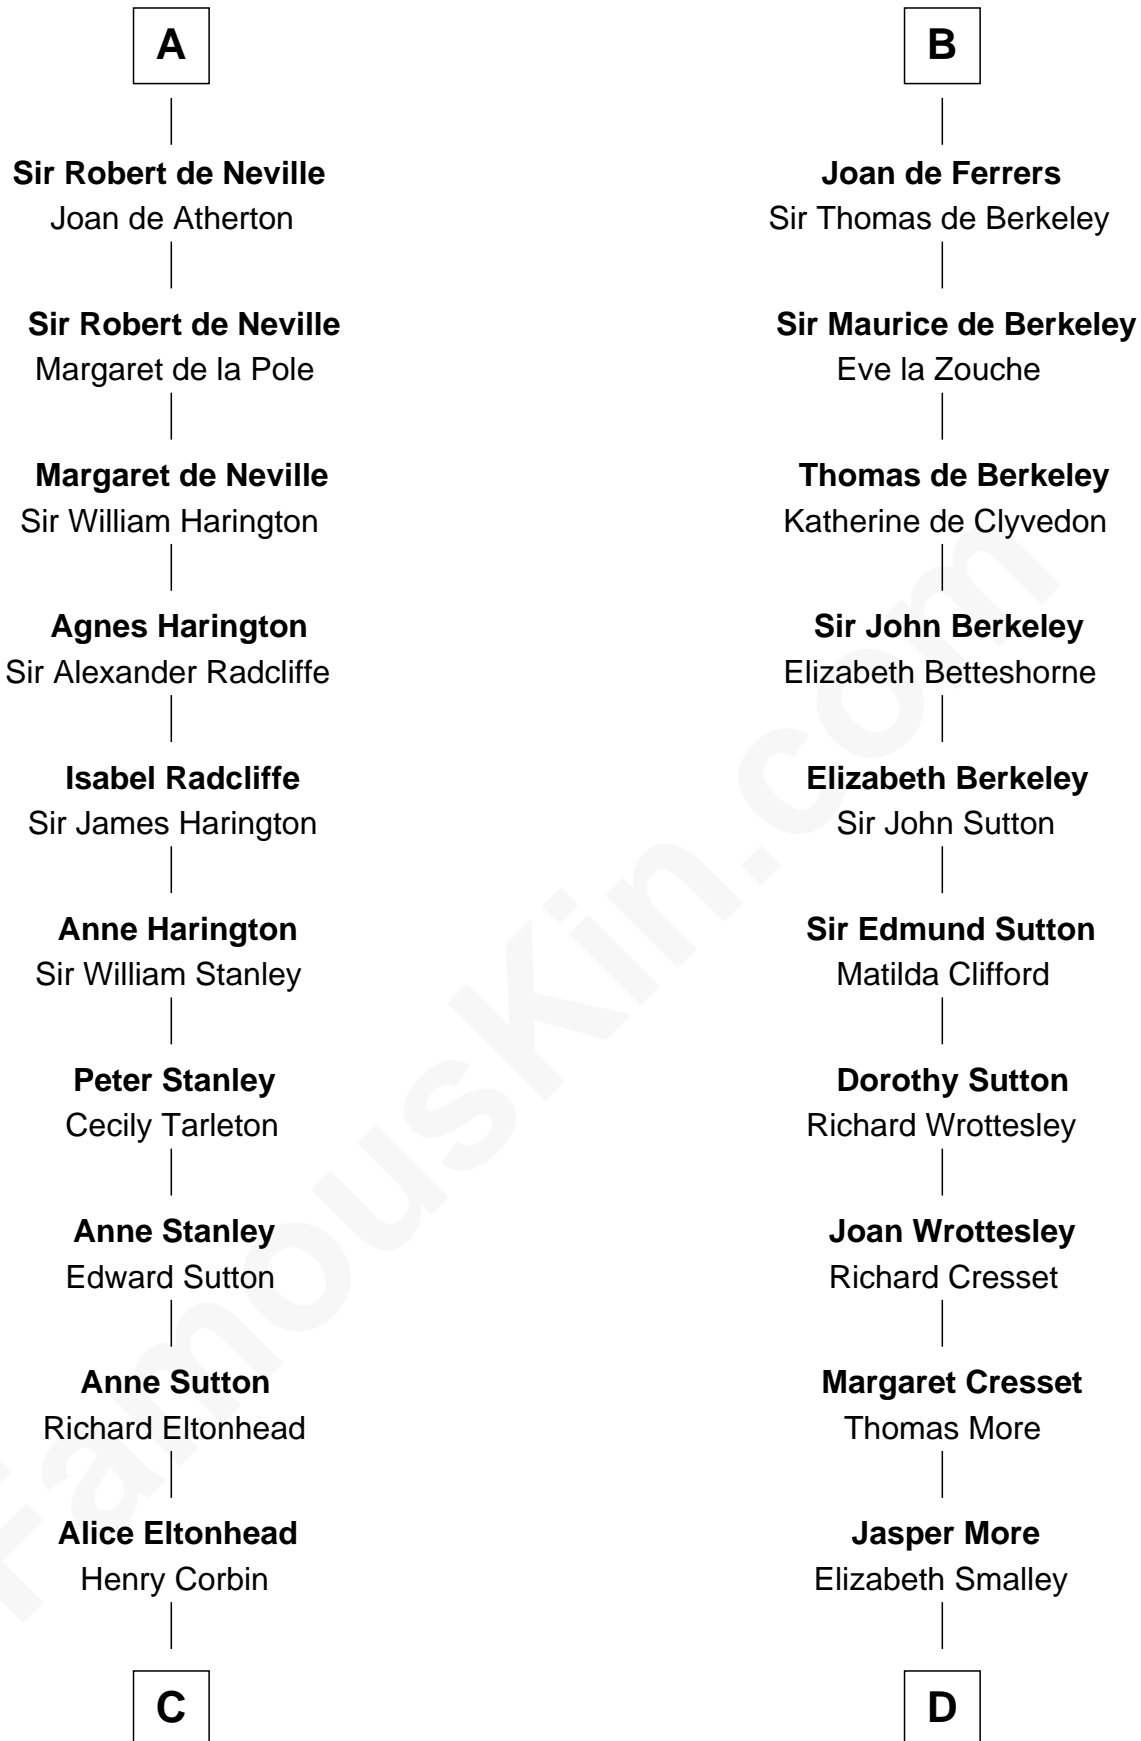

## Relationship Chart of

### Francis Lightfoot Lee

*Signer of the Declaration of Independence*

18th cousin 1 time removed of

**Richard More**

*(c1614 - c1696) Mayflower passenger 1620*

**MAYFLOWER**

**Maldred of Carlisle and Allendale**

Edith of Northumbria

**C**

**Laetitia Corbin**

Richard Lee

**Gov. Thomas Lee**

Hannah Ludwell

**Francis Lightfoot Lee**

*Signer of Declaration of Independence*

**D**

**Katherine More**

Col. Samuel More

**Richard More**

*Mayflower passenger 1620*

FamousKin.com