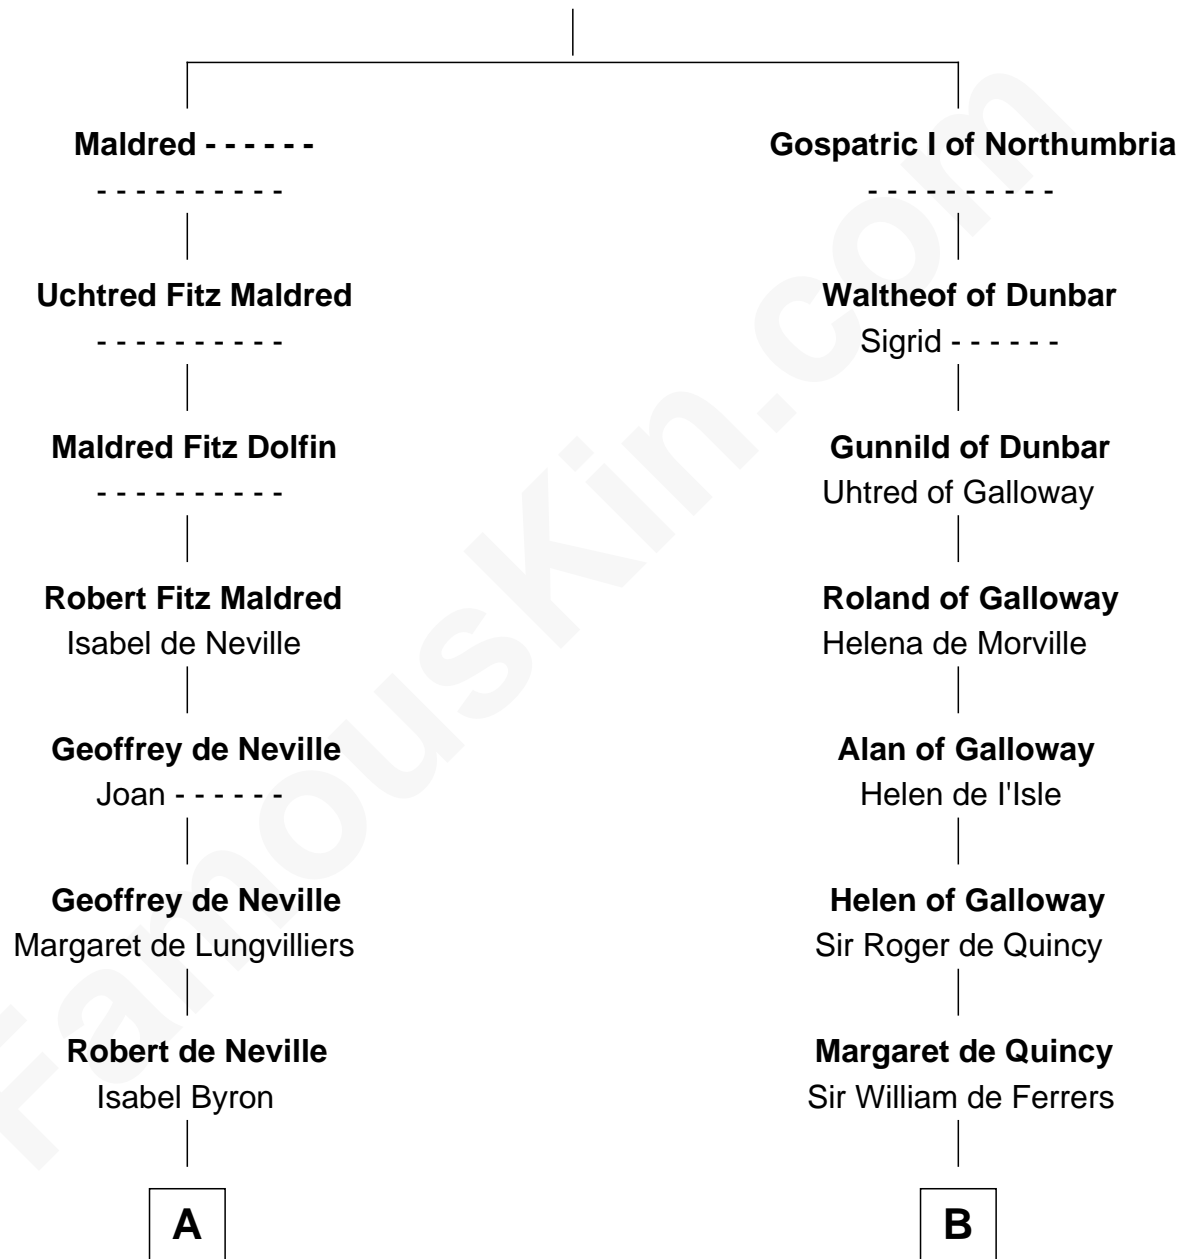

## Relationship Chart of

### Francis Lightfoot Lee

*Signer of the Declaration of Independence*

18th cousin 1 time removed of

**Richard More**

*(c1614 - c1696) Mayflower passenger 1620*

**MAYFLOWER**

**Maldred of Carlisle and Allendale**

Edith of Northumbria

**C**

**Laetitia Corbin**

Richard Lee

**Gov. Thomas Lee**

Hannah Ludwell

**Francis Lightfoot Lee**

*Signer of Declaration of Independence*

**D**

**Katherine More**

Col. Samuel More

**Richard More**

*Mayflower passenger 1620*

FamousKin.com