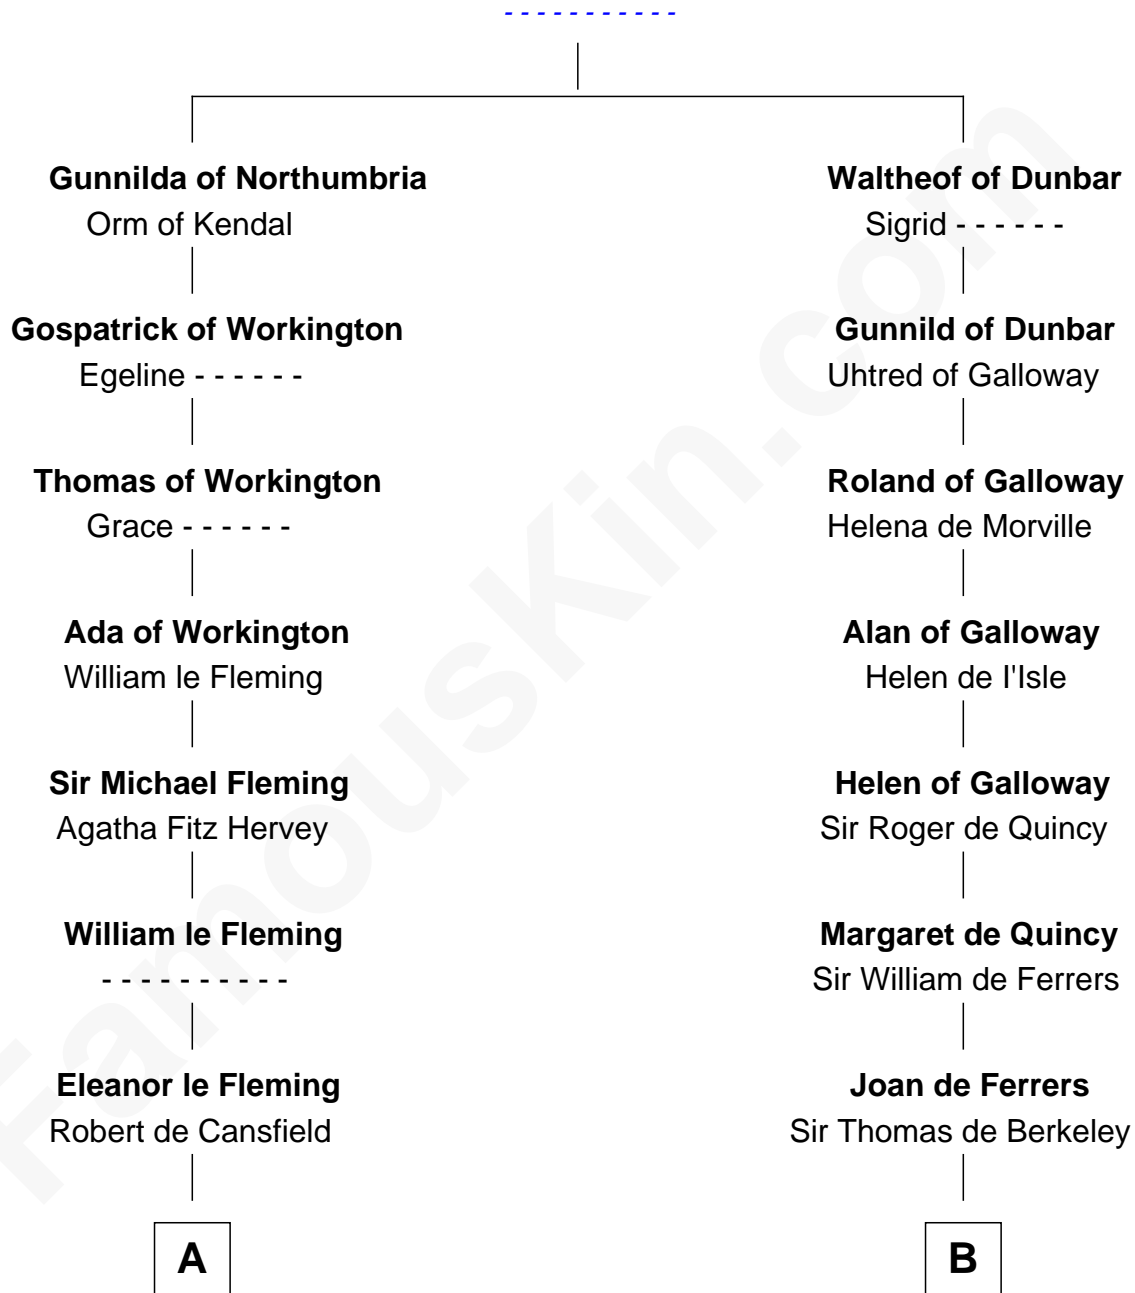

FamousKin.com

Relationship Chart of

Francis Lightfoot Lee

Signer of the Declaration of Independence

17th cousin 4 times removed of

Richard More

(c1614 - c1696) Mayflower passenger 1620

MAYFLOWER

Gospatric I of Northumbria

C

—
Anne Sutton
Richard Eltonhead

—
Alice Eltonhead
Henry Corbin

—
Laetitia Corbin
Richard Lee

—
Gov. Thomas Lee
Hannah Ludwell

—
Francis Lightfoot Lee
Signer of Declaration of Independence