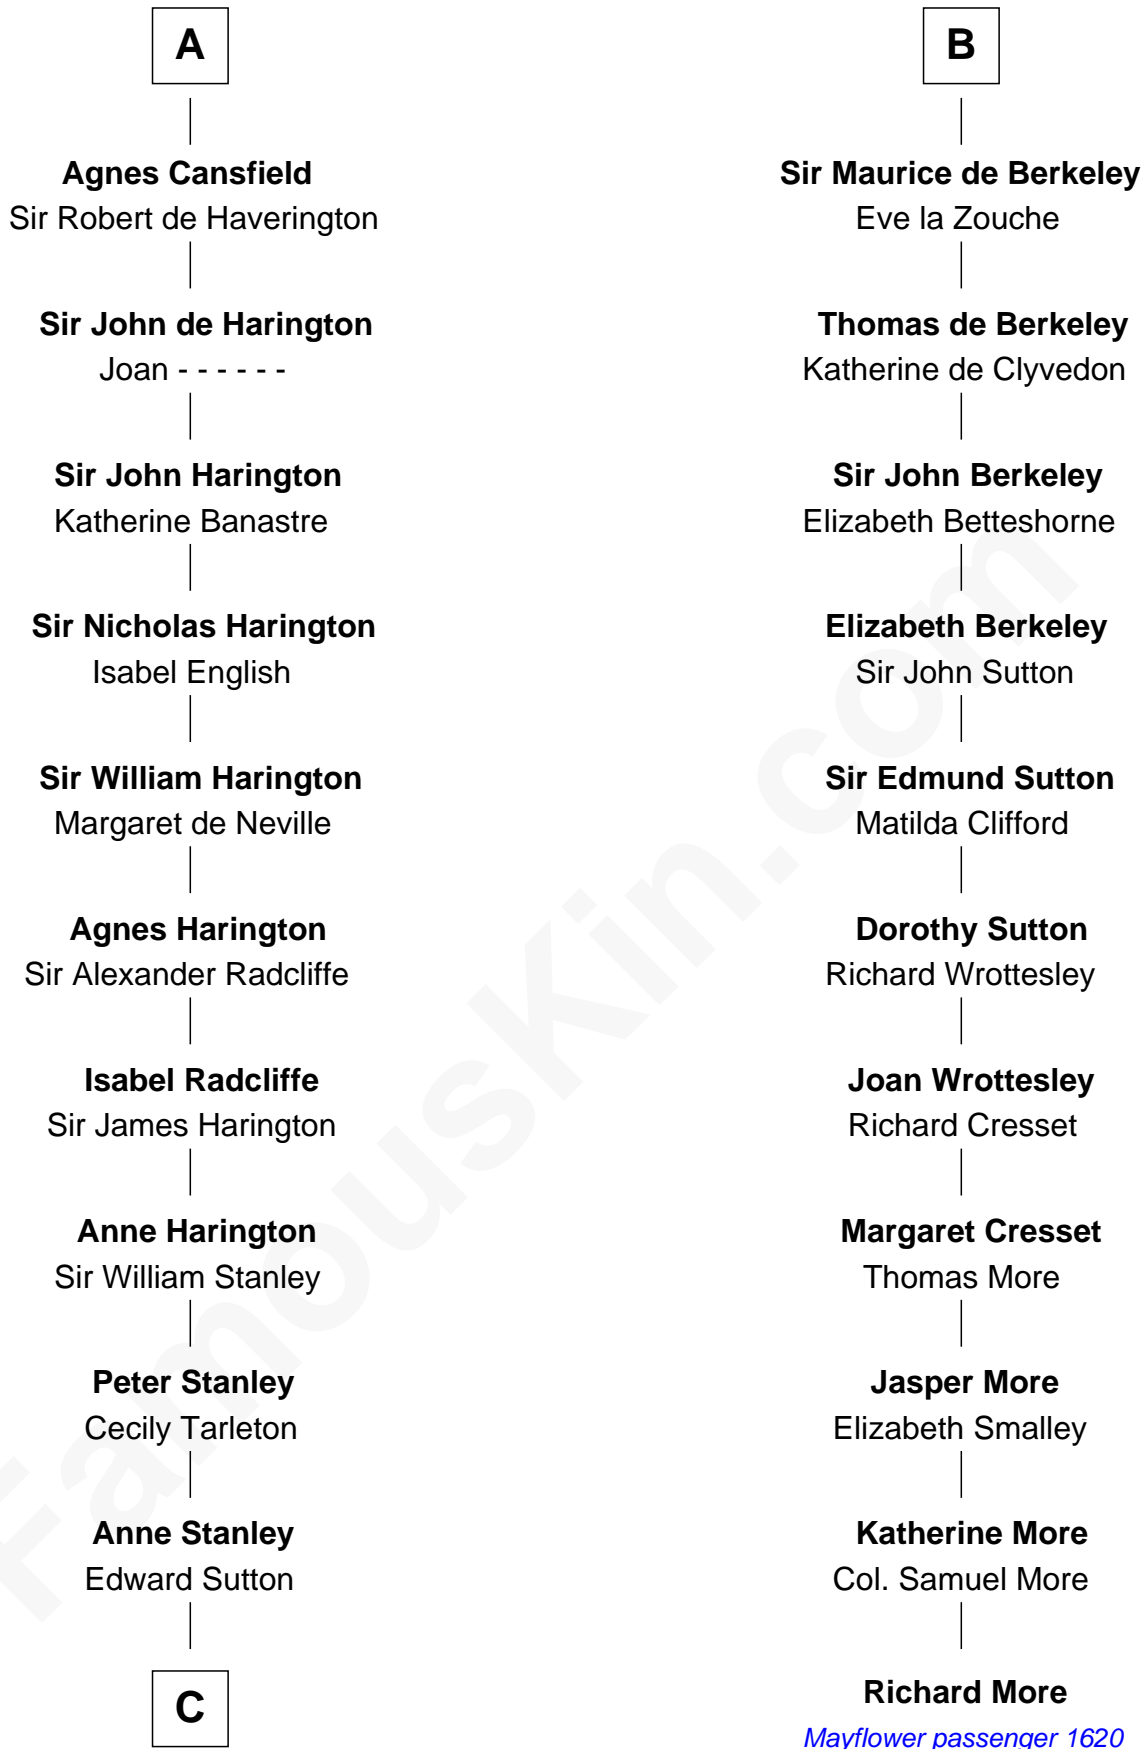

FamousKin.com

Relationship Chart of

Francis Lightfoot Lee

Signer of the Declaration of Independence

17th cousin 4 times removed of

Richard More

(c1614 - c1696) Mayflower passenger 1620

MAYFLOWER

Gospatric I of Northumbria

C

—
Anne Sutton
Richard Eltonhead

—
Alice Eltonhead
Henry Corbin

—
Laetitia Corbin
Richard Lee

—
Gov. Thomas Lee
Hannah Ludwell

—
Francis Lightfoot Lee
Signer of Declaration of Independence