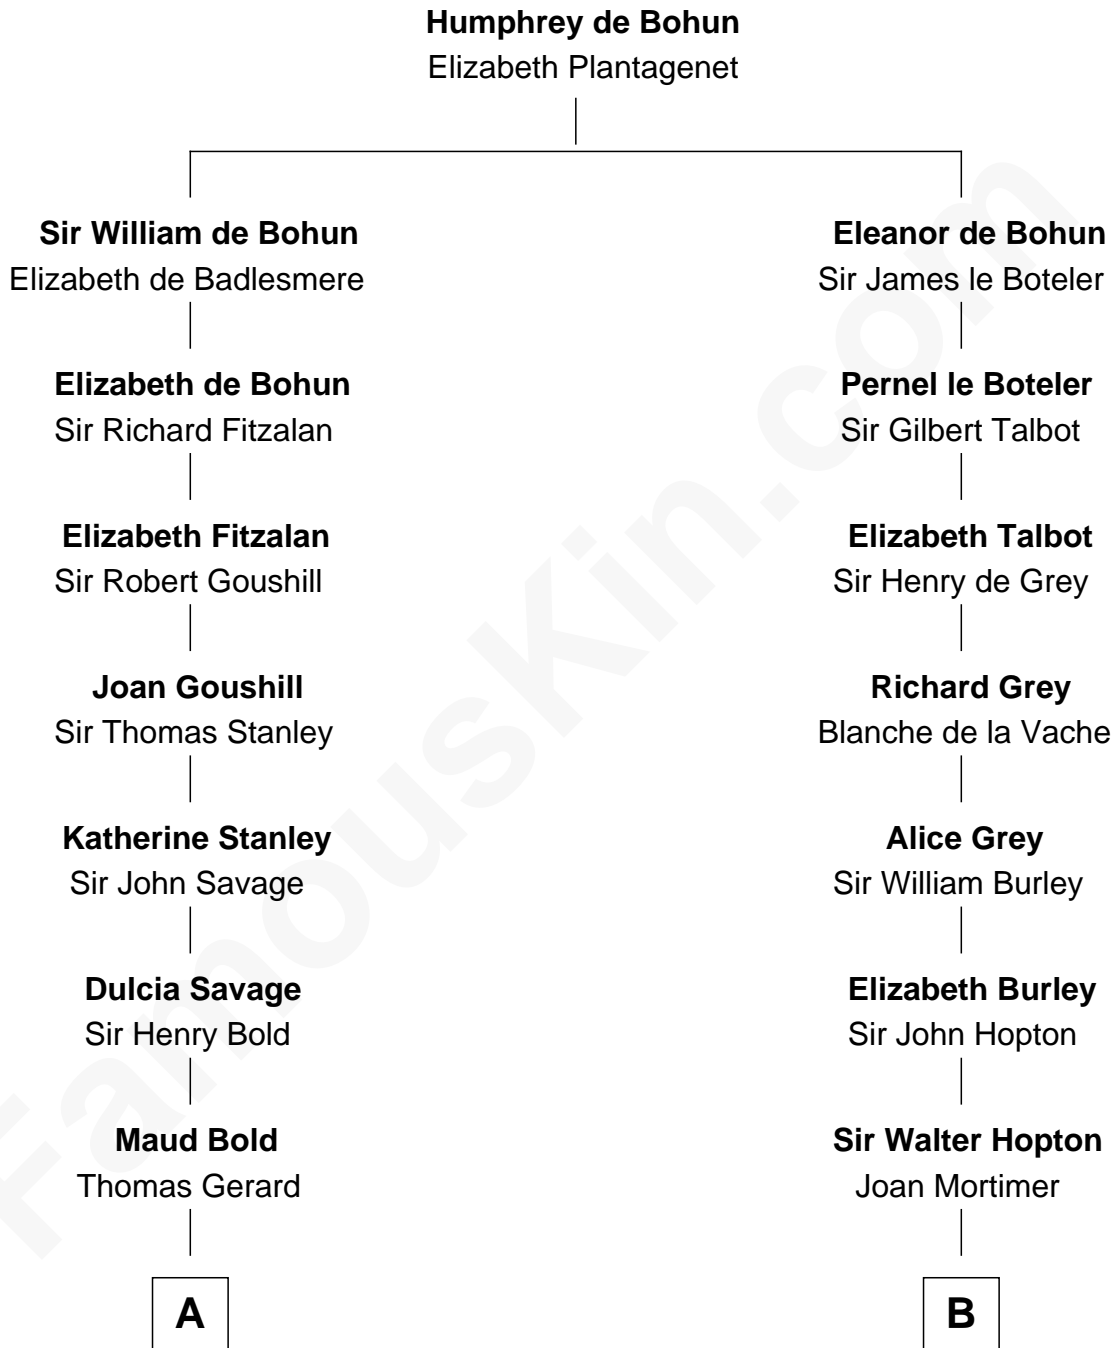

FamousKin.com

Relationship Chart of

Francis Lightfoot Lee

Signer of the Declaration of Independence

13th cousin 1 time removed of

Richard More

(c1614 - c1696) Mayflower passenger 1620

MAYFLOWER

A

Jennet Gerard
Richard Eltonhead

William Eltonhead
Anne Bowers

Richard Eltonhead
Anne Sutton

Alice Eltonhead
Henry Corbin

Laetitia Corbin
Richard Lee

Gov. Thomas Lee
Hannah Ludwell

Francis Lightfoot Lee
Signer of Declaration of Independence