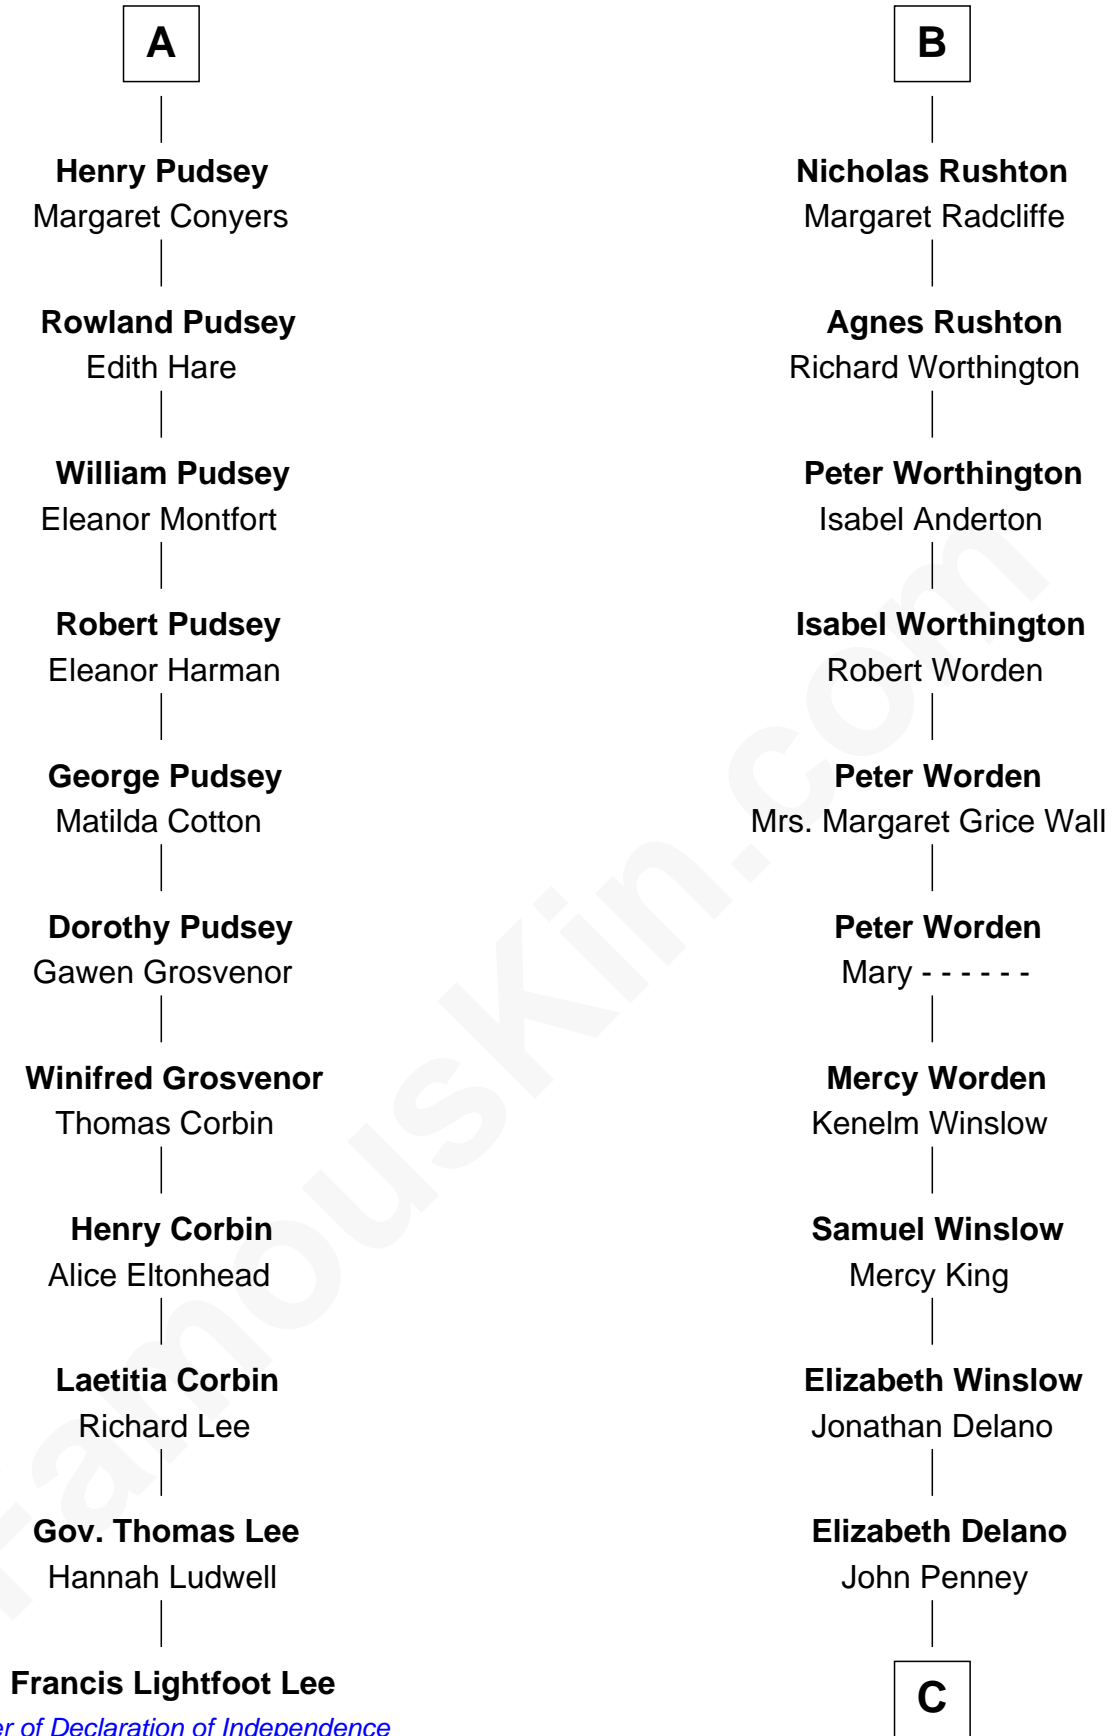

FamousKin.com

Relationship Chart of

Francis Lightfoot Lee

Signer of the Declaration of Independence

17th cousin 4 times removed of

Calvin Coolidge

30th U.S. President

C

Jonathan Pinney

Priscilla Grover

Priscilla Pinney

Luther Franklin

Abigail Pinney Franklin

Hiram Dunlap Moor

Victoria Josephine Moor

Col. John Calvin Coolidge