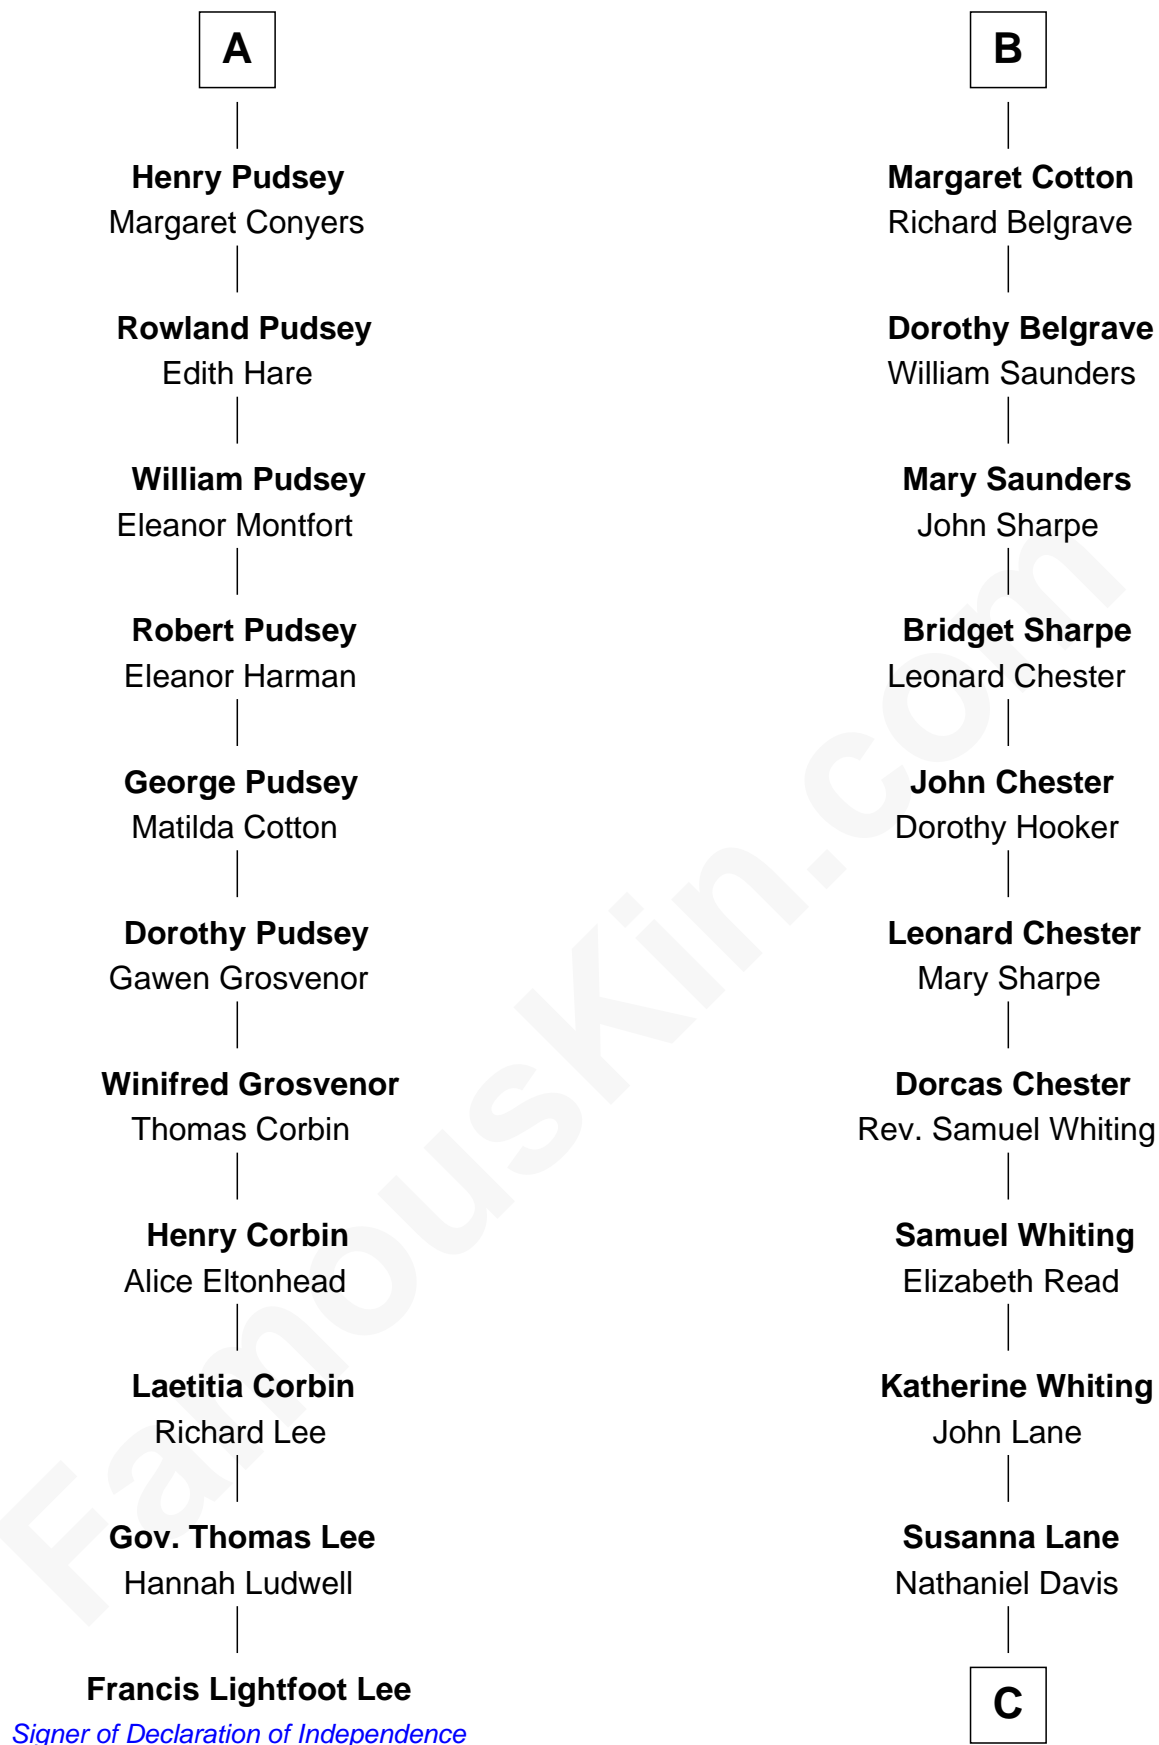

FamousKin.com

Relationship Chart of

Francis Lightfoot Lee

Signer of the Declaration of Independence

17th cousin 4 times removed of

Calvin Coolidge

30th U.S. President

William de Odingsells

Henry FitzHerbert

----- Downes

Nicholas FitzHerbert

Alice Booth

Joan FitzHerbert

John Cotton

B

C

Nathaniel Davis

Lydia Harwood

Mary Davis

John Dunlap Moor

Hiram Dunlap Moor

Abigail Pinney Franklin

Victoria Josephine Moor

Col. John Calvin Coolidge