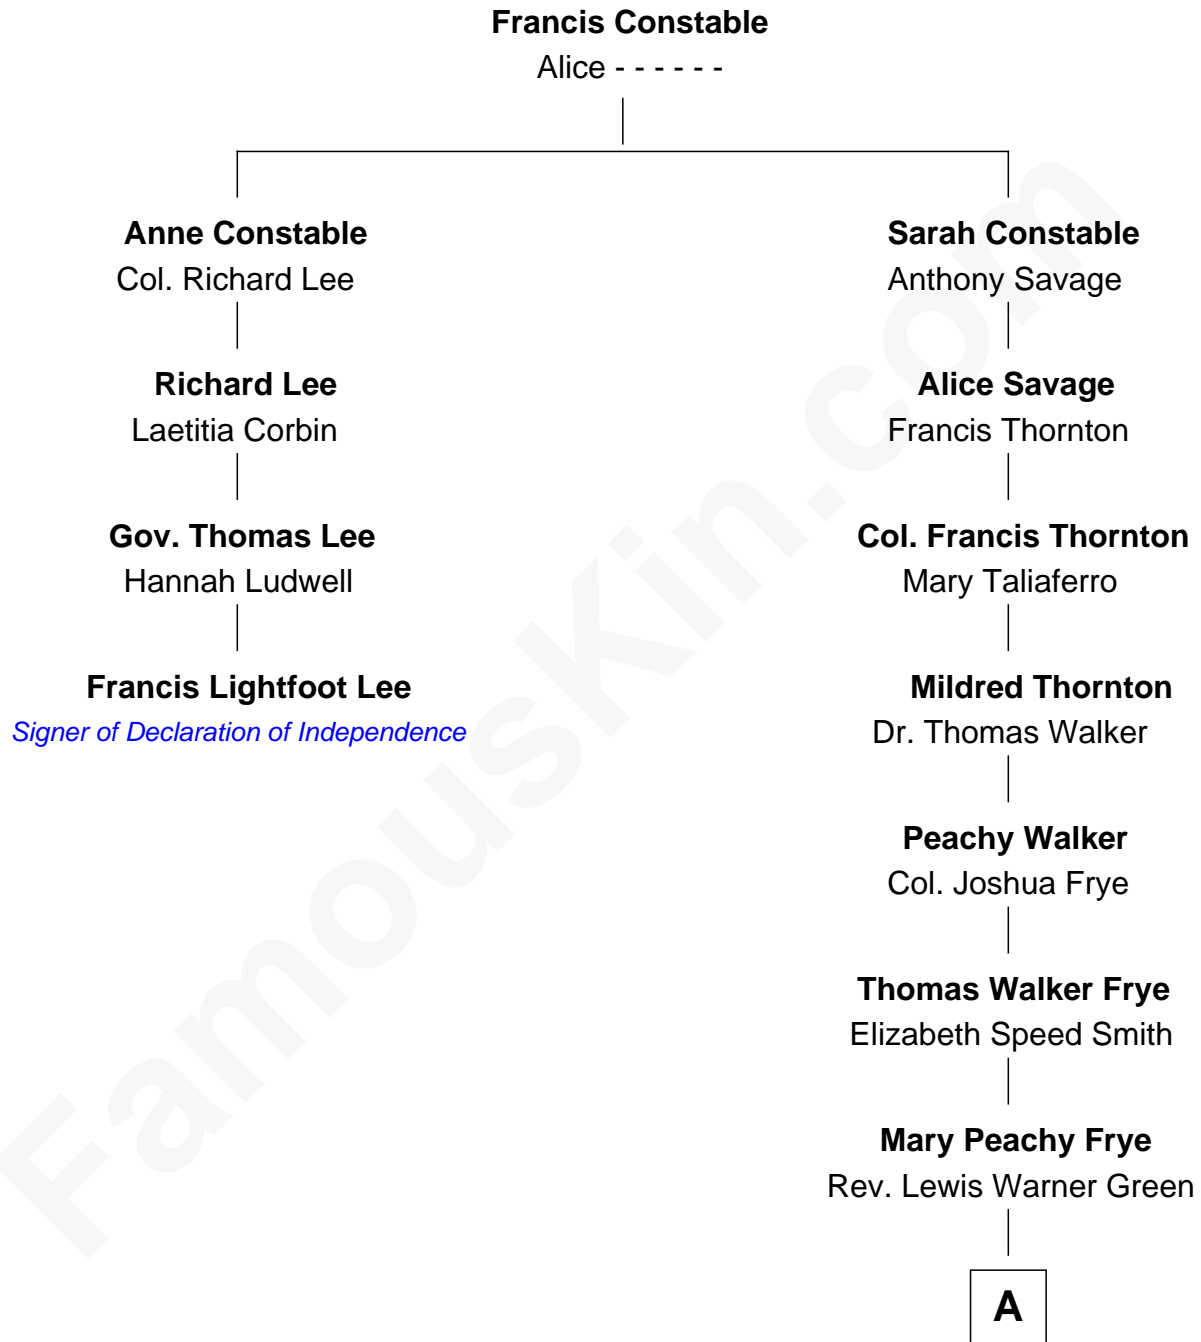

FamousKin.com

Relationship Chart of

Francis Lightfoot Lee

Signer of the Declaration of Independence

3rd cousin 6 times removed of

Adlai Stevenson II

31st Governor of Illinois

A

—
Letitia Green

Adlai Ewing Stevenson

—
Lewis Green Stevenson

Helen Louise Davis

—
Adlai Stevenson II

31st Governor of Illinois

FamousKin.com