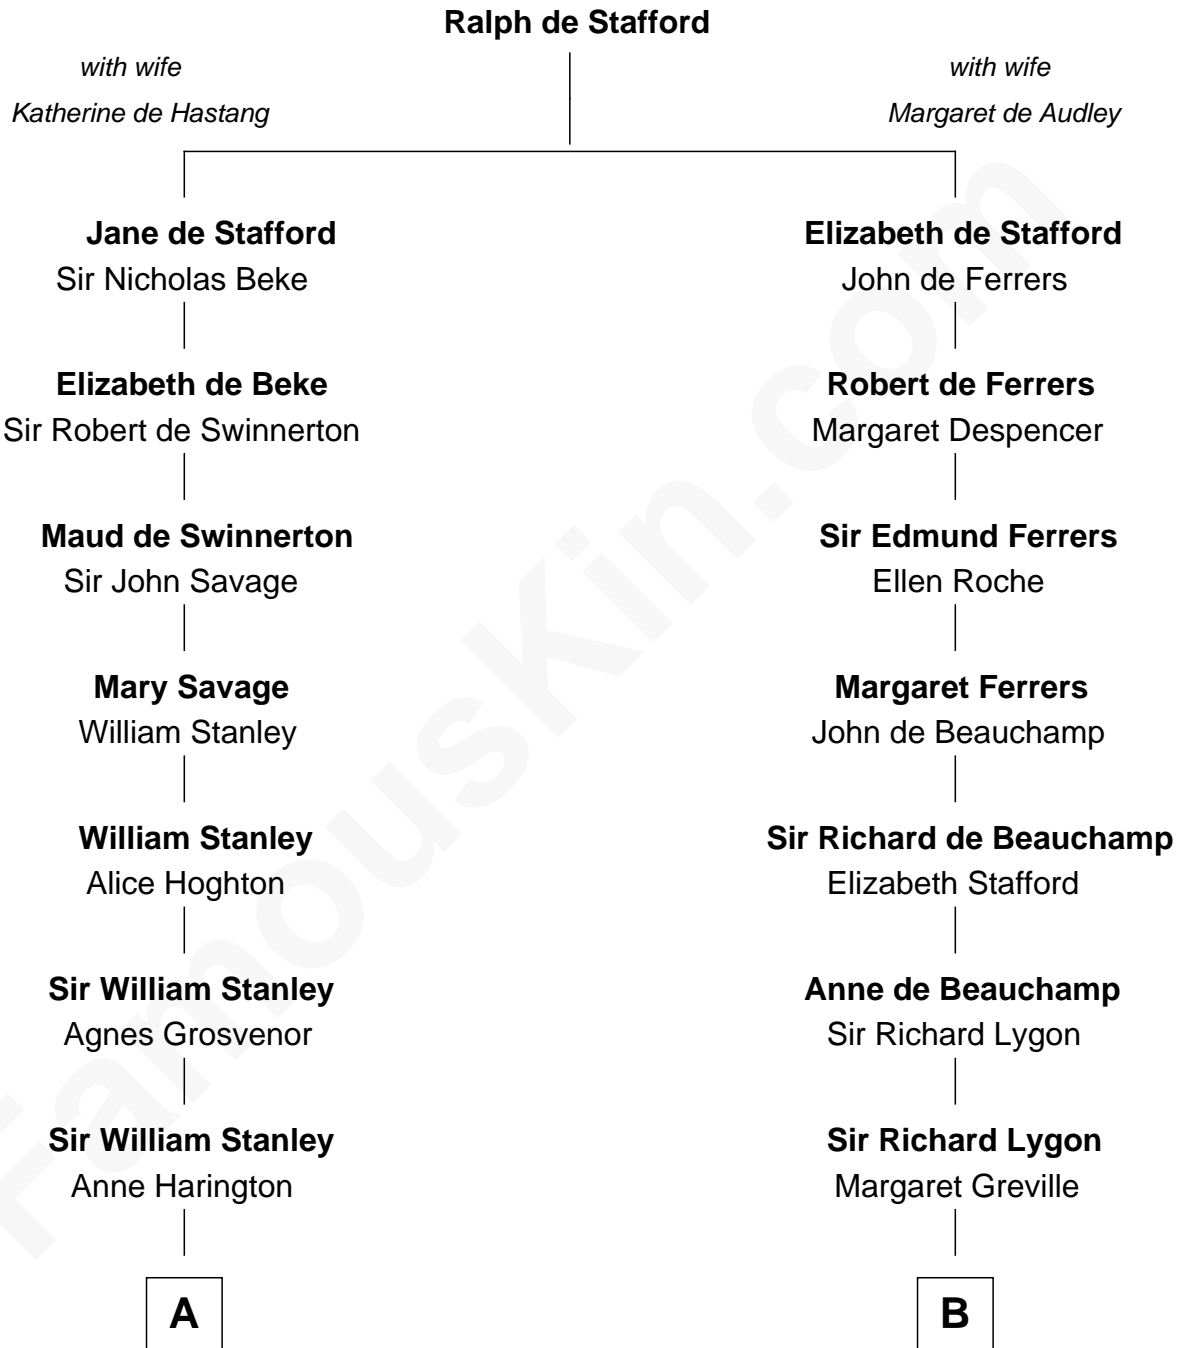

## Relationship Chart of

### Francis Lightfoot Lee

*Signer of the Declaration of Independence*

13th cousin 7 times removed of

### Adlai Stevenson II

*31st Governor of Illinois*

**C**

—  
**Mary Peachy Frye**  
Rev. Lewis Warner Green

—  
**Letitia Green**  
Adlai Ewing Stevenson

—  
**Lewis Green Stevenson**  
Helen Louise Davis

—  
**Adlai Stevenson II**  
*31st Governor of Illinois*