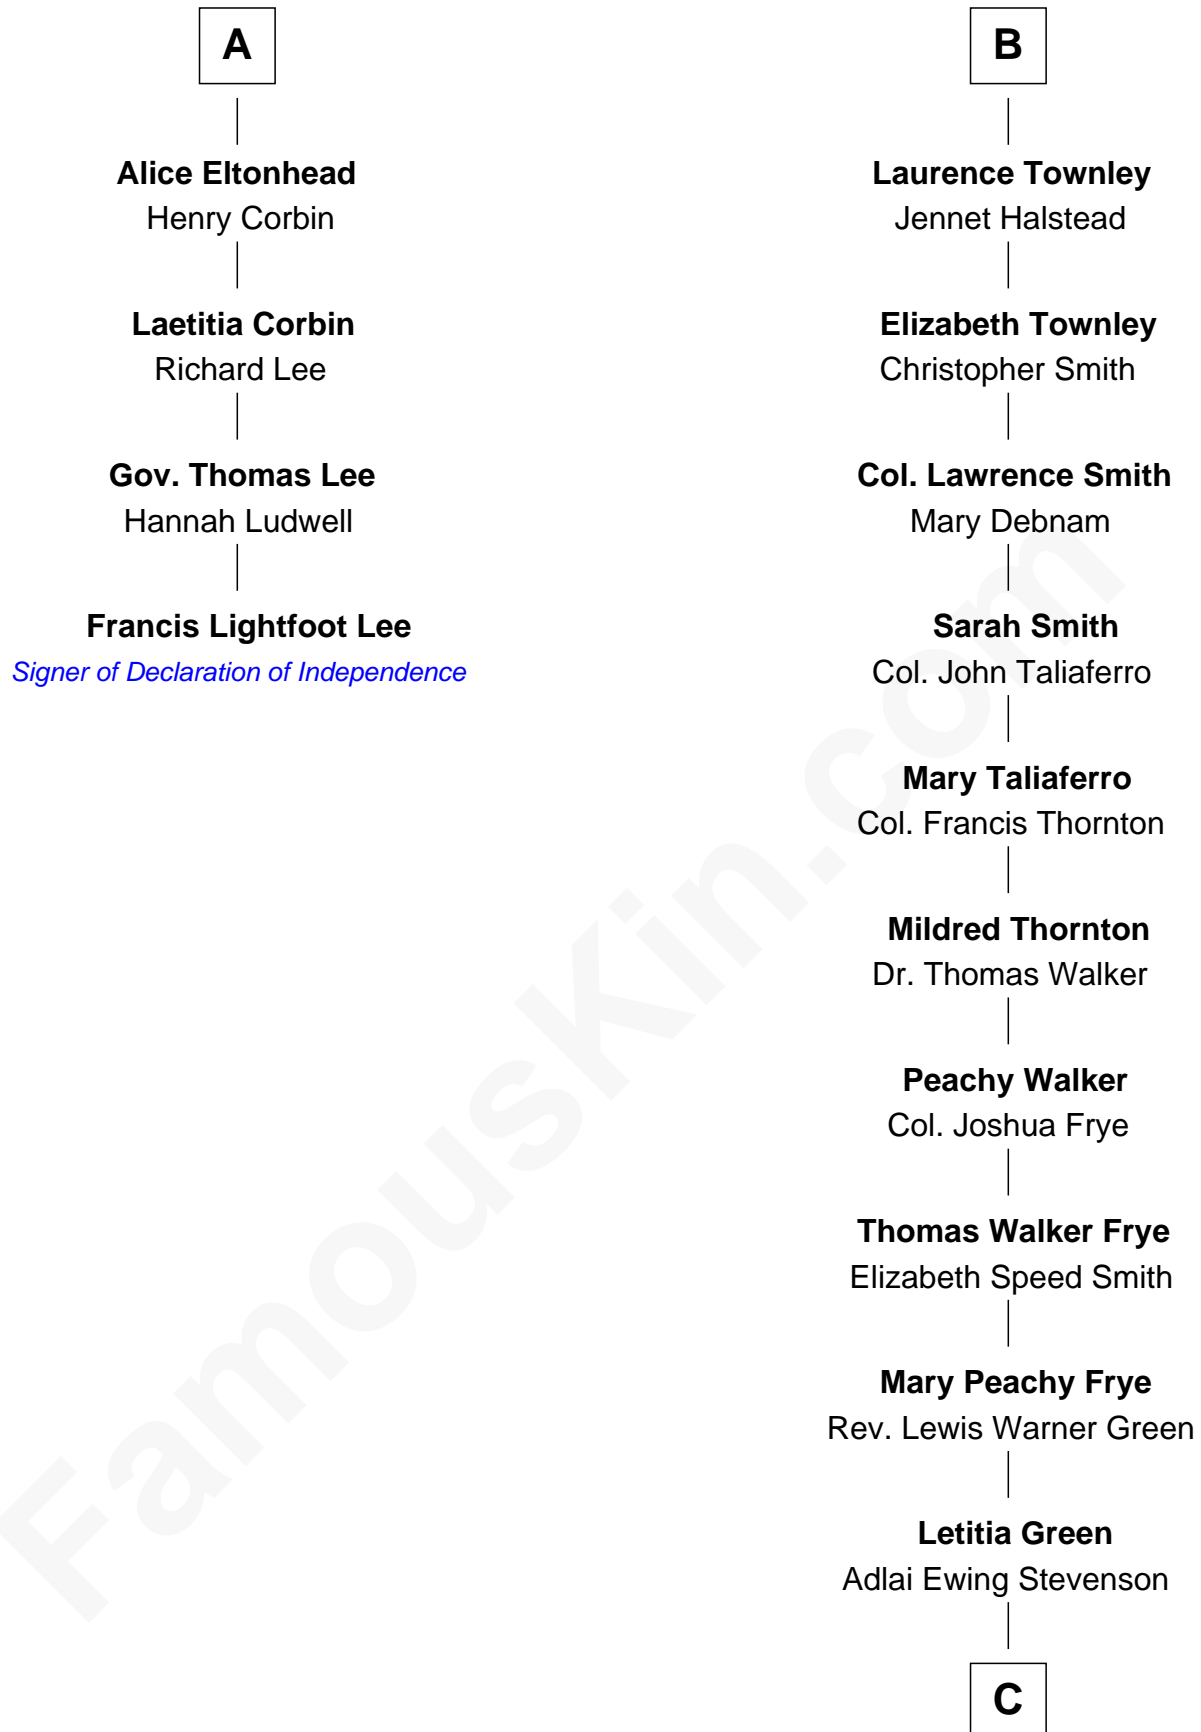

FamousKin.com

Relationship Chart of

Francis Lightfoot Lee

Signer of the Declaration of Independence

10th cousin 8 times removed of

Adlai Stevenson II

31st Governor of Illinois

Sir Nicholas Harington

Isabel English

C

Lewis Green Stevenson

Helen Louise Davis

Adlai Stevenson II

31st Governor of Illinois

FamousKin.com