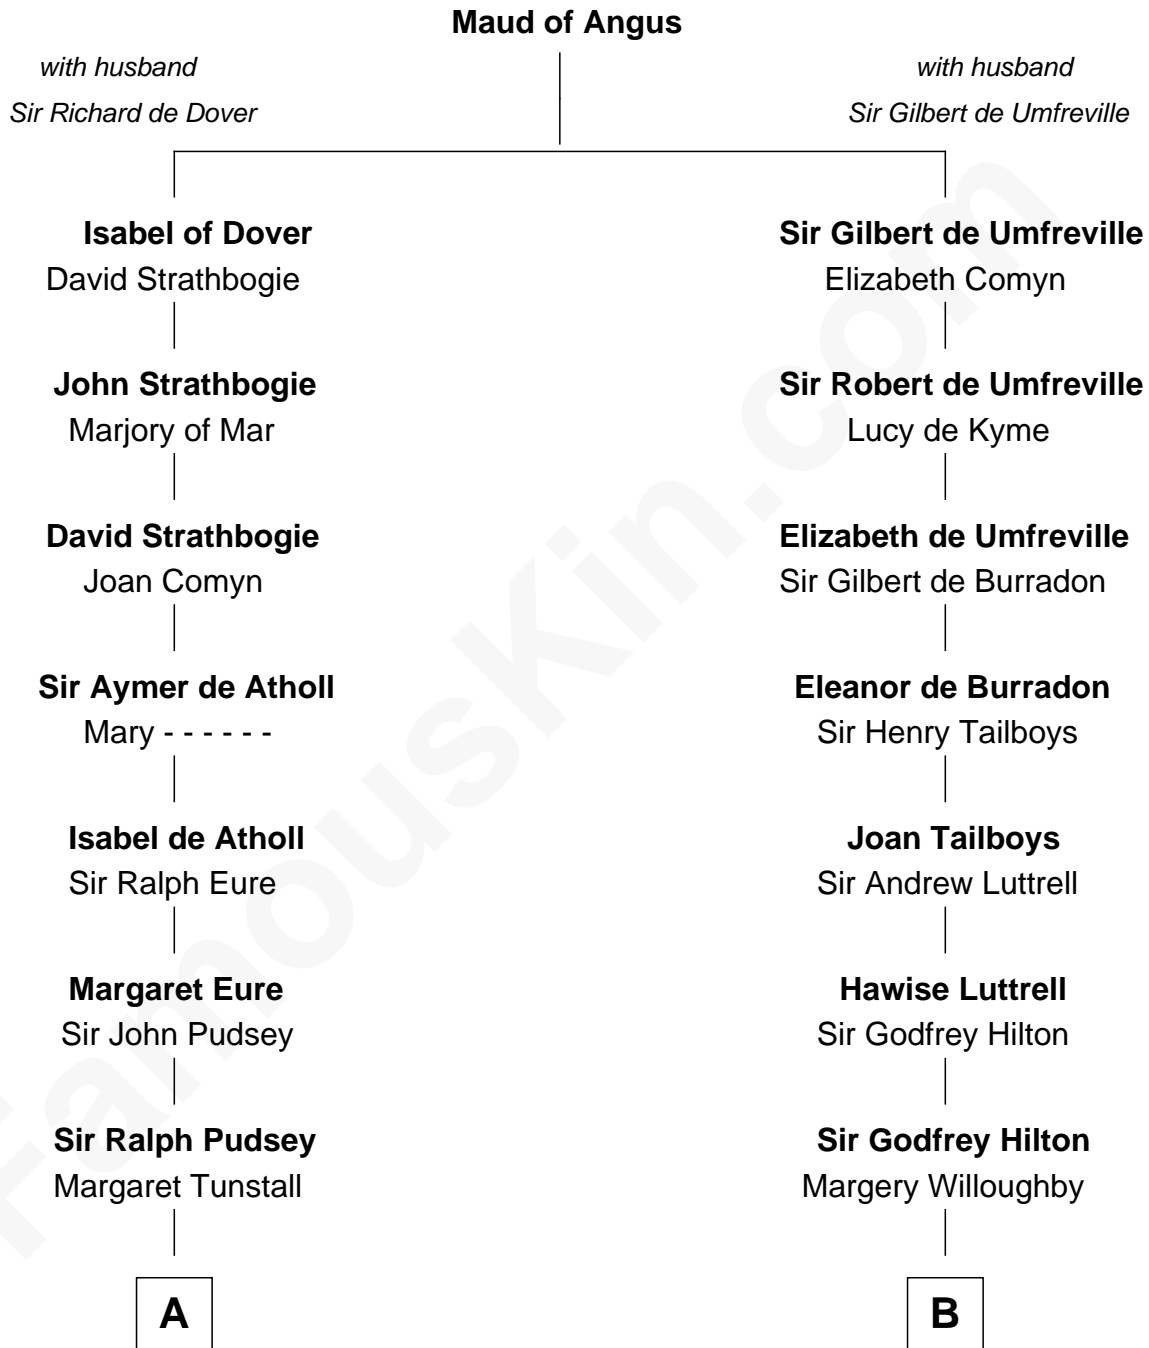

FamousKin.com

Relationship Chart of

Francis Lightfoot Lee

Signer of the Declaration of Independence

17th cousin 1 time removed of

Nicholas Gilman

Signer of the U.S. Constitution

C

Gov. Thomas Lee

Hannah Ludwell

Francis Lightfoot Lee

Signer of Declaration of Independence

FamousKin.com