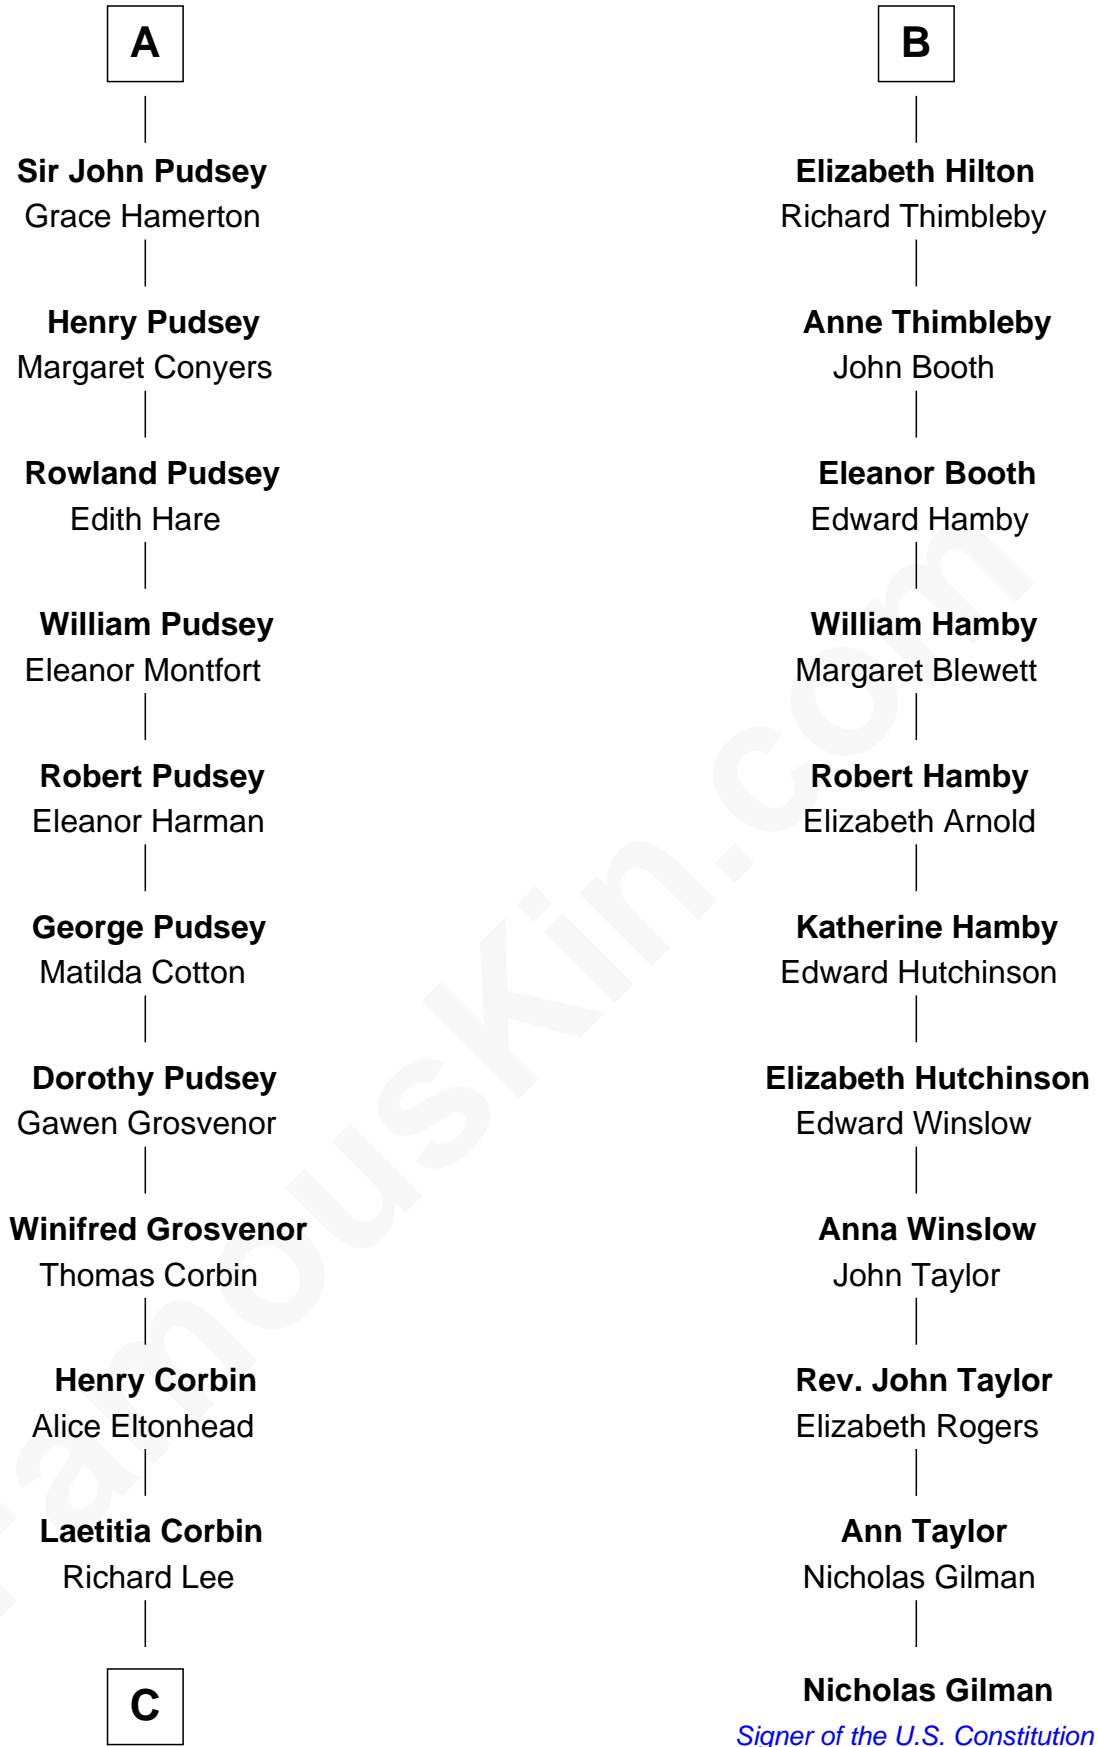

FamousKin.com

Relationship Chart of

Francis Lightfoot Lee

Signer of the Declaration of Independence

17th cousin 1 time removed of

Nicholas Gilman

Signer of the U.S. Constitution

C

Gov. Thomas Lee

Hannah Ludwell

Francis Lightfoot Lee

Signer of Declaration of Independence

FamousKin.com