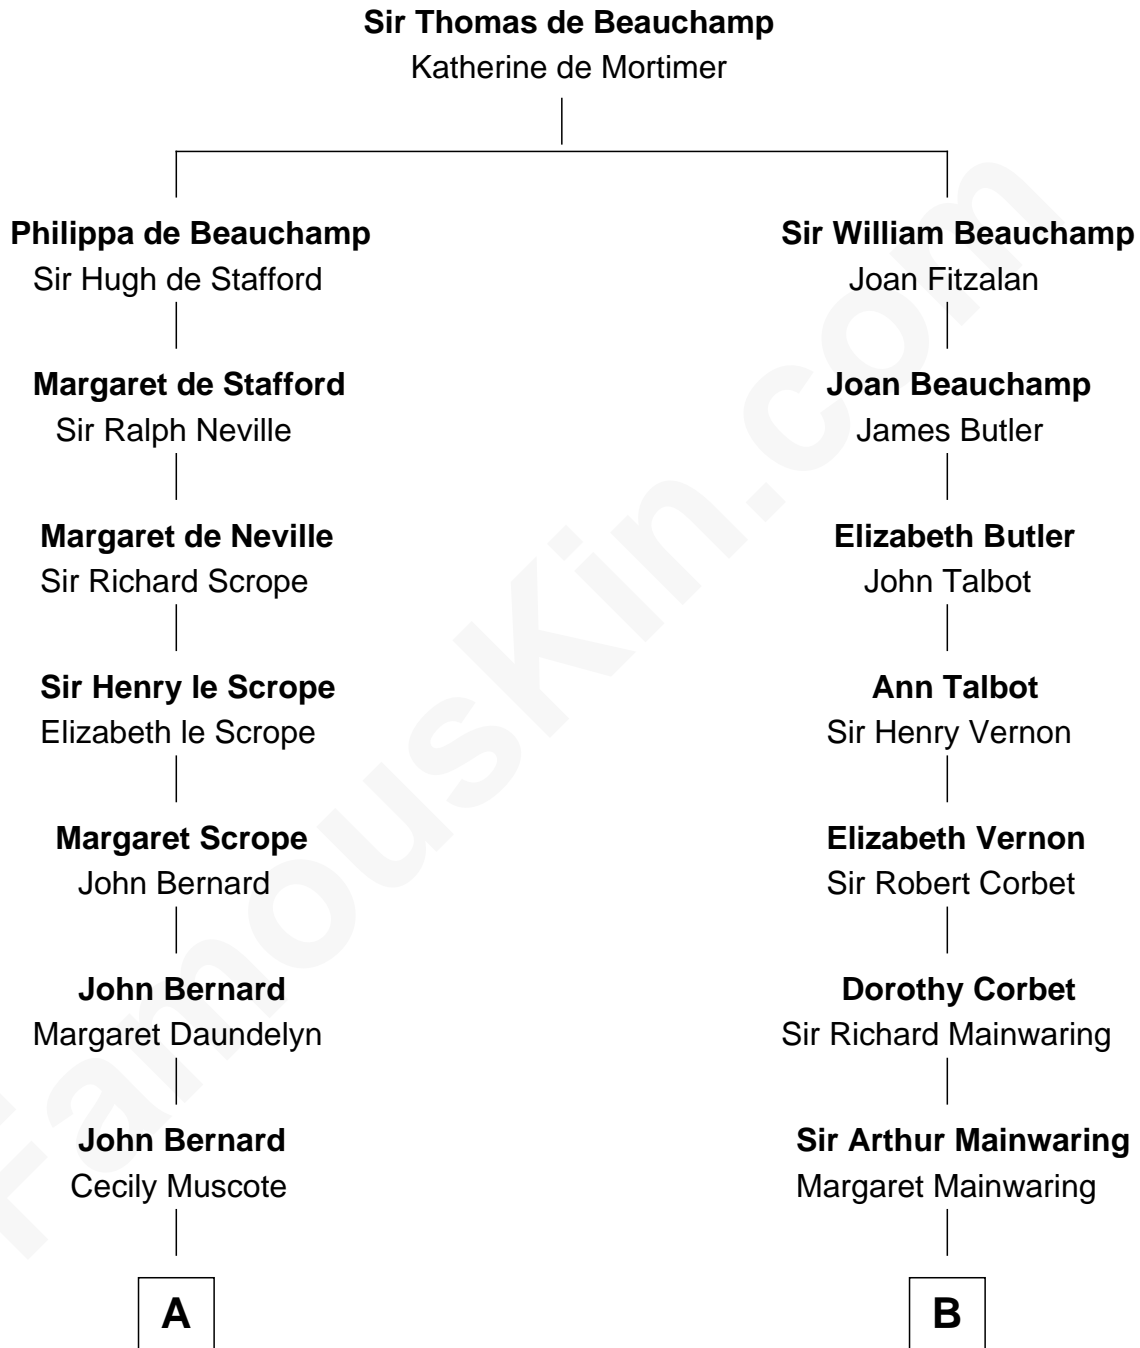

## Relationship Chart of

### Francis Lightfoot Lee

*Signer of the Declaration of Independence*

13th cousin 8 times removed of

**Richard Gere**

*Movie Actor*

C

**Julia Anne Hempstead**

Elisha Thomas Tiffany