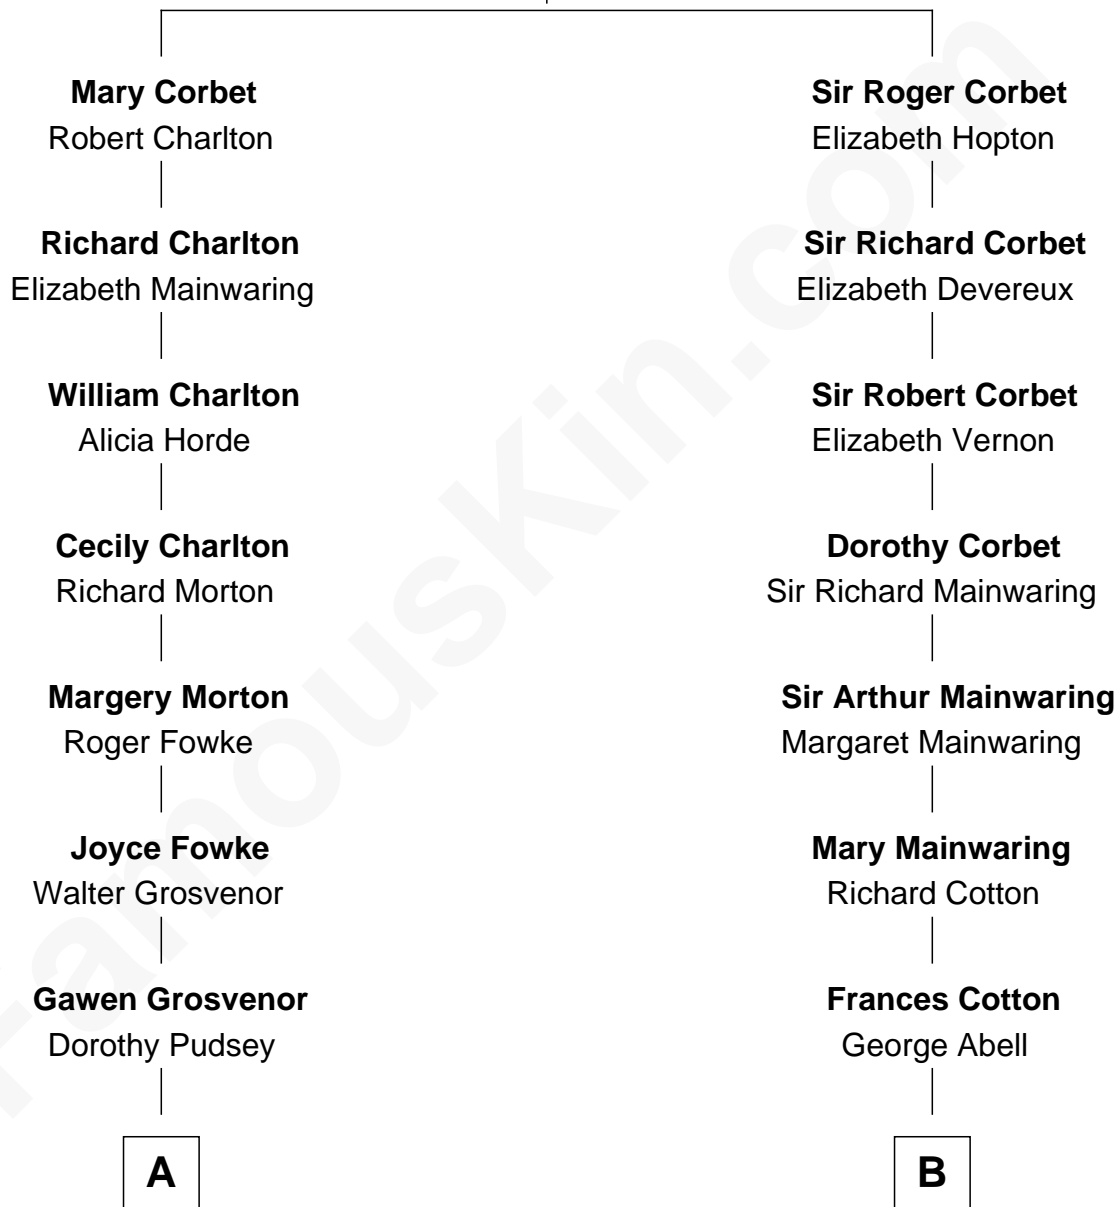

FamousKin.com

Relationship Chart of

Francis Lightfoot Lee

Signer of the Declaration of Independence

11th cousin 8 times removed of

Richard Gere

Movie Actor

Sir Robert Corbet

Margaret - - - - -

C

William Stanton Tiffany
Anna Rebecca Stevens

Doris Anna Tiffany
Homer George Gere

Richard Gere
Movie Actor

FamousKin.com