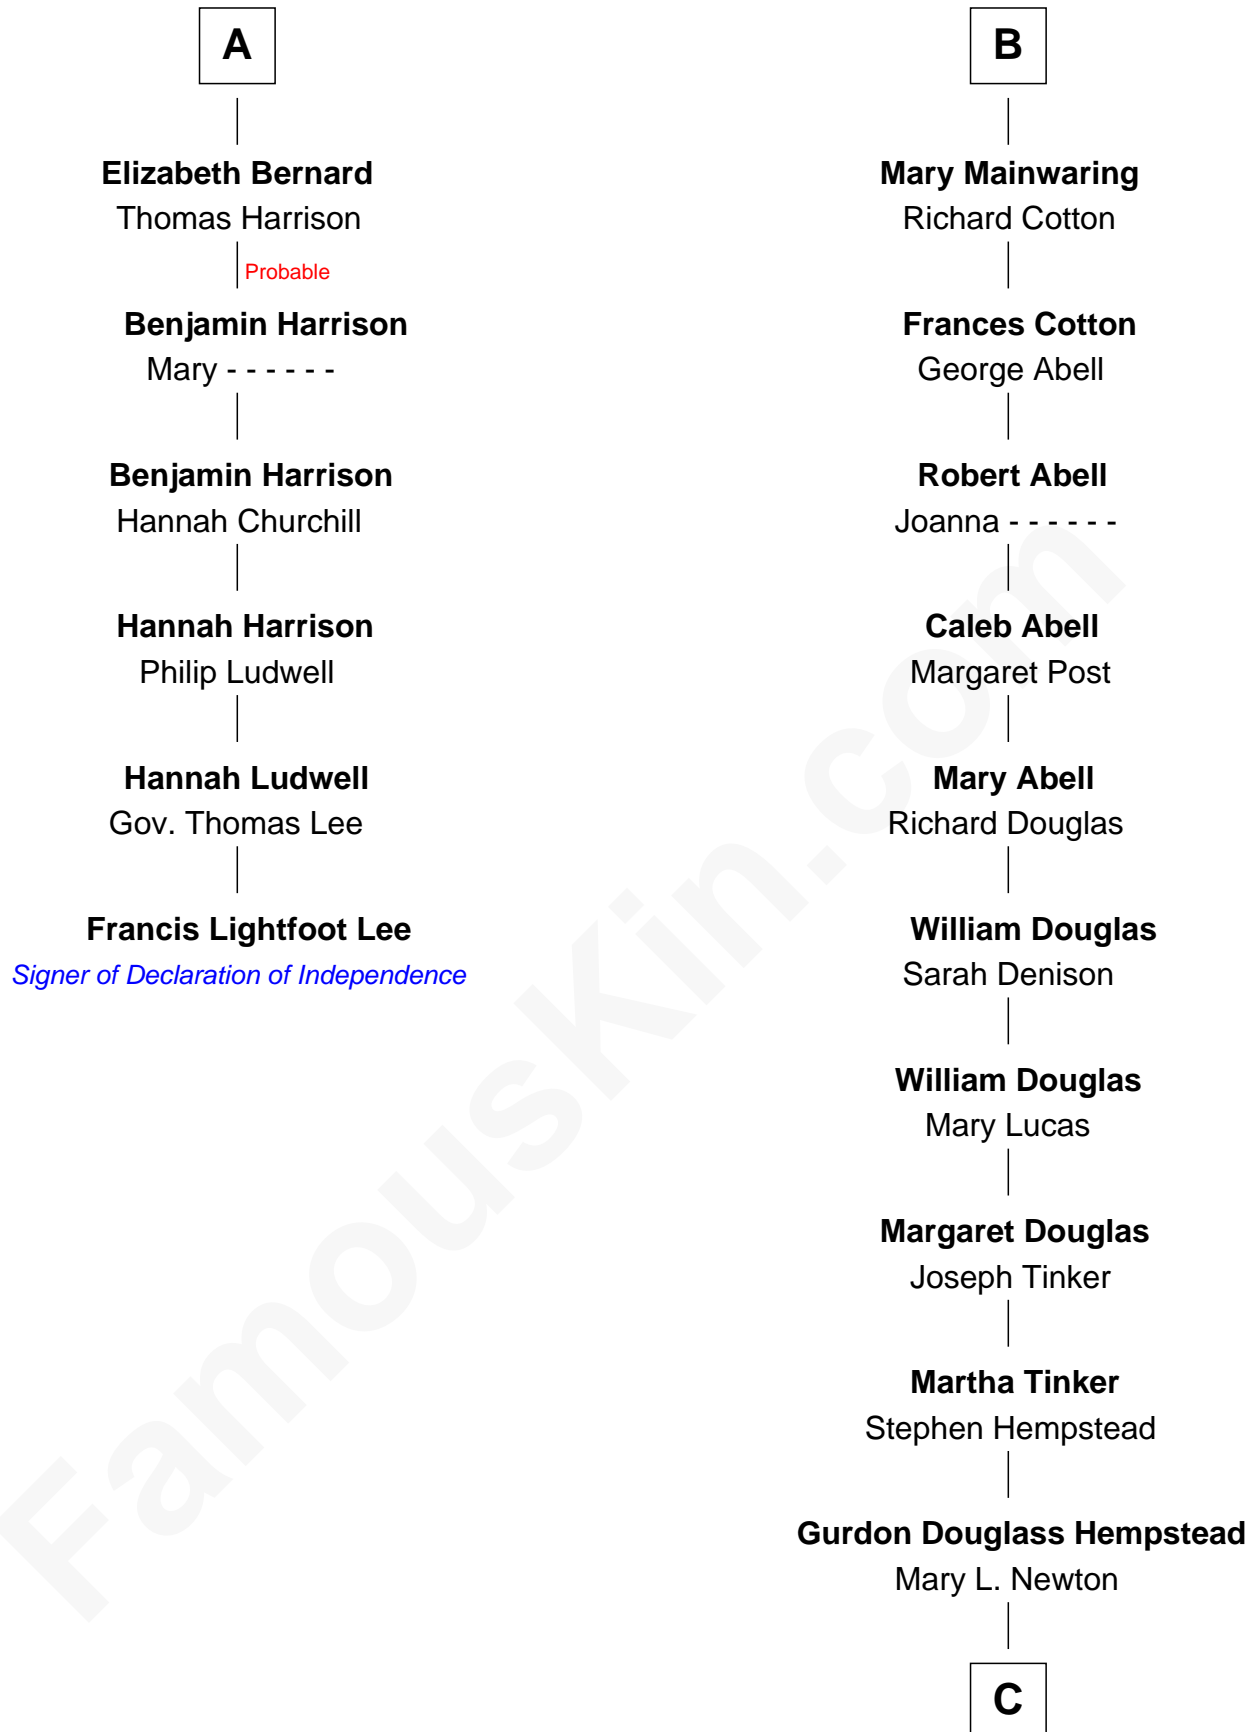

FamousKin.com

Relationship Chart of

Francis Lightfoot Lee

Signer of the Declaration of Independence

12th cousin 9 times removed of

Richard Gere

Movie Actor

John de Welles

Elizabeth Vernon

Sir Robert Corbet

Dorothy Corbet

Sir Richard Mainwaring

Sir Arthur Mainwaring

Margaret Mainwaring

B

C