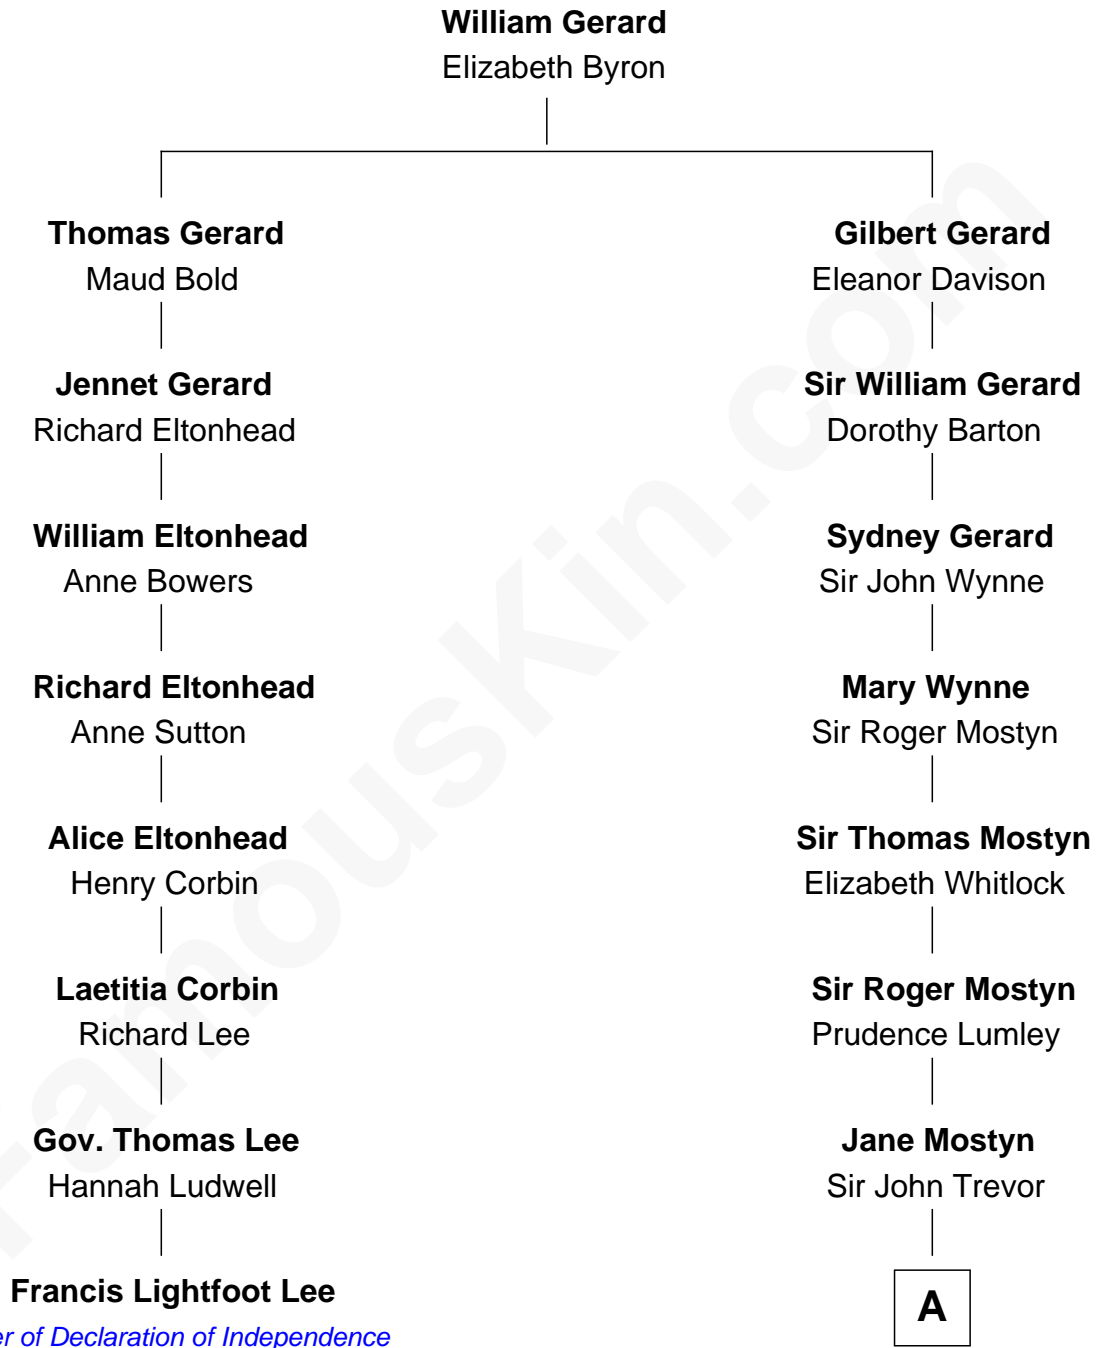

FamousKin.com

Relationship Chart of

Francis Lightfoot Lee

Signer of the Declaration of Independence

7th cousin 3 times removed of

Sir Arthur Wellesley

Duke of Wellington and Victor at Waterloo

A

—
Anne Trevor

Michael Hill

—
Arthur Hill-Trevor

Anne Stafford

—
Anne Hill-Trevor

Garret Wellesley

—
Sir Arthur Wellesley

Victor at Battle of Waterloo