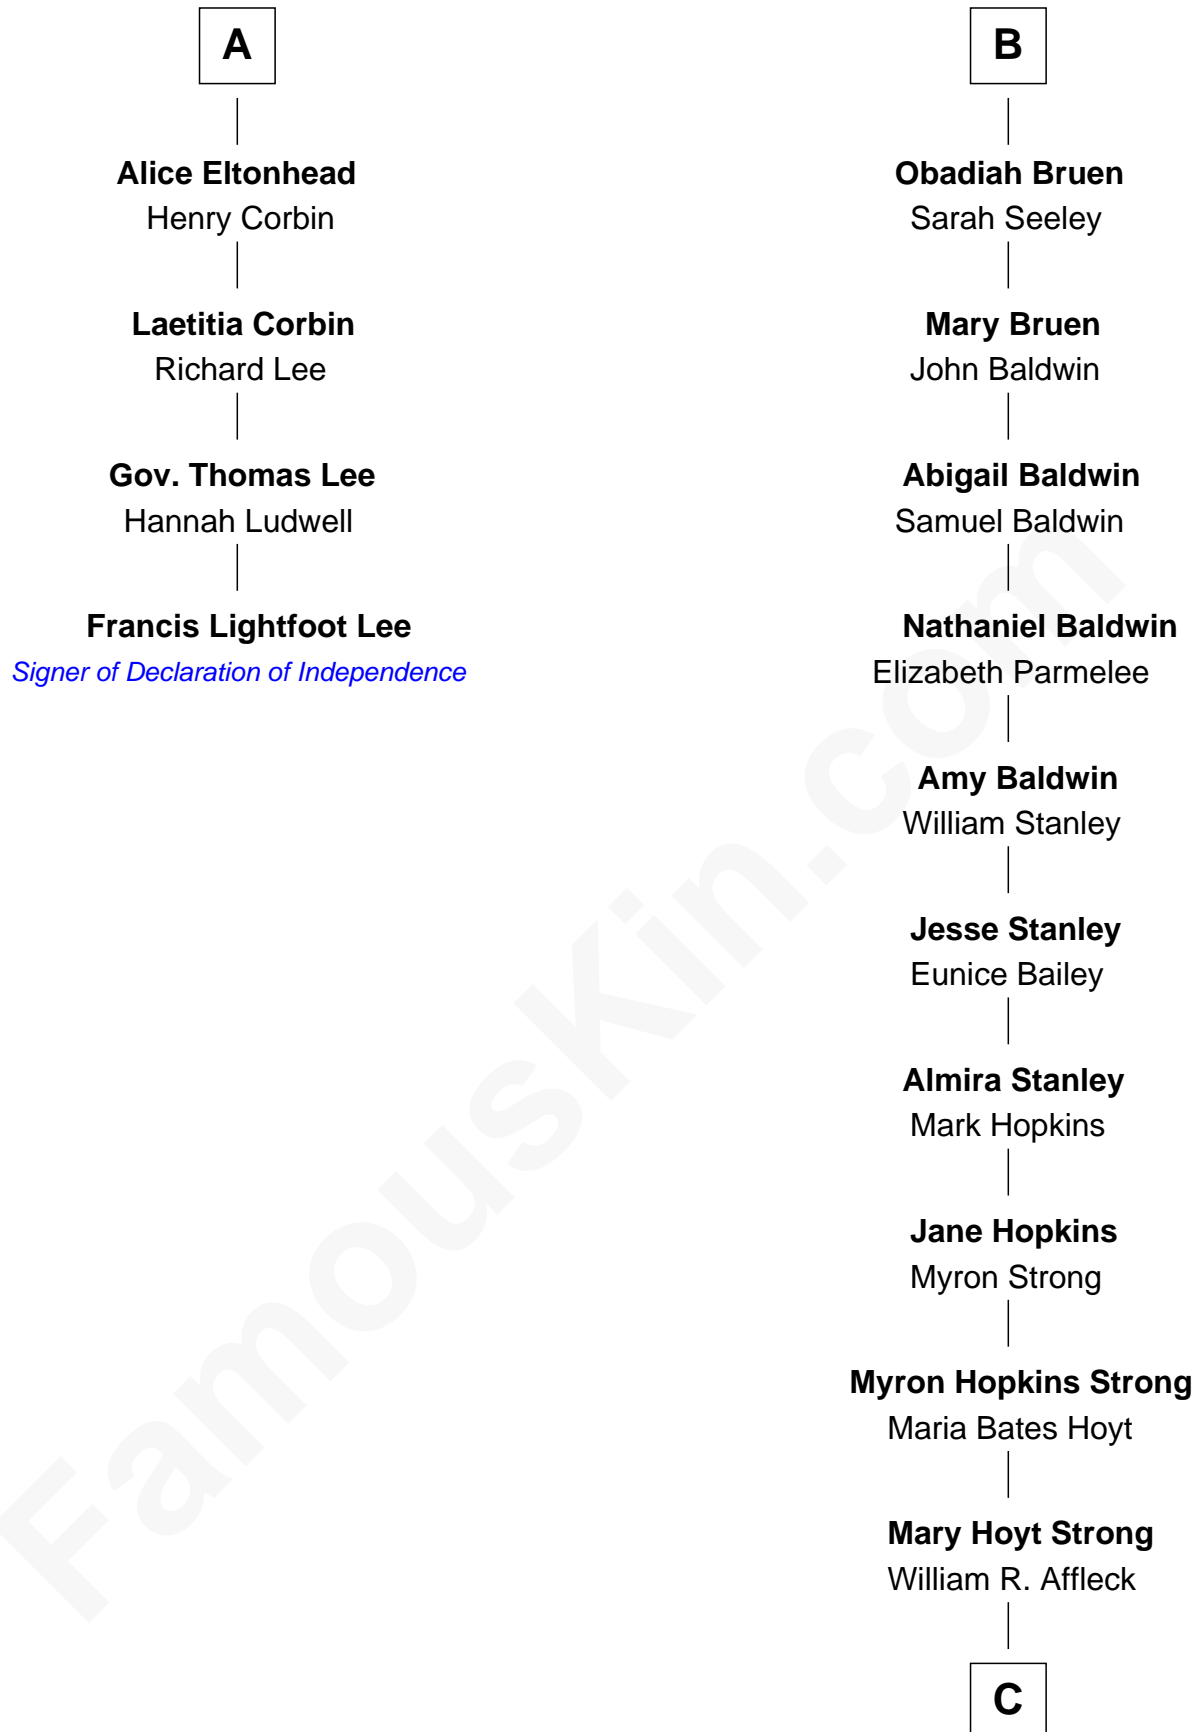

## Relationship Chart of

### Francis Lightfoot Lee

*Signer of the Declaration of Independence*

10th cousin 10 times removed of

**Ben Affleck**

*Movie Actor*

**Sir John Savage**  
Maud de Swinnerton

C

Myron Hopkins Strong Affleck