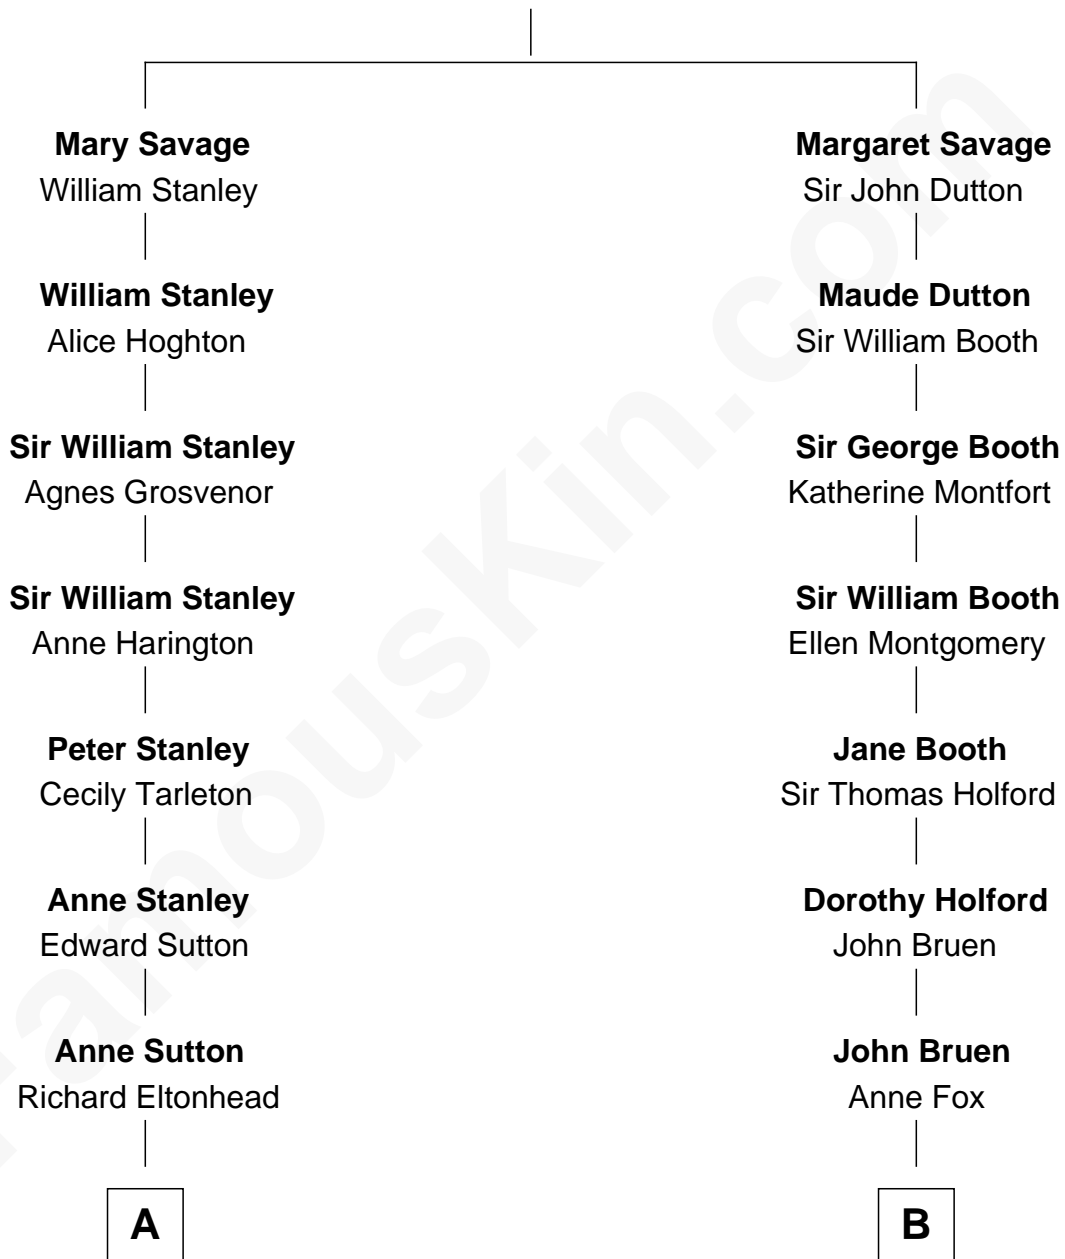

## Relationship Chart of

### Francis Lightfoot Lee

*Signer of the Declaration of Independence*

10th cousin 10 times removed of

**Ben Affleck**

*Movie Actor*

**Sir John Savage**  
Maud de Swinnerton

C

Myron Hopkins Strong Affleck