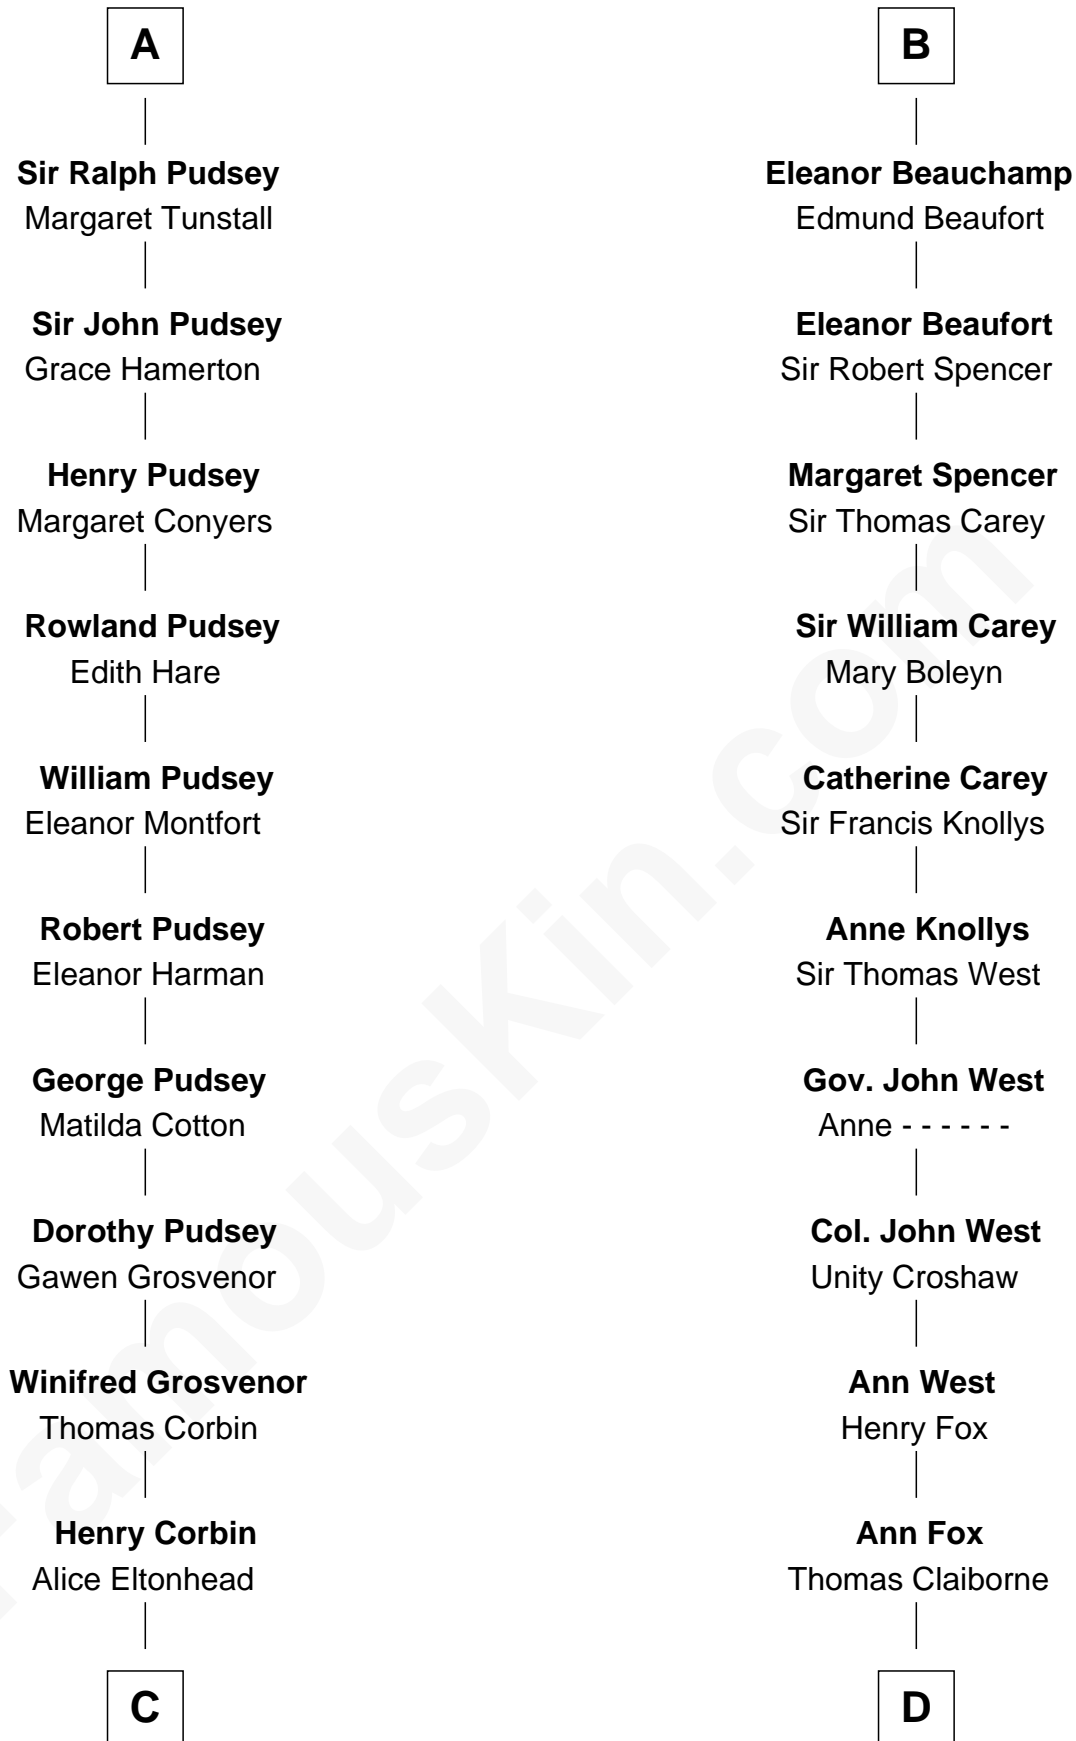

FamousKin.com

Relationship Chart of

Francis Lightfoot Lee

Signer of the Declaration of Independence

19th cousin of

William C. C. Claiborne

1st Governor of Louisiana

C

Laetitia Corbin

Richard Lee

Gov. Thomas Lee

Hannah Ludwell

Francis Lightfoot Lee

Signer of Declaration of Independence

D

Nathaniel Claiborne

Jane Cole

William Claiborne

Mary Leigh

William C. C. Claiborne

1st Governor of Louisiana

FamousKin.com