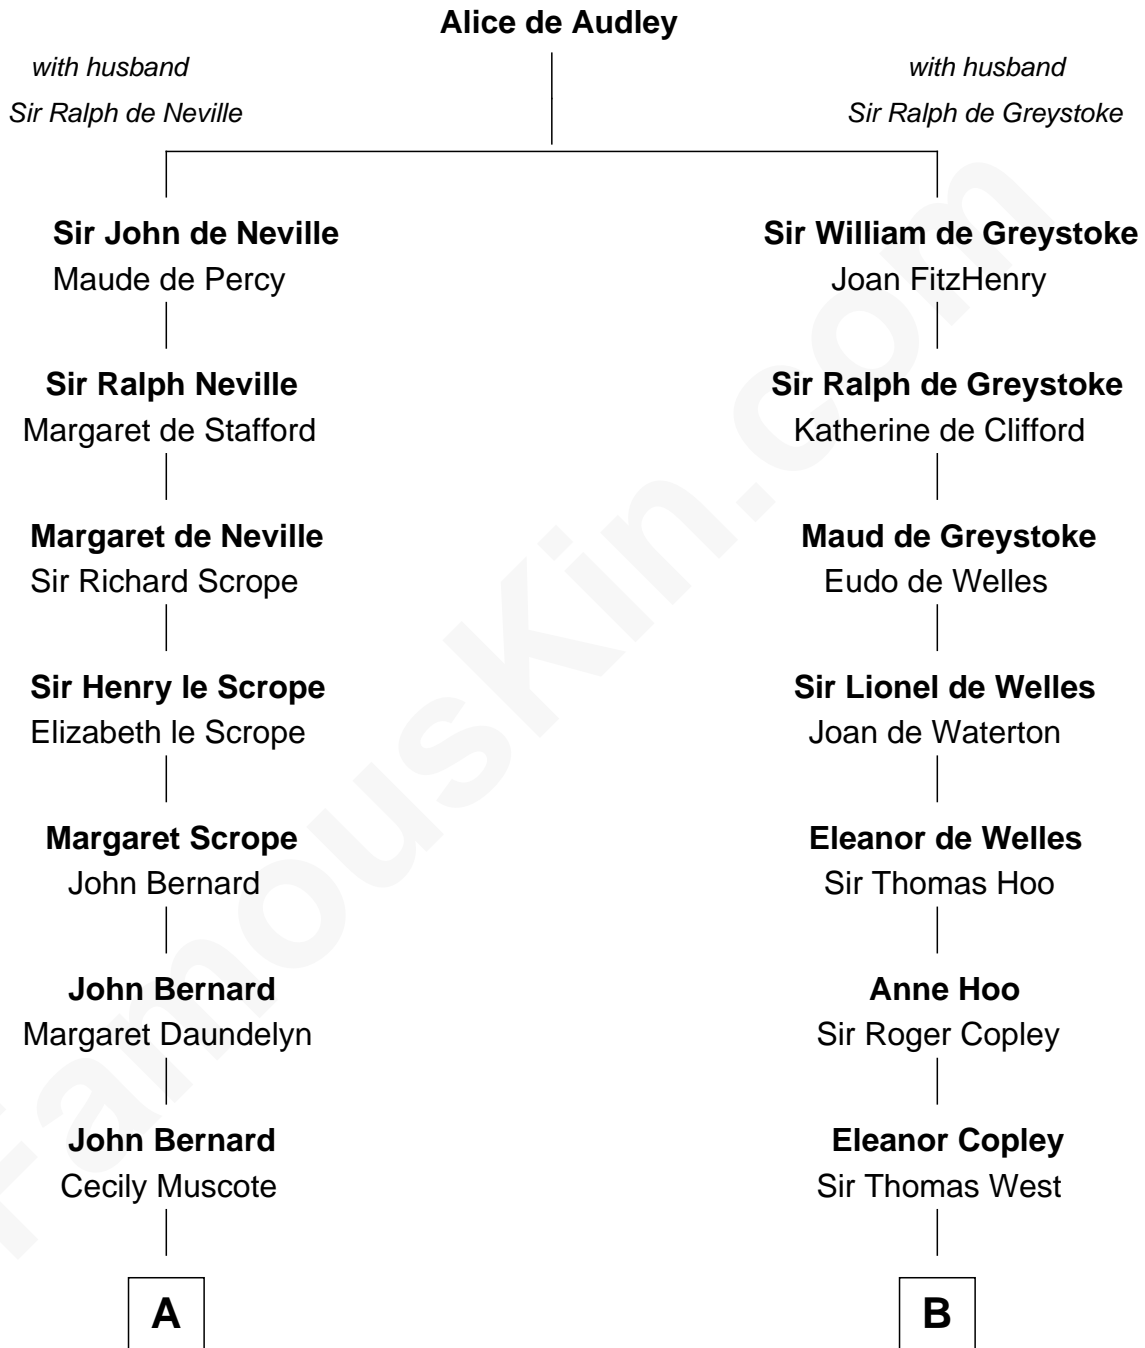

## Relationship Chart of

### Francis Lightfoot Lee

*Signer of the Declaration of Independence*

13th cousin 3 times removed of

### William C. C. Claiborne

*1st Governor of Louisiana*

**A**

**Francis Bernard**  
Alice Hazlewood

**Elizabeth Bernard**  
Thomas Harrison

Probable

**Benjamin Harrison**  
Mary - - - - -

**Benjamin Harrison**  
Hannah Churchill