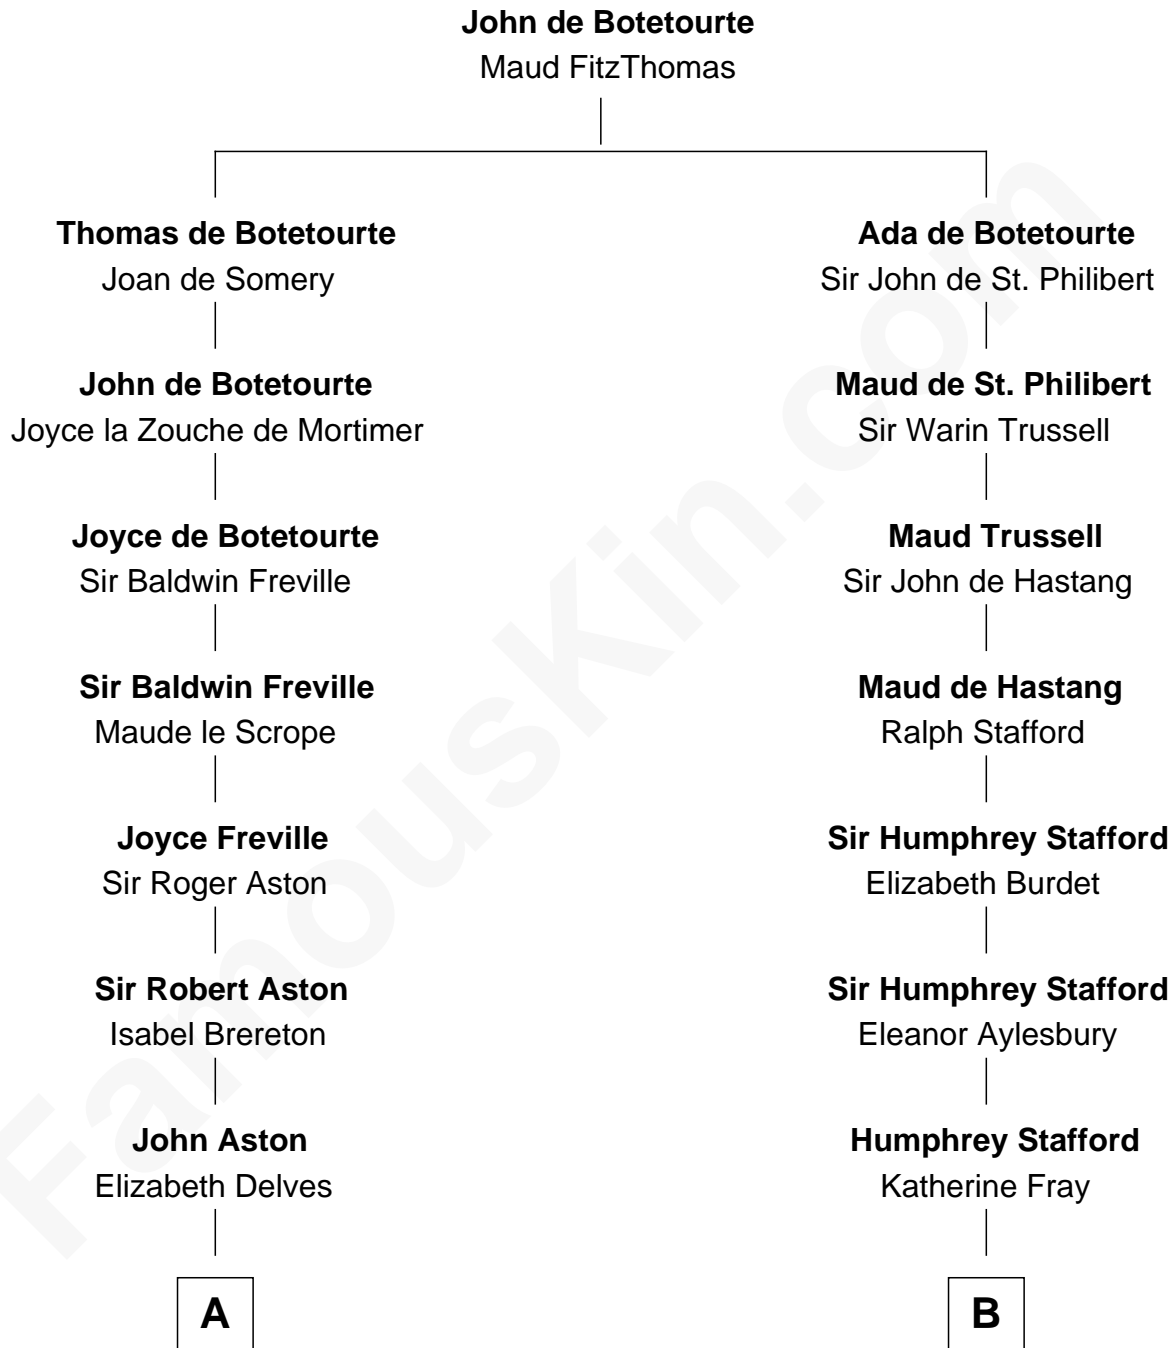

FamousKin.com

Relationship Chart of

Francis Lightfoot Lee

Signer of the Declaration of Independence

17th cousin 4 times removed of

Richard Nixon

37th U.S. President

C

—
Jacob Burdg

Miriam Matthews

—
Oliver Burdg

Jane M. Hemingway

—
Almira Park Burdg

Franklin Milhous

—
Hannah Milhous

Francis Anthony Nixon

—
Richard Nixon

37th U.S. President

FamousKin.com