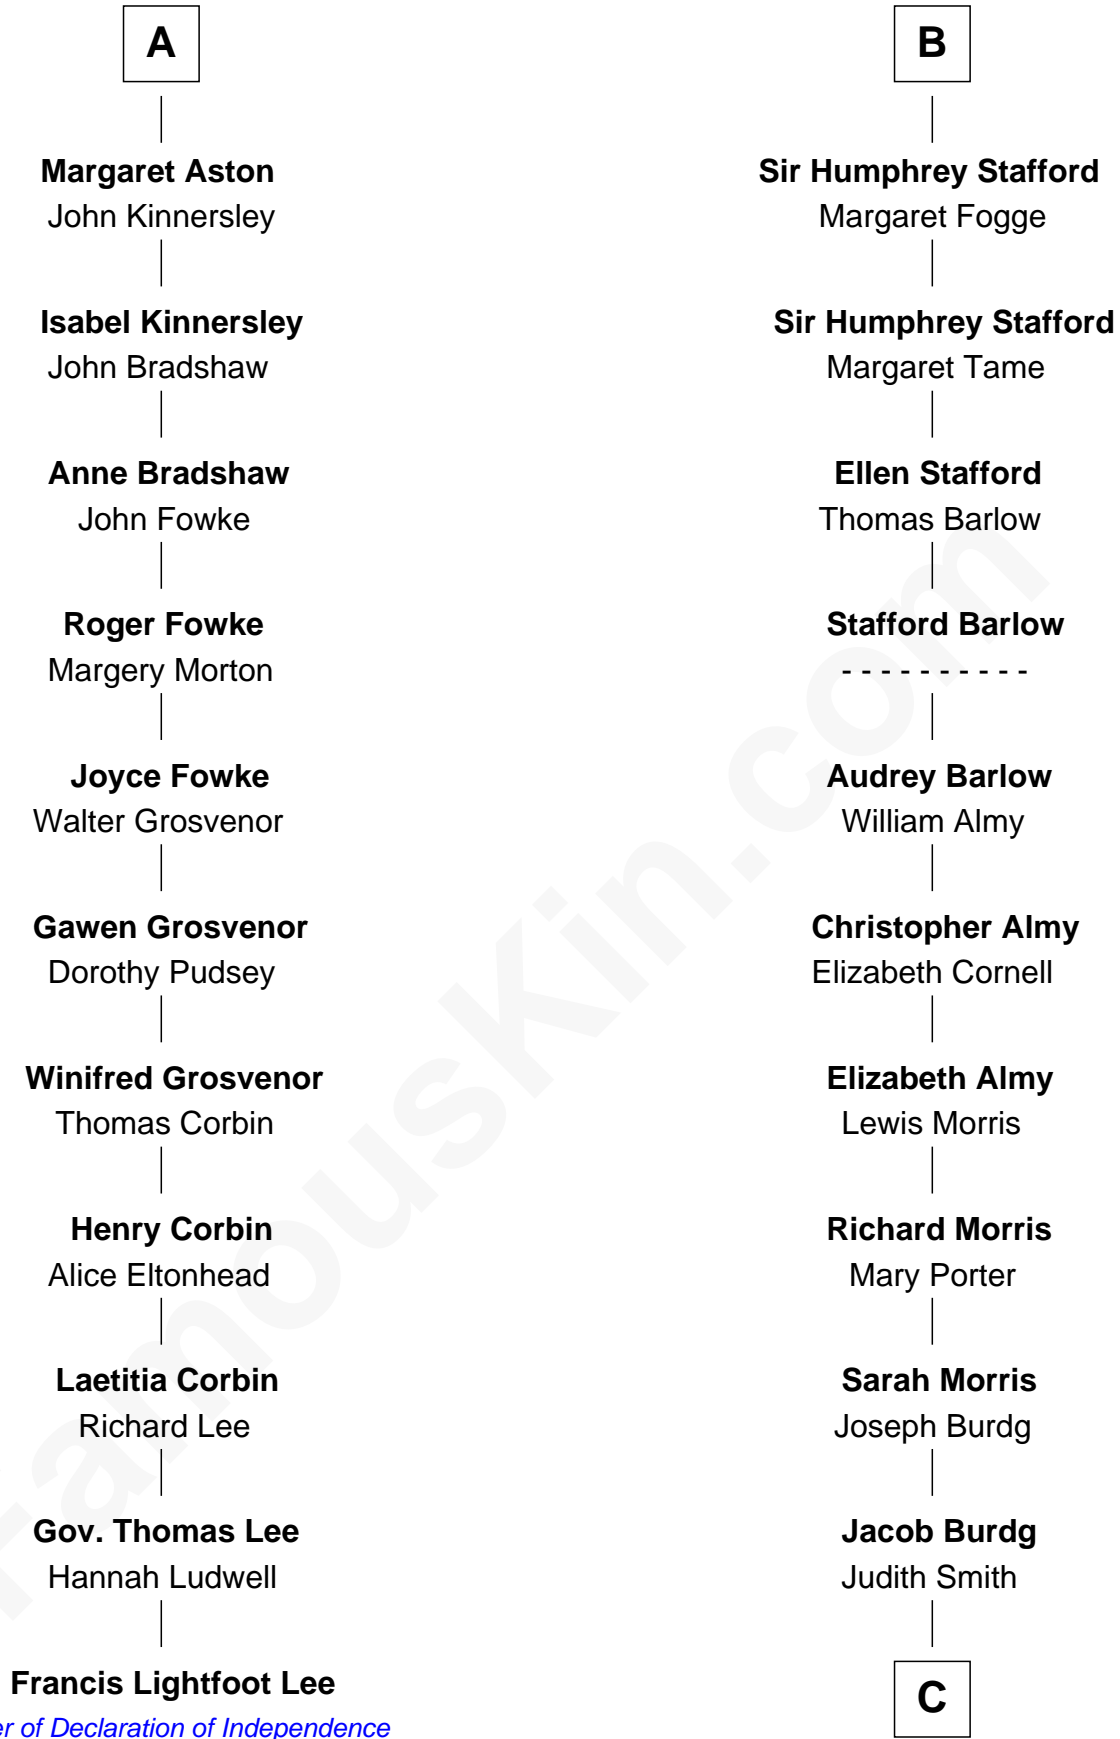

FamousKin.com

Relationship Chart of

Francis Lightfoot Lee

Signer of the Declaration of Independence

17th cousin 4 times removed of

Richard Nixon

37th U.S. President

C

—
Jacob Burdg

Miriam Matthews

—
Oliver Burdg

Jane M. Hemingway

—
Almira Park Burdg

Franklin Milhous

—
Hannah Milhous

Francis Anthony Nixon