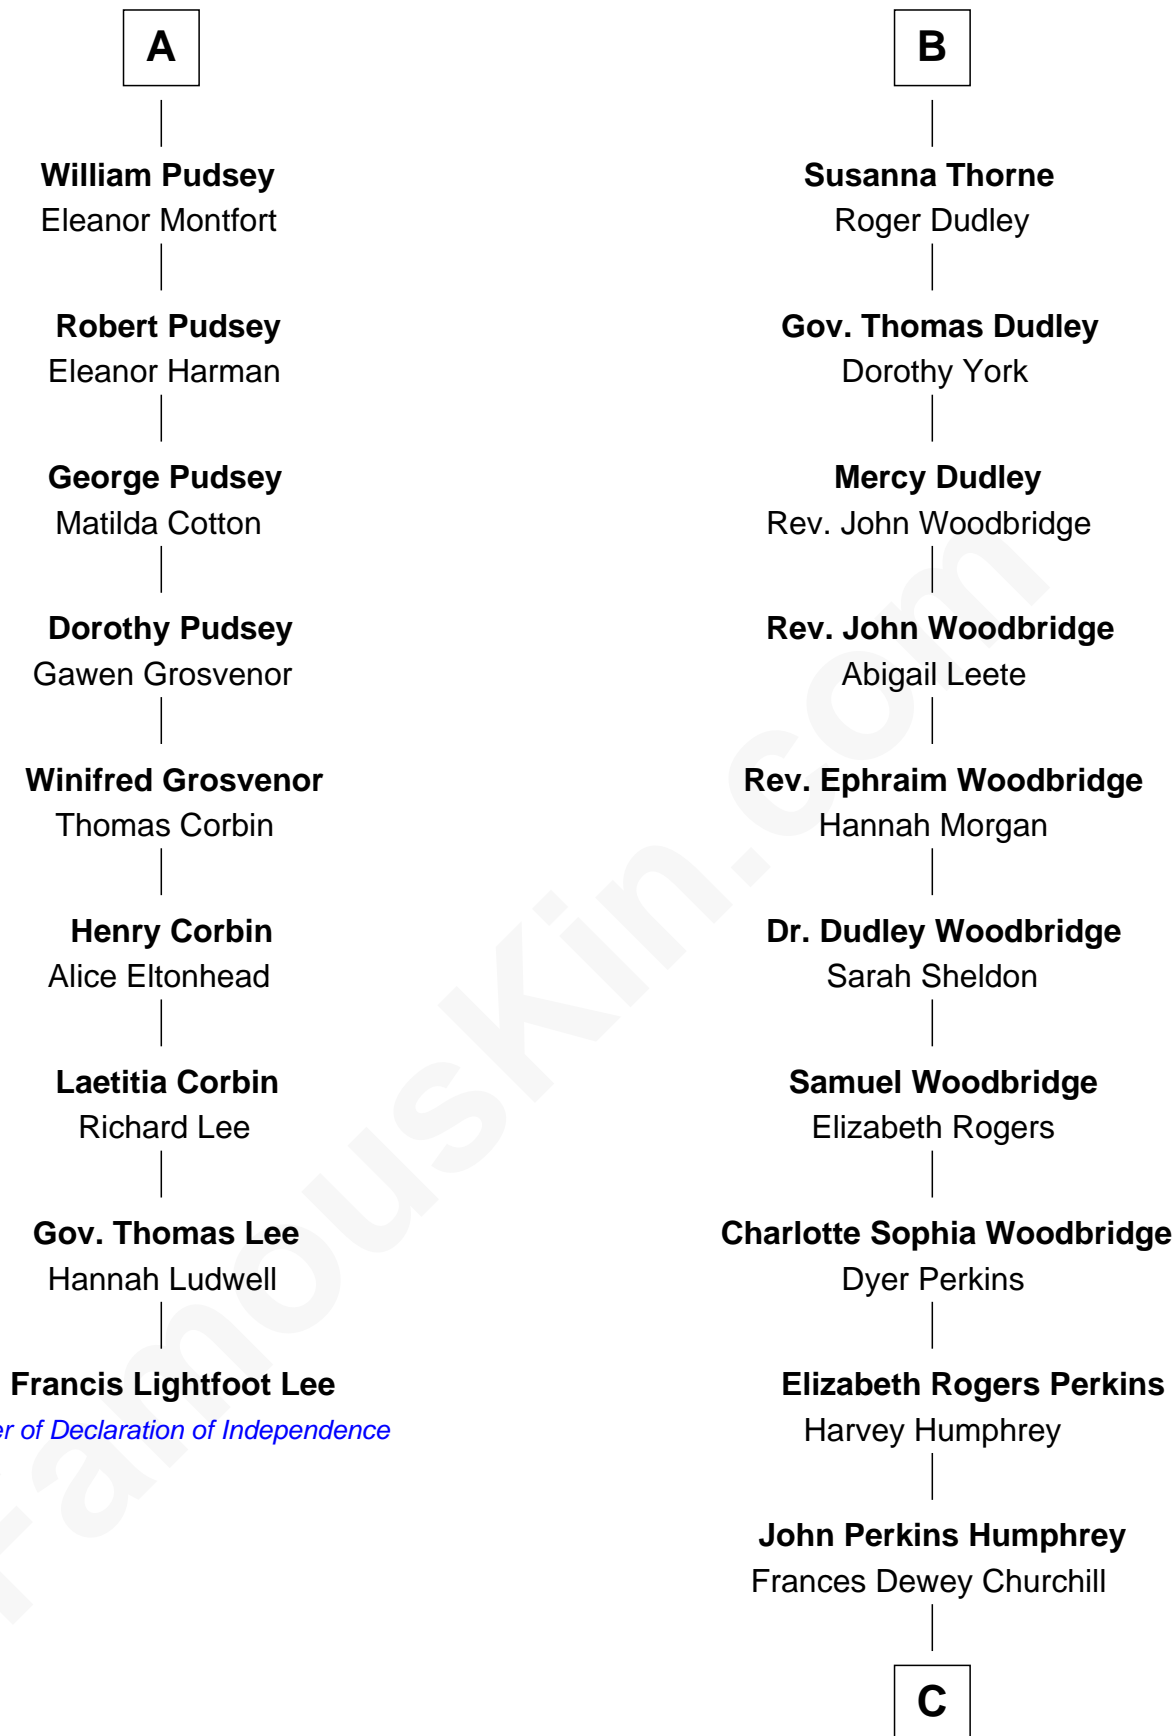

FamousKin.com

Relationship Chart of

Francis Lightfoot Lee

Signer of the Declaration of Independence

15th cousin 3 times removed of

Humphrey Bogart
Movie Actor

C

Maud Humphrey

Dr. Belmont Deforest Bogart

Humphrey Bogart

Movie Actor

FamousKin.com