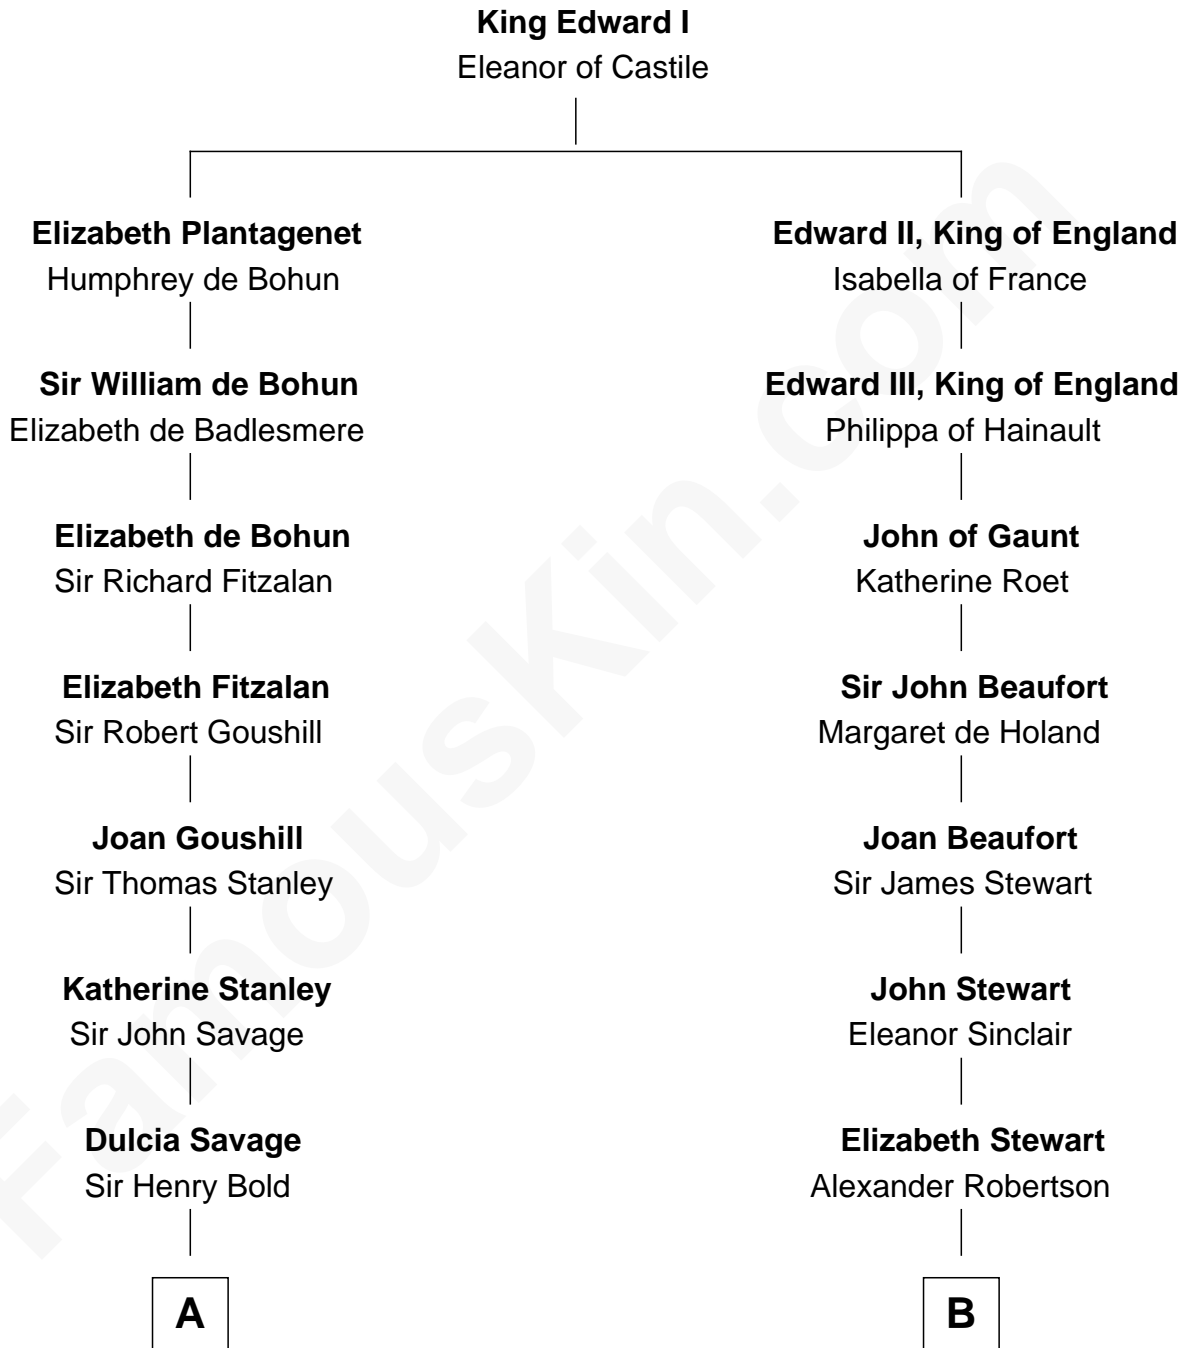

## Relationship Chart of

### Francis Lightfoot Lee

*Signer of the Declaration of Independence*

13th cousin 1 time removed of

**Patrick Henry**

*1st and 6th Governor of Virginia*

**A**

**Maud Bold**  
Thomas Gerard

**Jennet Gerard**  
Richard Eltonhead