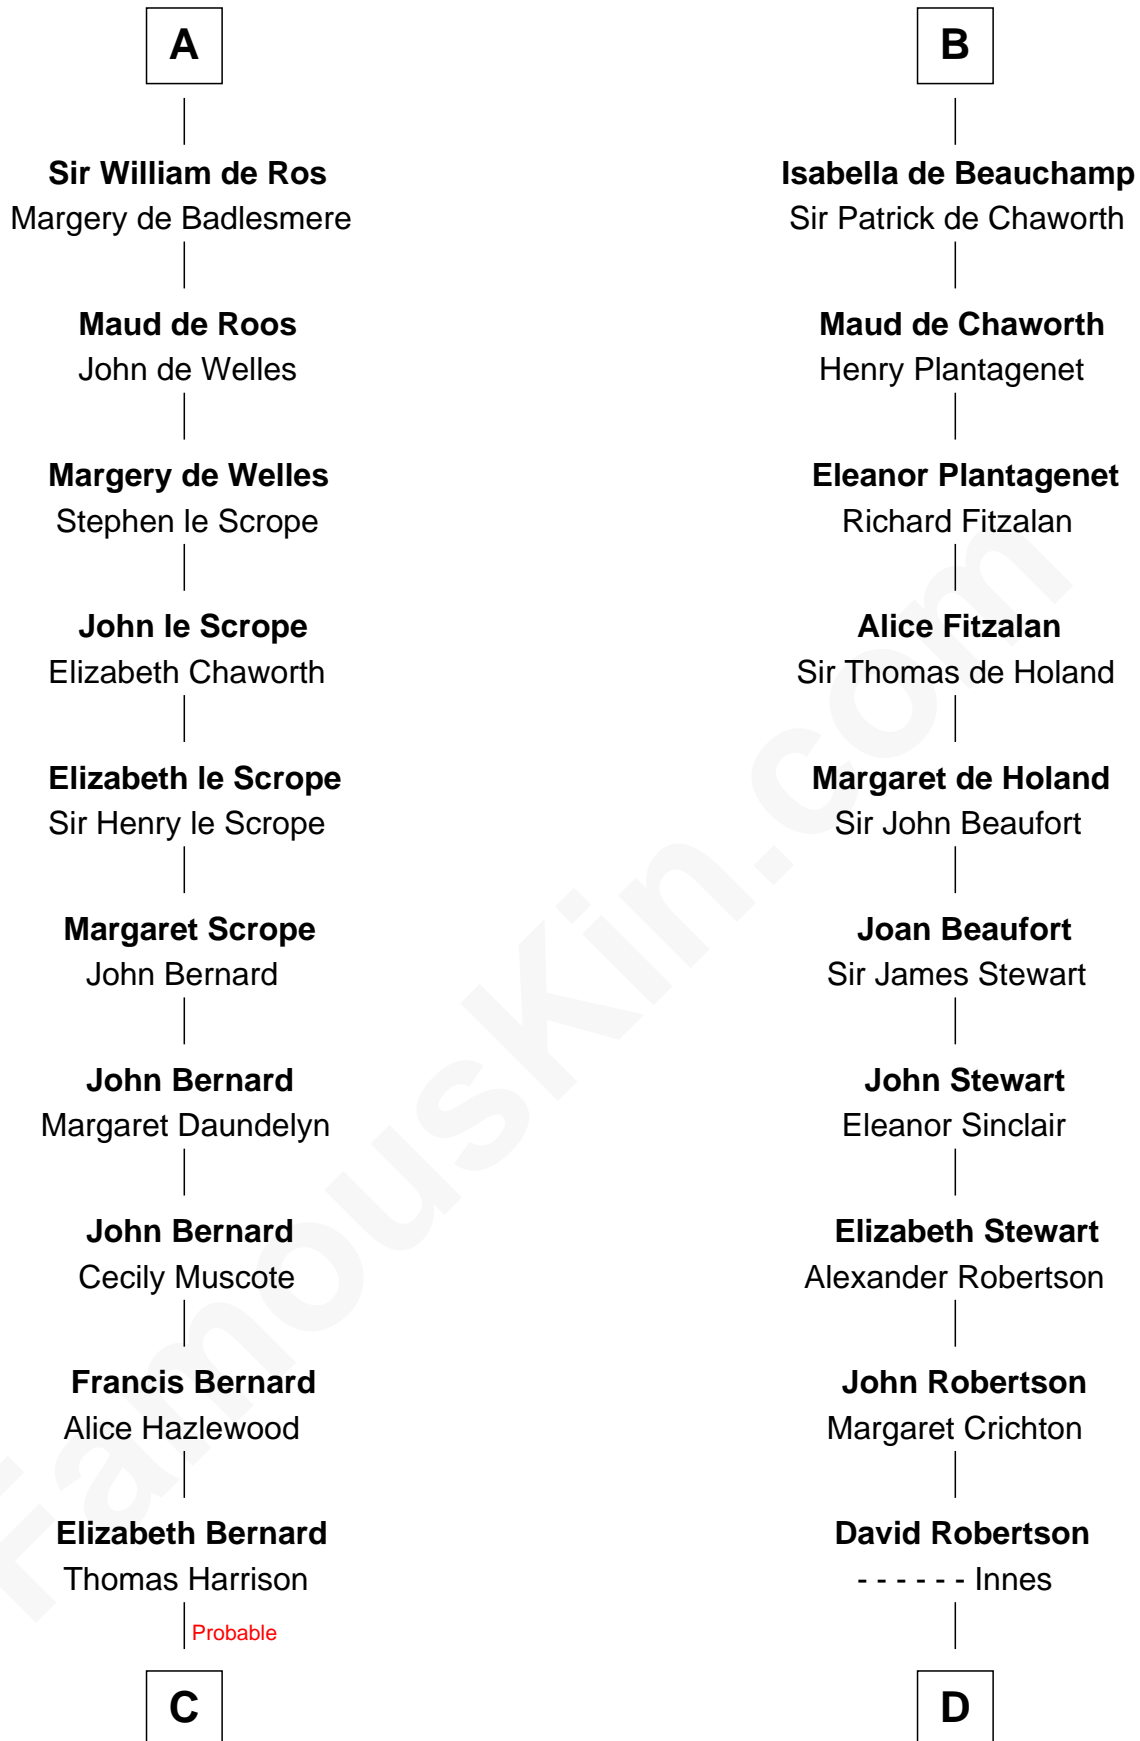

FamousKin.com

Relationship Chart of

Francis Lightfoot Lee

Signer of the Declaration of Independence

21st cousin of

Patrick Henry

1st and 6th Governor of Virginia

Sir Walter Giffard

Agnes Flaitel

C

Benjamin Harrison

Mary - - - - -

Benjamin Harrison

Hannah Churchill

Hannah Harrison

Philip Ludwell

Hannah Ludwell

Gov. Thomas Lee

Francis Lightfoot Lee

Signer of Declaration of Independence

D

William Robertson

Isabel Petrie

William Robertson