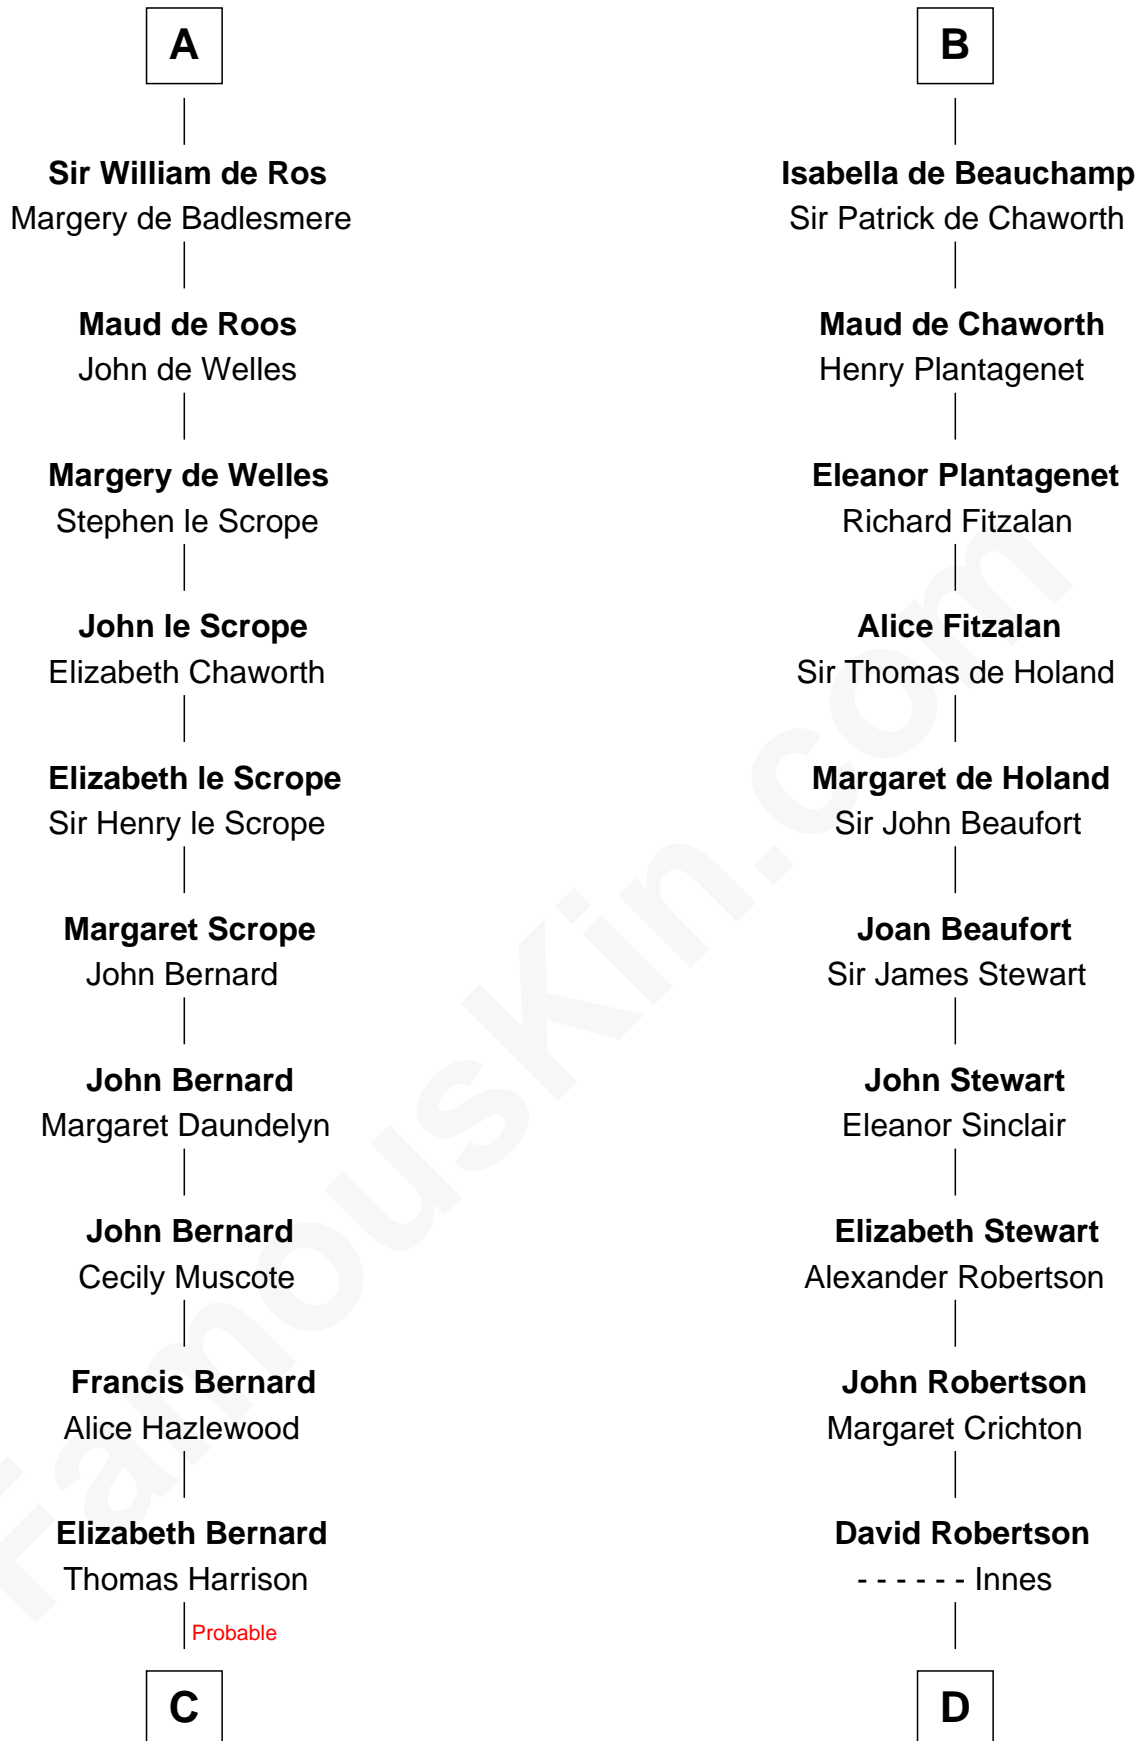

FamousKin.com

Relationship Chart of

Francis Lightfoot Lee

Signer of the Declaration of Independence

21st cousin of

Patrick Henry

1st and 6th Governor of Virginia

Gilbert Crispin

C

Benjamin Harrison

Mary - - - - -

Benjamin Harrison

Hannah Churchill

Hannah Harrison

Philip Ludwell

Hannah Ludwell

Gov. Thomas Lee

Francis Lightfoot Lee

Signer of Declaration of Independence

D

William Robertson

Isabel Petrie

William Robertson

Margaret Mitchell