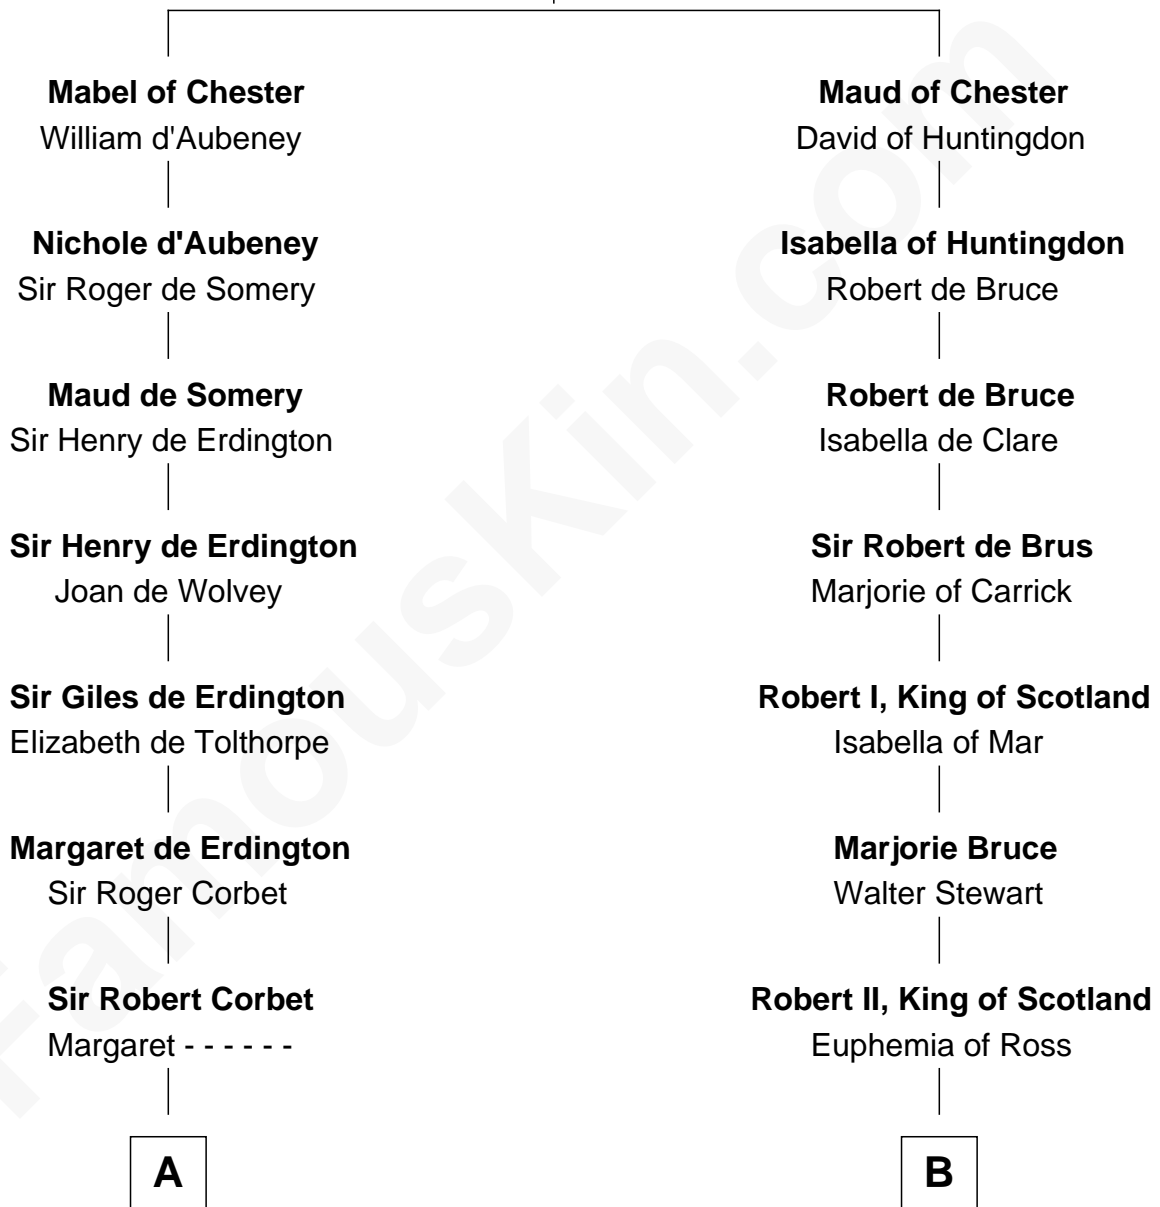

## Relationship Chart of

### Francis Lightfoot Lee

*Signer of the Declaration of Independence*

18th cousin of

### Patrick Henry

*1st and 6th Governor of Virginia*

**Hugh de Kevelioc**  
Bertrade de Montfort

**C**

**Gov. Thomas Lee**

Hannah Ludwell

**Francis Lightfoot Lee**

*Signer of Declaration of Independence*