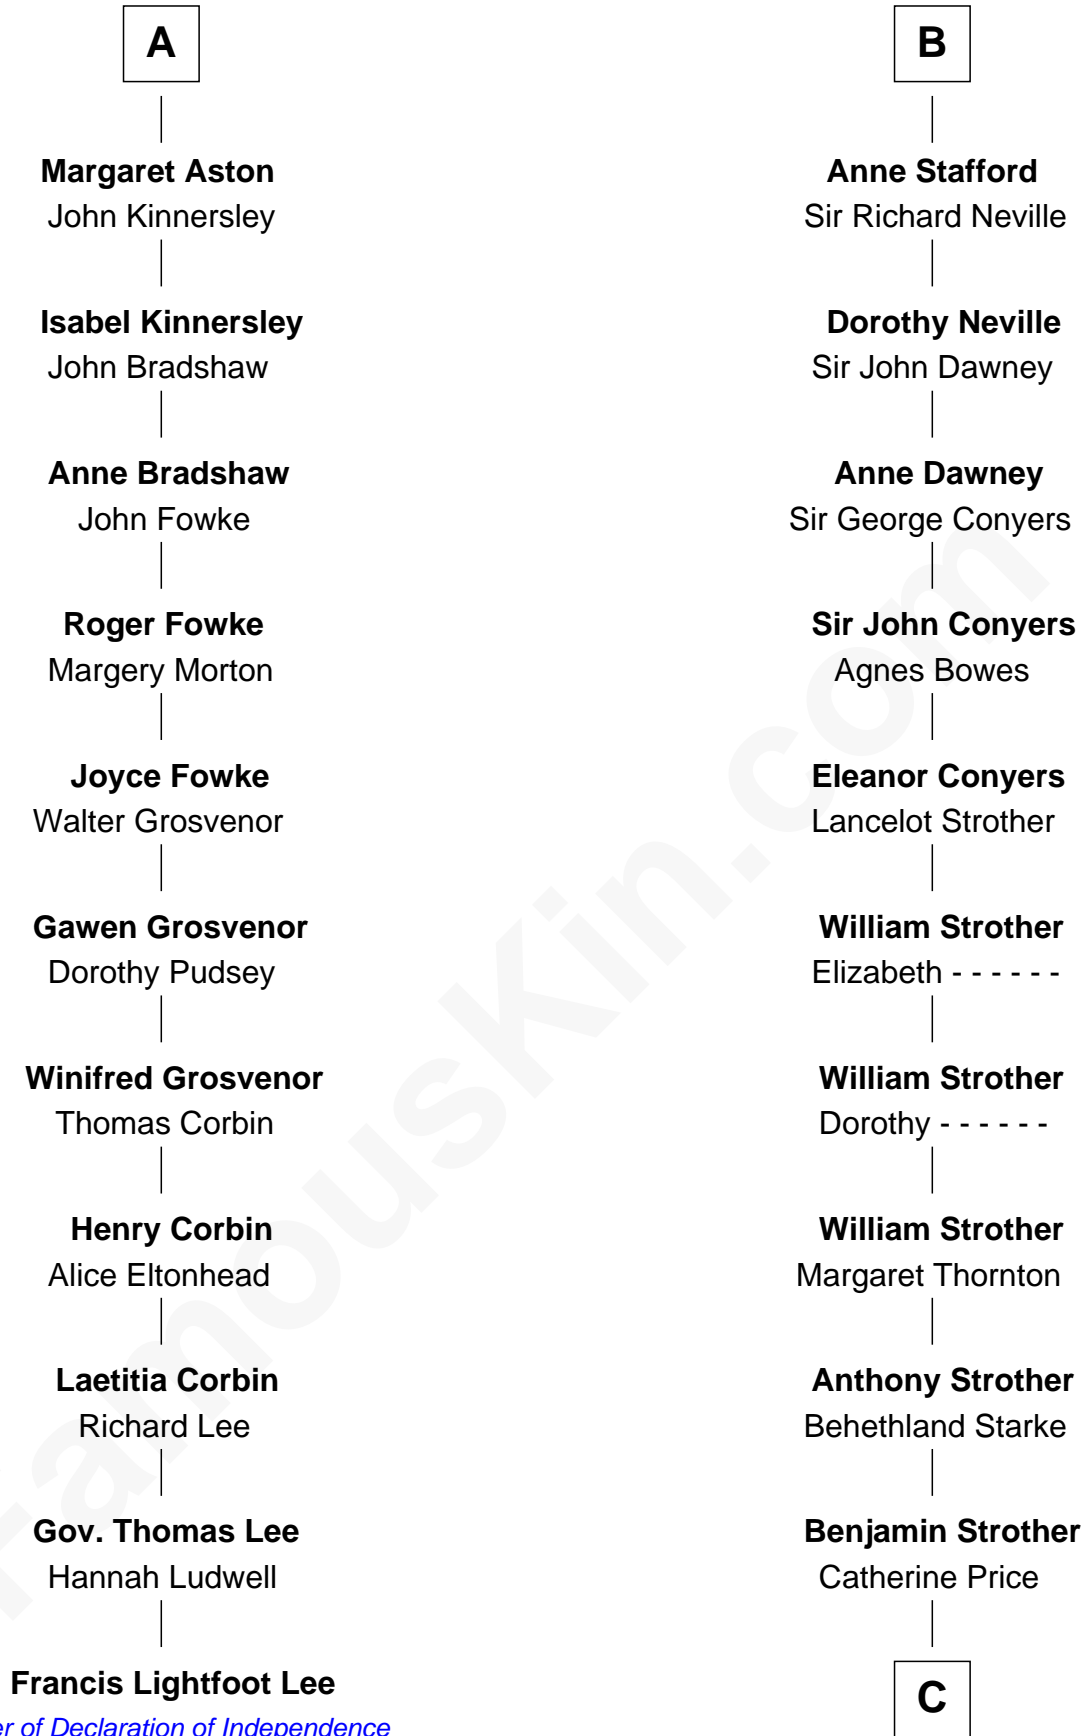

FamousKin.com

Relationship Chart of

Francis Lightfoot Lee

Signer of the Declaration of Independence

17th cousin 4 times removed of

Randolph Scott
Movie Actor

C

—
Catherine Price Strother

Joseph Minor Crane

—
John William Crane

Margaret Ann Sadler

—
Joseph Minor Crane

Lavinia Lionberger

—
Lucy Lionberger Crane

George Grant Scott

—
Randolph Scott