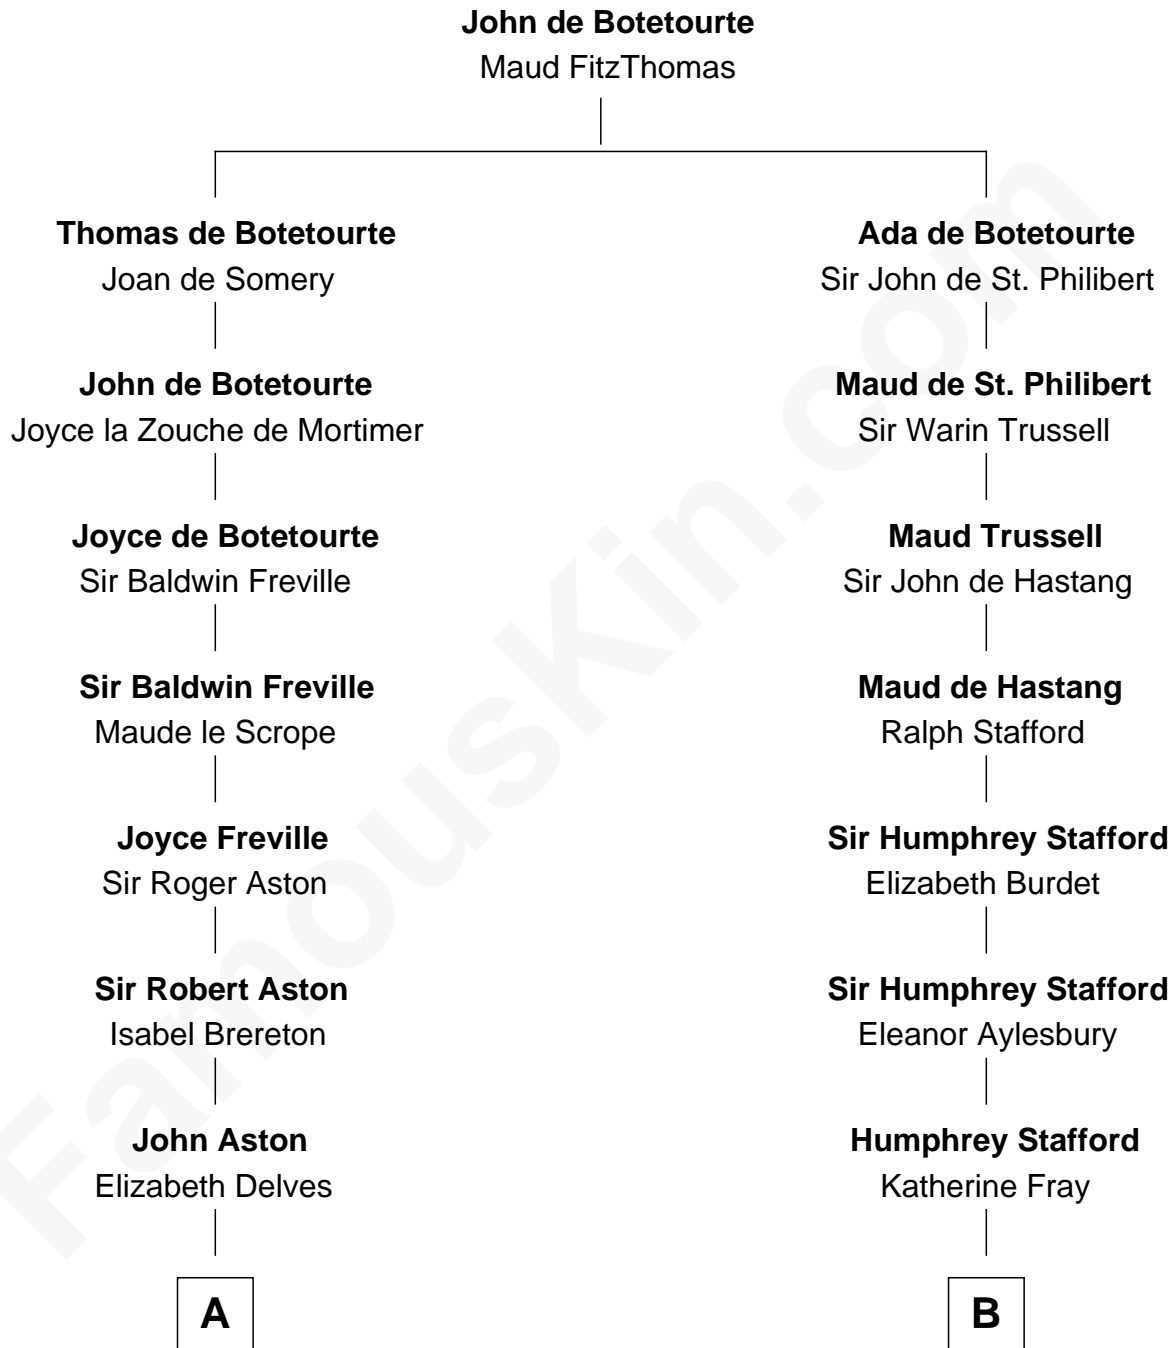

FamousKin.com

Relationship Chart of

Francis Lightfoot Lee

Signer of the Declaration of Independence

17th cousin 4 times removed of

Randolph Scott
Movie Actor

C

—
Catherine Price Strother

Joseph Minor Crane

—
John William Crane

Margaret Ann Sadler

—
Joseph Minor Crane

Lavinia Lionberger

—
Lucy Lionberger Crane

George Grant Scott

—
Randolph Scott