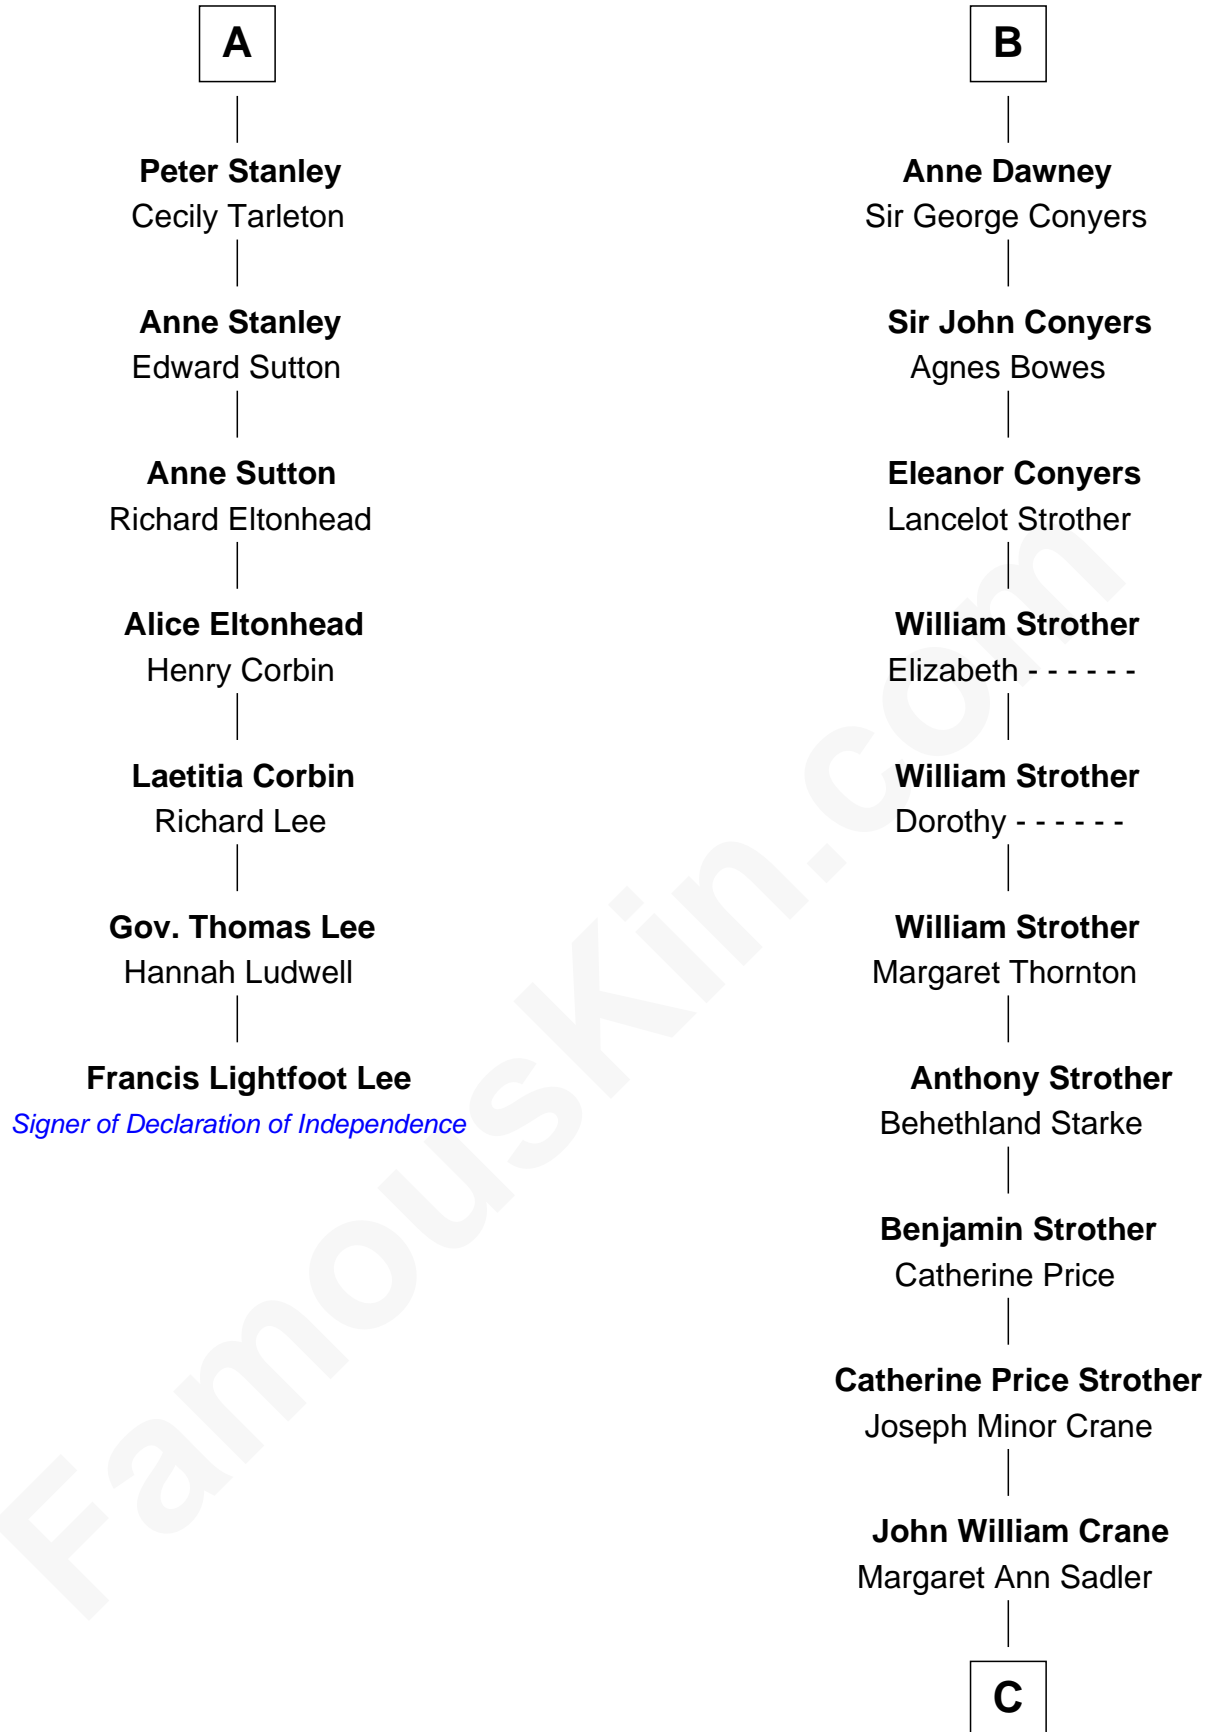

FamousKin.com

Relationship Chart of

Francis Lightfoot Lee

Signer of the Declaration of Independence

13th cousin 6 times removed of

Randolph Scott

Movie Actor

C

—
Joseph Minor Crane

Lavinia Lionberger

—
Lucy Lionberger Crane

George Grant Scott

—
Randolph Scott

Movie Actor

FamousKin.com