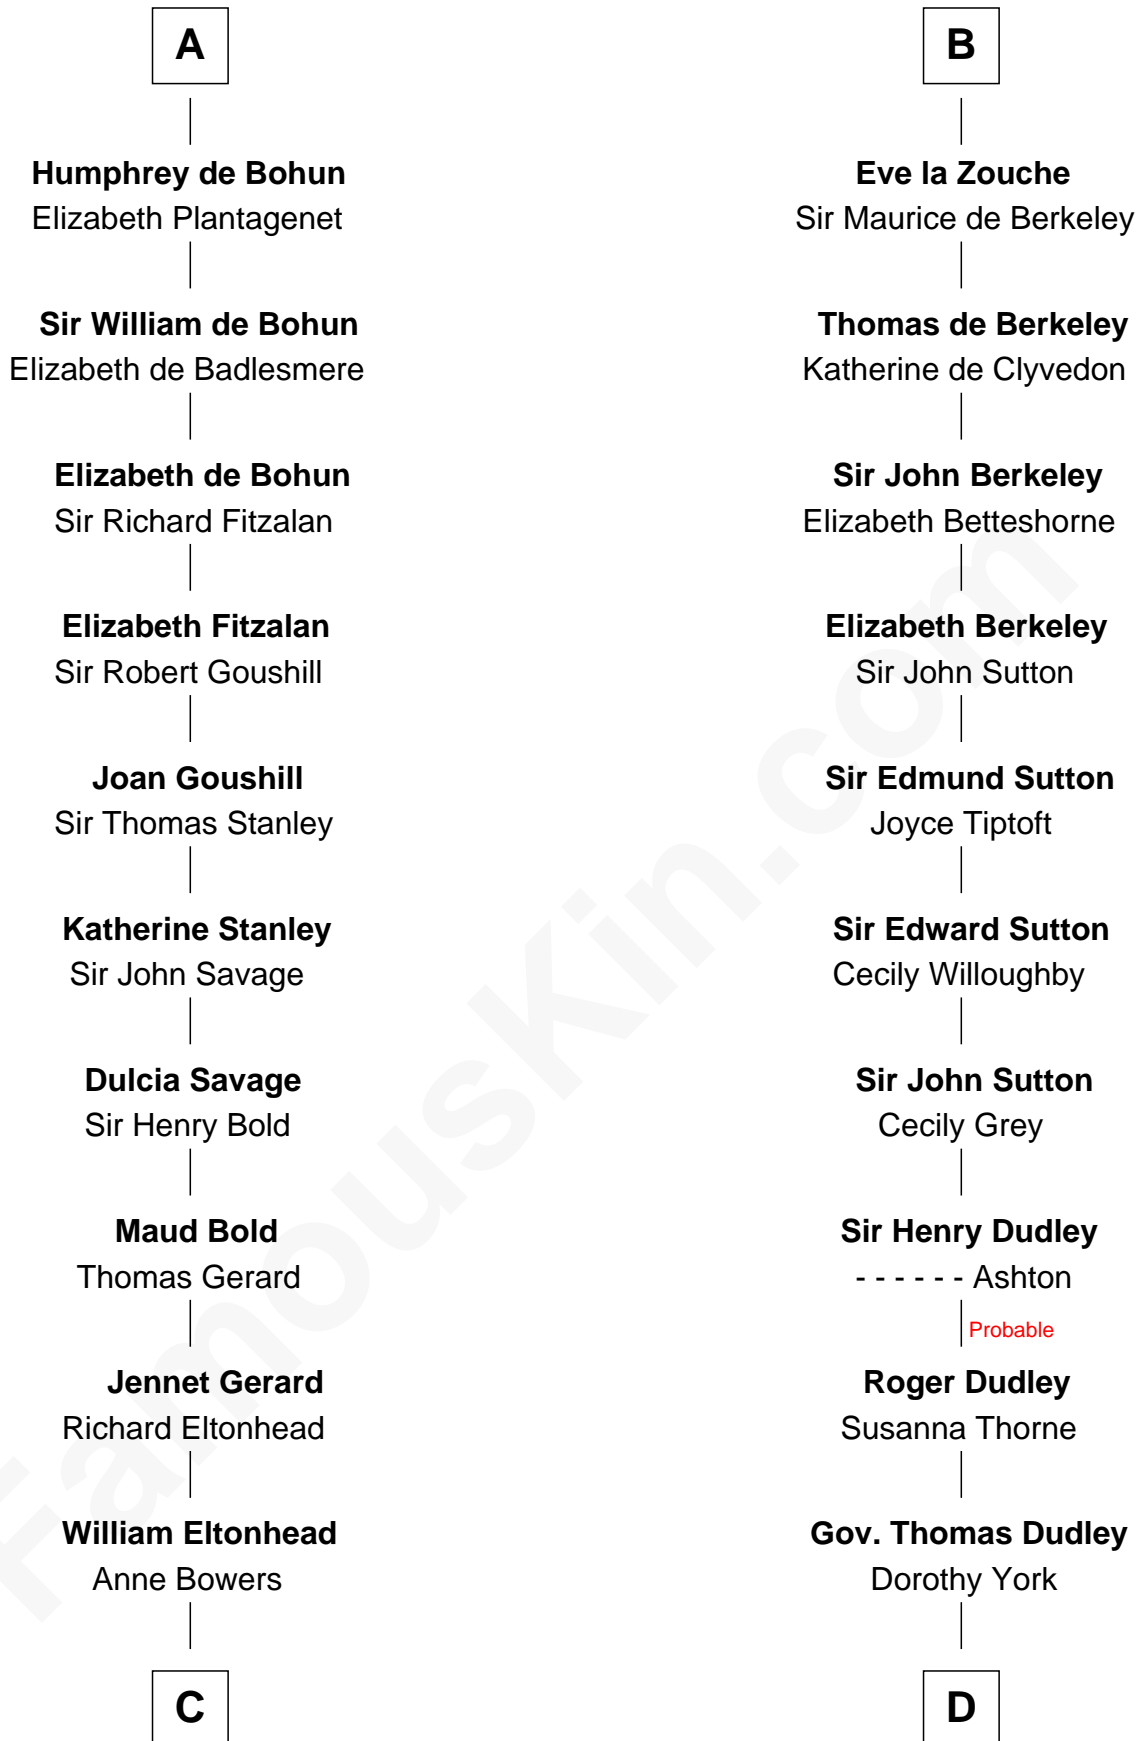

## Relationship Chart of

### Francis Lightfoot Lee

*Signer of the Declaration of Independence*

21st cousin of

### John Langdon

*Signer of the U.S. Constitution*

**C**

**Richard Eltonhead**

Anne Sutton

**Alice Eltonhead**

Henry Corbin

**Laetitia Corbin**