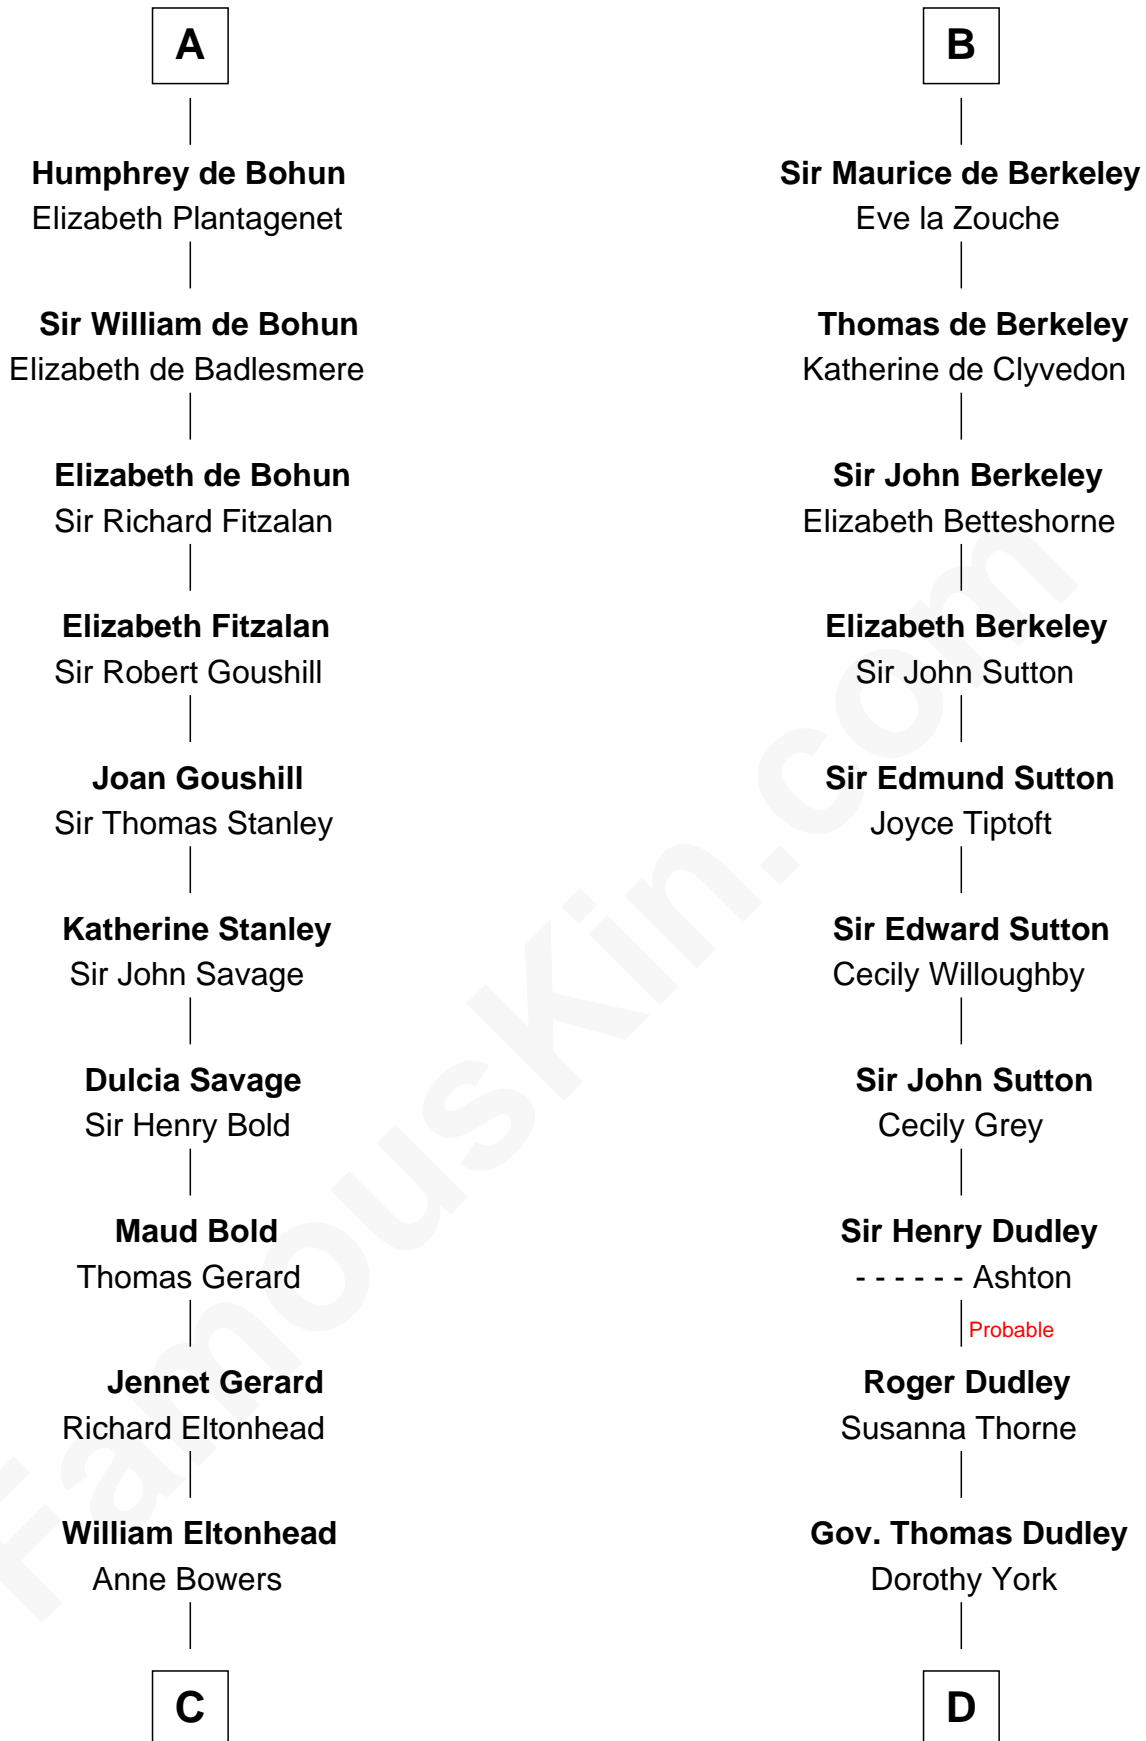

FamousKin.com

Relationship Chart of

Francis Lightfoot Lee

Signer of the Declaration of Independence

21st cousin of

John Langdon

Signer of the U.S. Constitution

C

Richard Eltonhead

Anne Sutton

Alice Eltonhead

Henry Corbin

Laetitia Corbin

Richard Lee

Gov. Thomas Lee

Hannah Ludwell