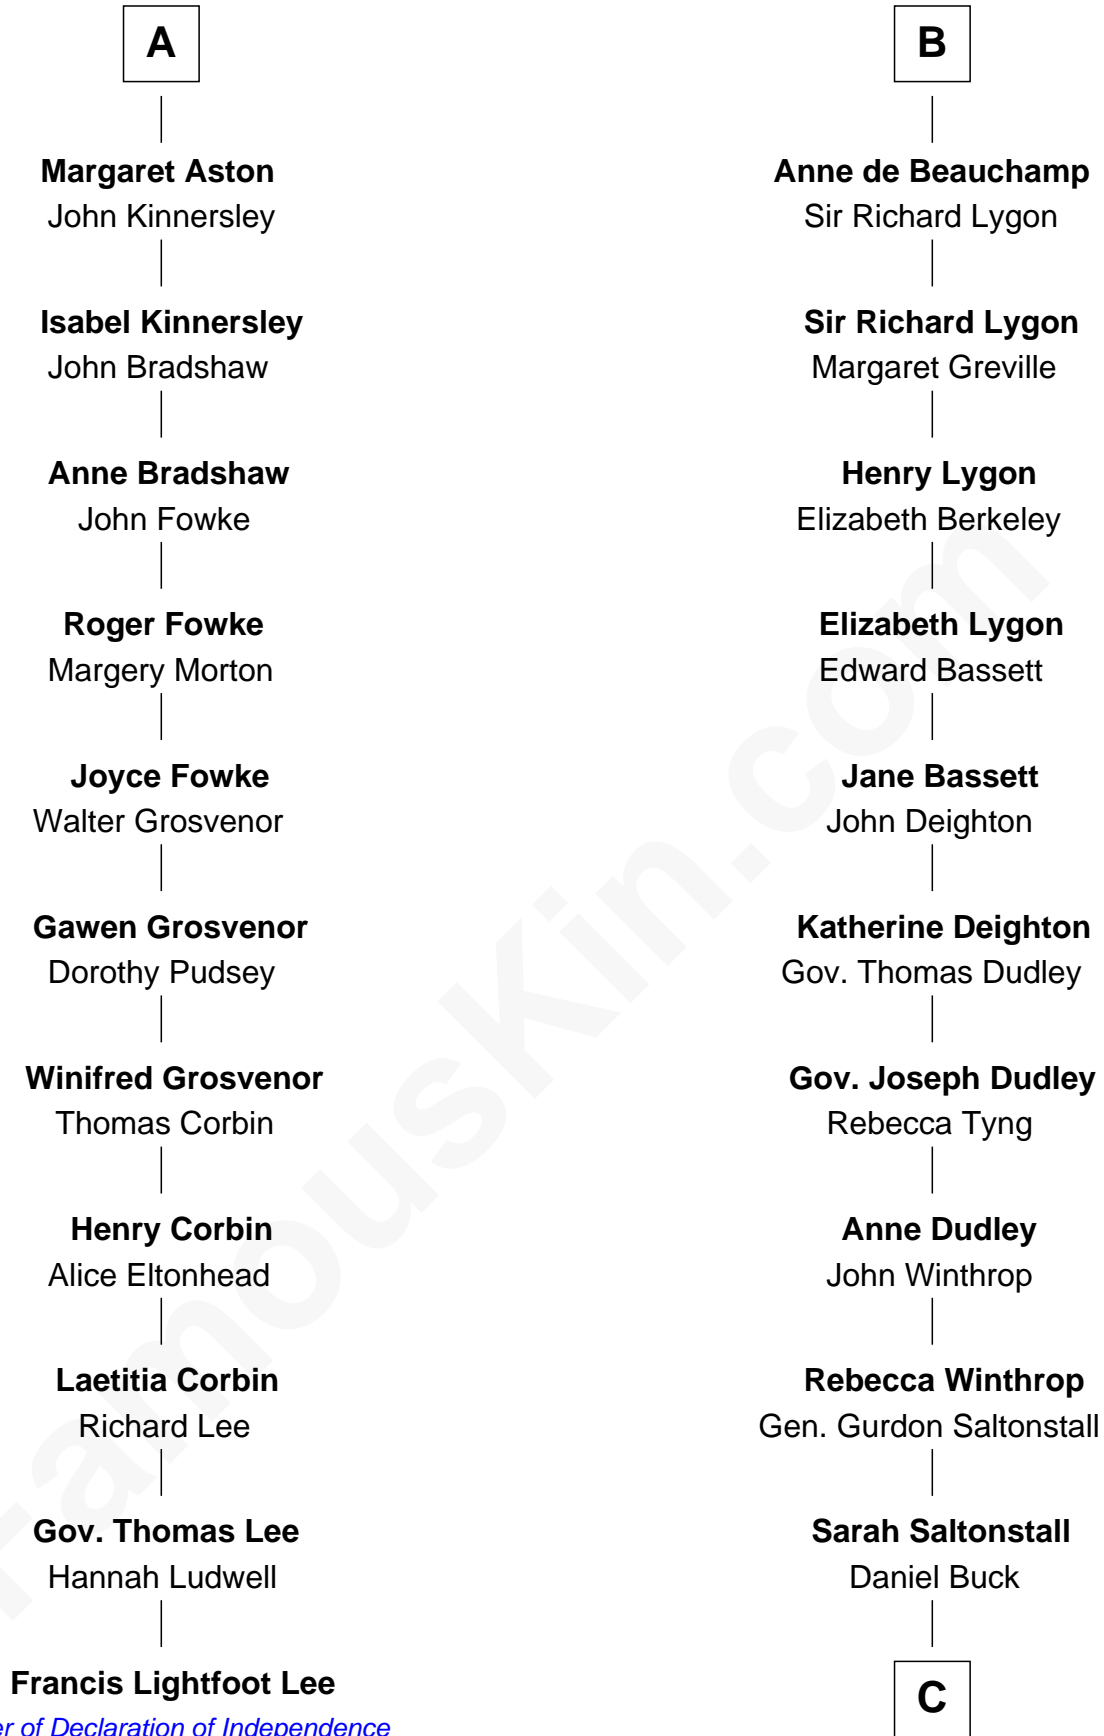

## Relationship Chart of

### Francis Lightfoot Lee

*Signer of the Declaration of Independence*

17th cousin 4 times removed of

### Louis Auchincloss

*Author*

**C**

**Gurdon Buck**

Susannah Mainwaring

**Elizabeth Buck**

John Auchincloss

**John Winthrop Auchincloss**