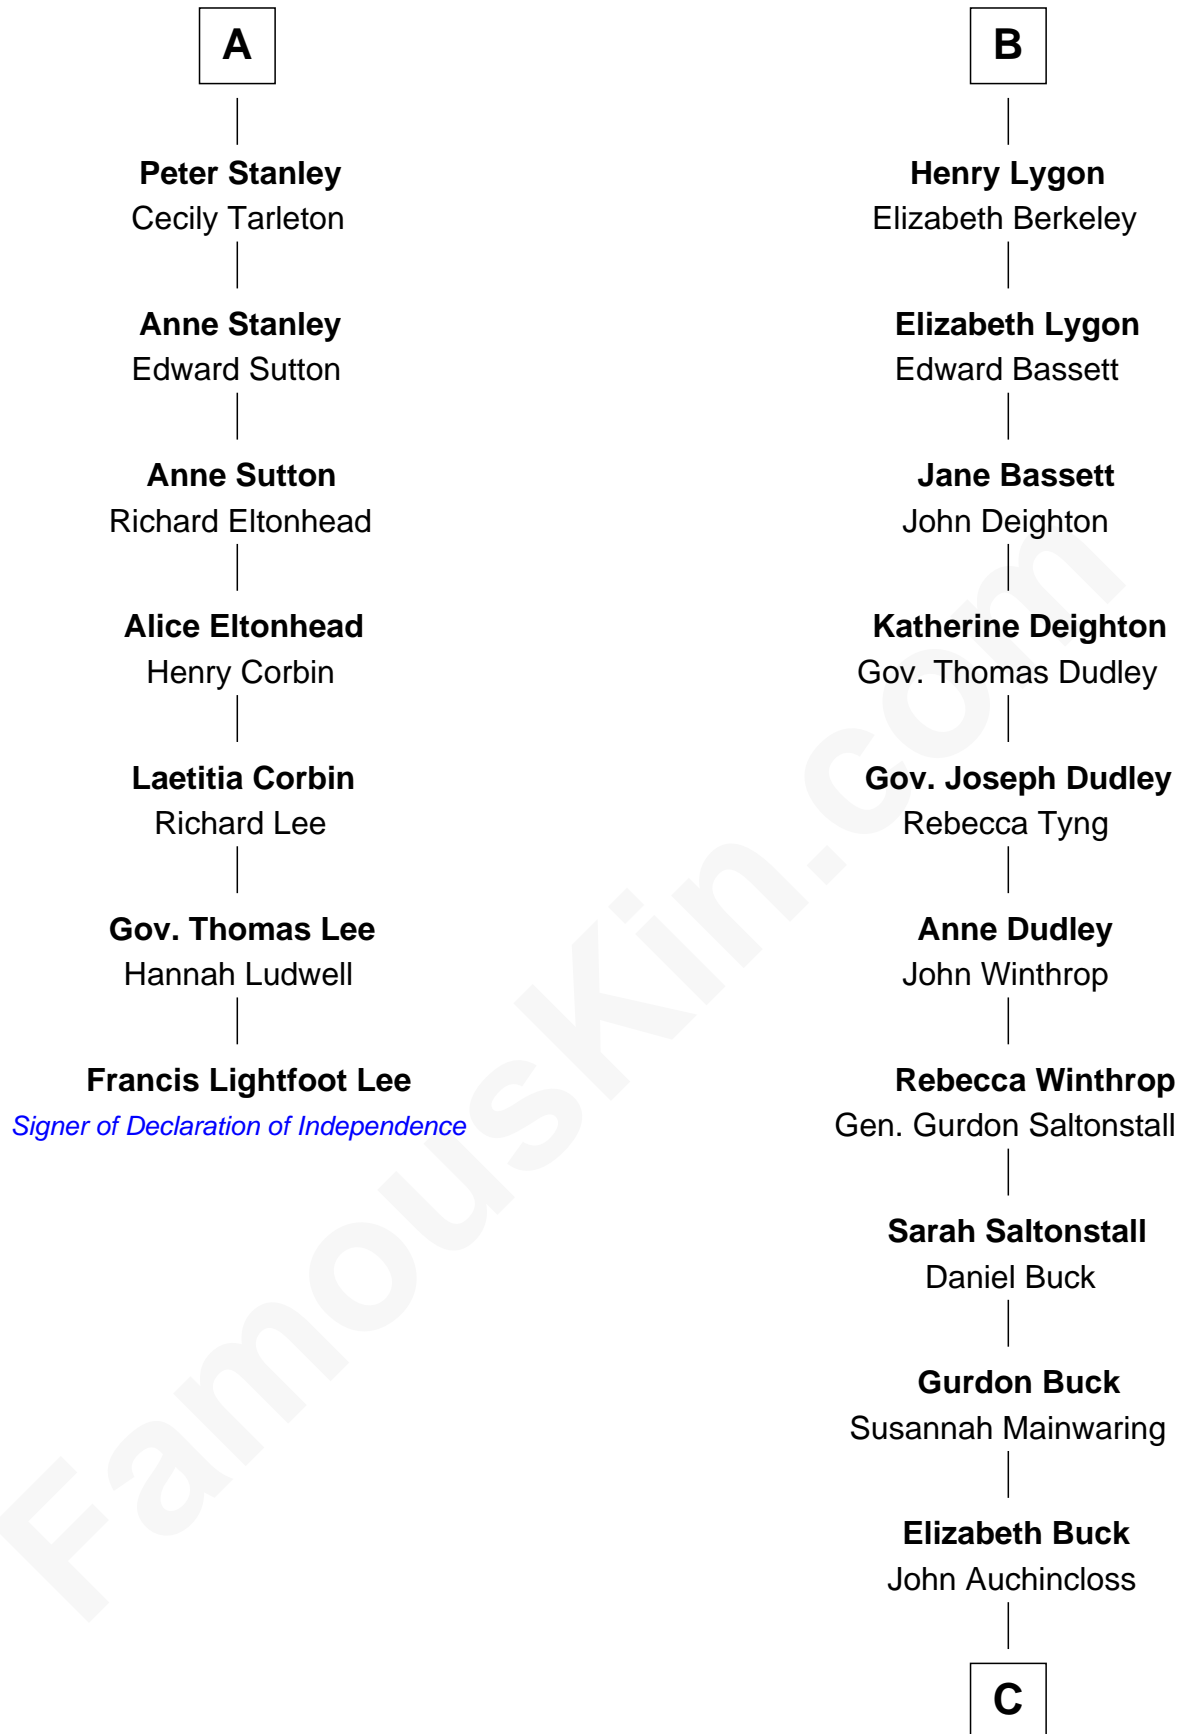

## Relationship Chart of

### Francis Lightfoot Lee

*Signer of the Declaration of Independence*

13th cousin 6 times removed of

**Louis Auchincloss**

*Author*

**Katherine de Hastang**

Ralph de Stafford

C

**John Winthrop Auchincloss**

Joanna Hone Russell

**Joseph Howland Auchincloss**

Priscilla Dixon Stanton

**Louis Auchincloss**

*Author*

FamousKin.com