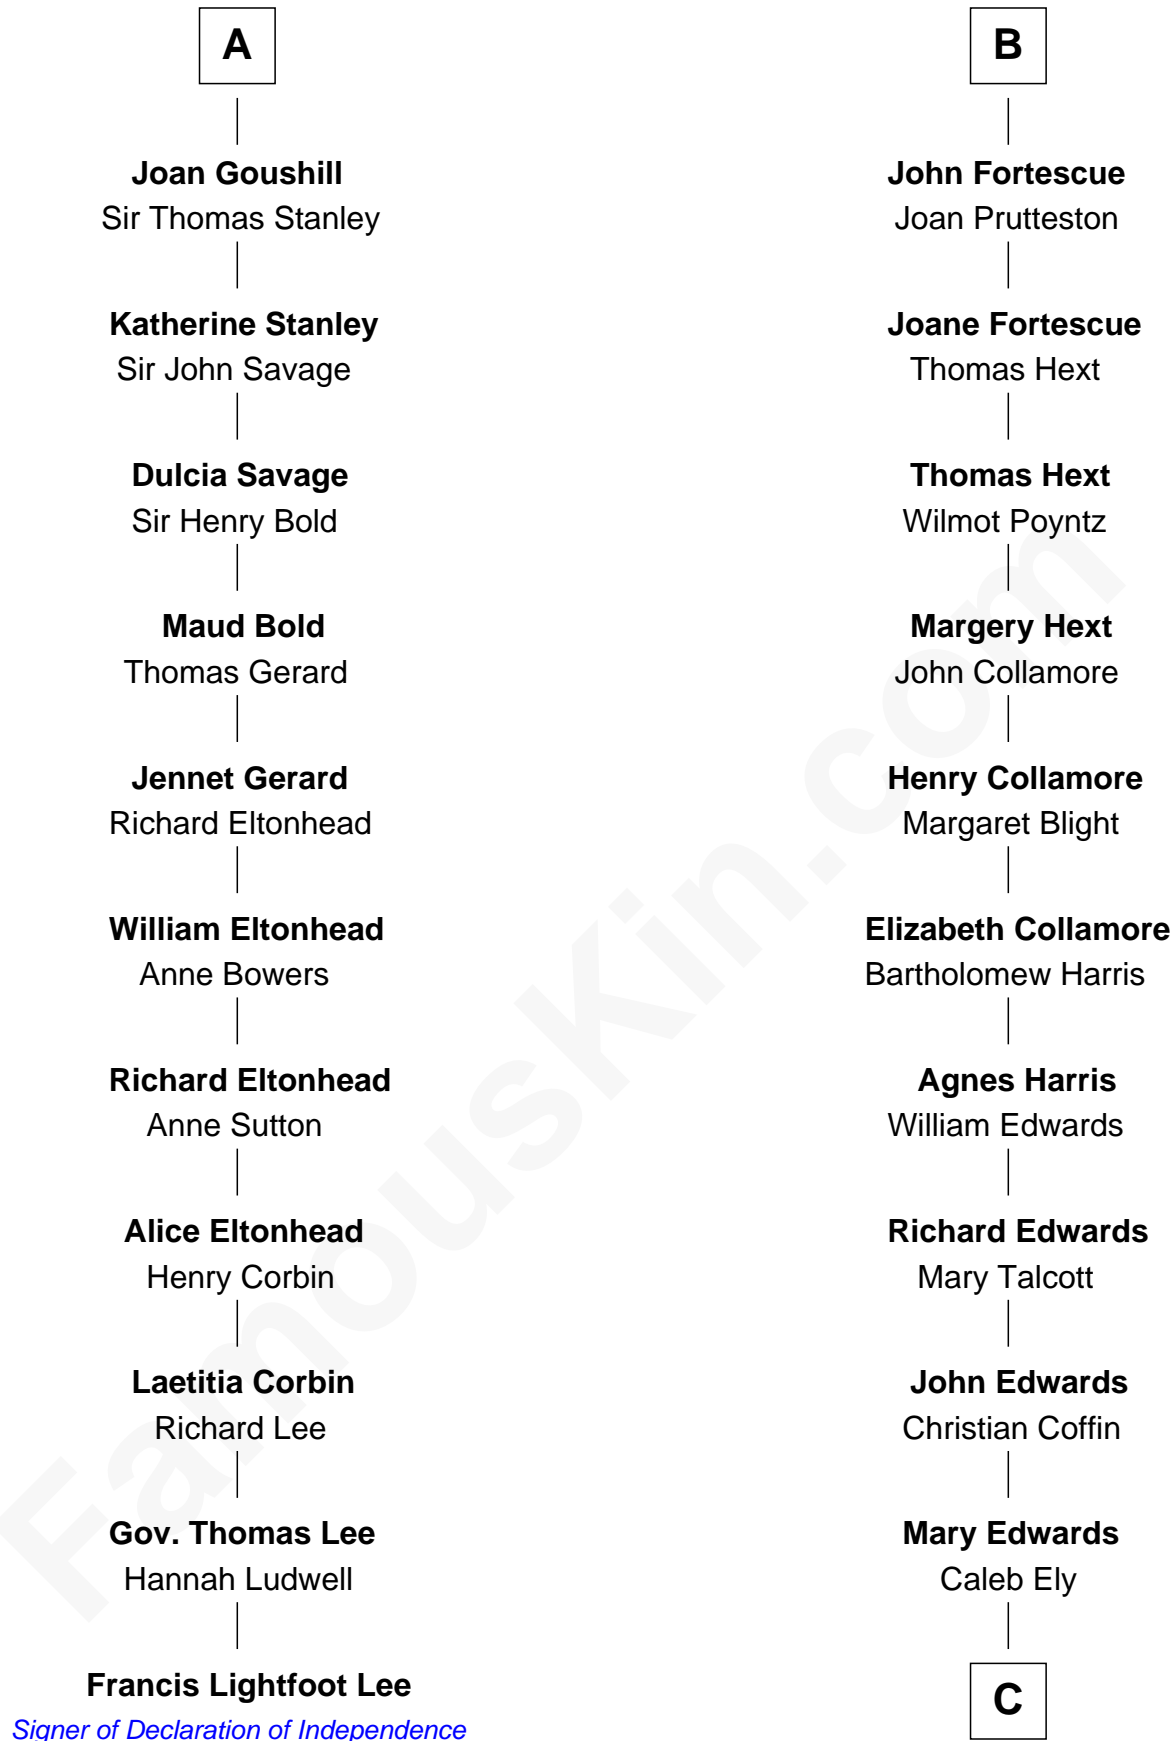

## Relationship Chart of

### Francis Lightfoot Lee

*Signer of the Declaration of Independence*

17th cousin 4 times removed of

**Clarence Day**

*Author of Life with Father*

**Sir Geoffrey FitzPiers**

Aveline de Clare

**C**

**William Ely**

Drusilla Brewster

**Mary Ely**

Henry Day

**Benjamin Henry Day**

Evelina Shepard

**Clarence Shepard Day**

Lavinia Elizabeth Stockwell