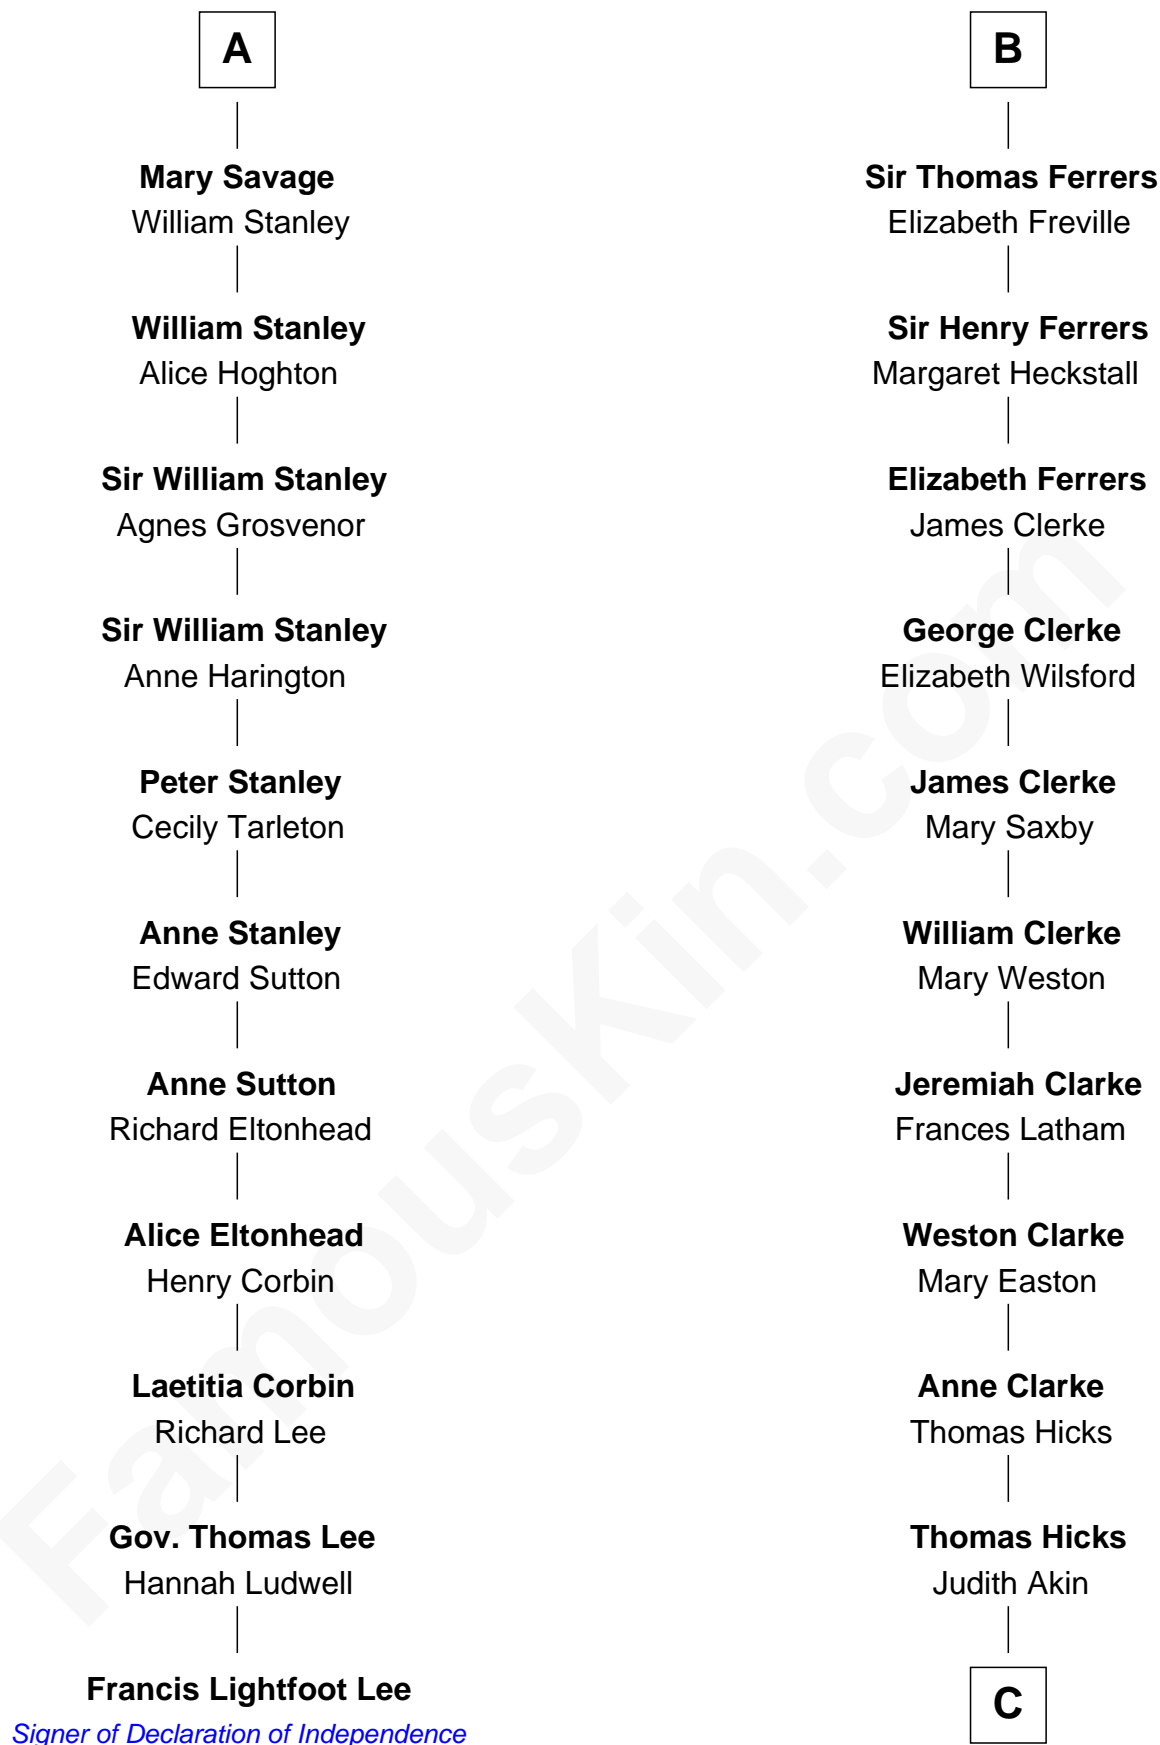

FamousKin.com

Relationship Chart of

Francis Lightfoot Lee

Signer of the Declaration of Independence

17th cousin 3 times removed of

Hetty Green

"The Witch of Wall Street"

C

—
Sarah Hicks

Gideon Howland

—
Gideon Howland

Mehitable Howland

—
Abby Slocum Howland

Edward Mott Robinson

—
Hetty Green

"The Witch of Wall Street"