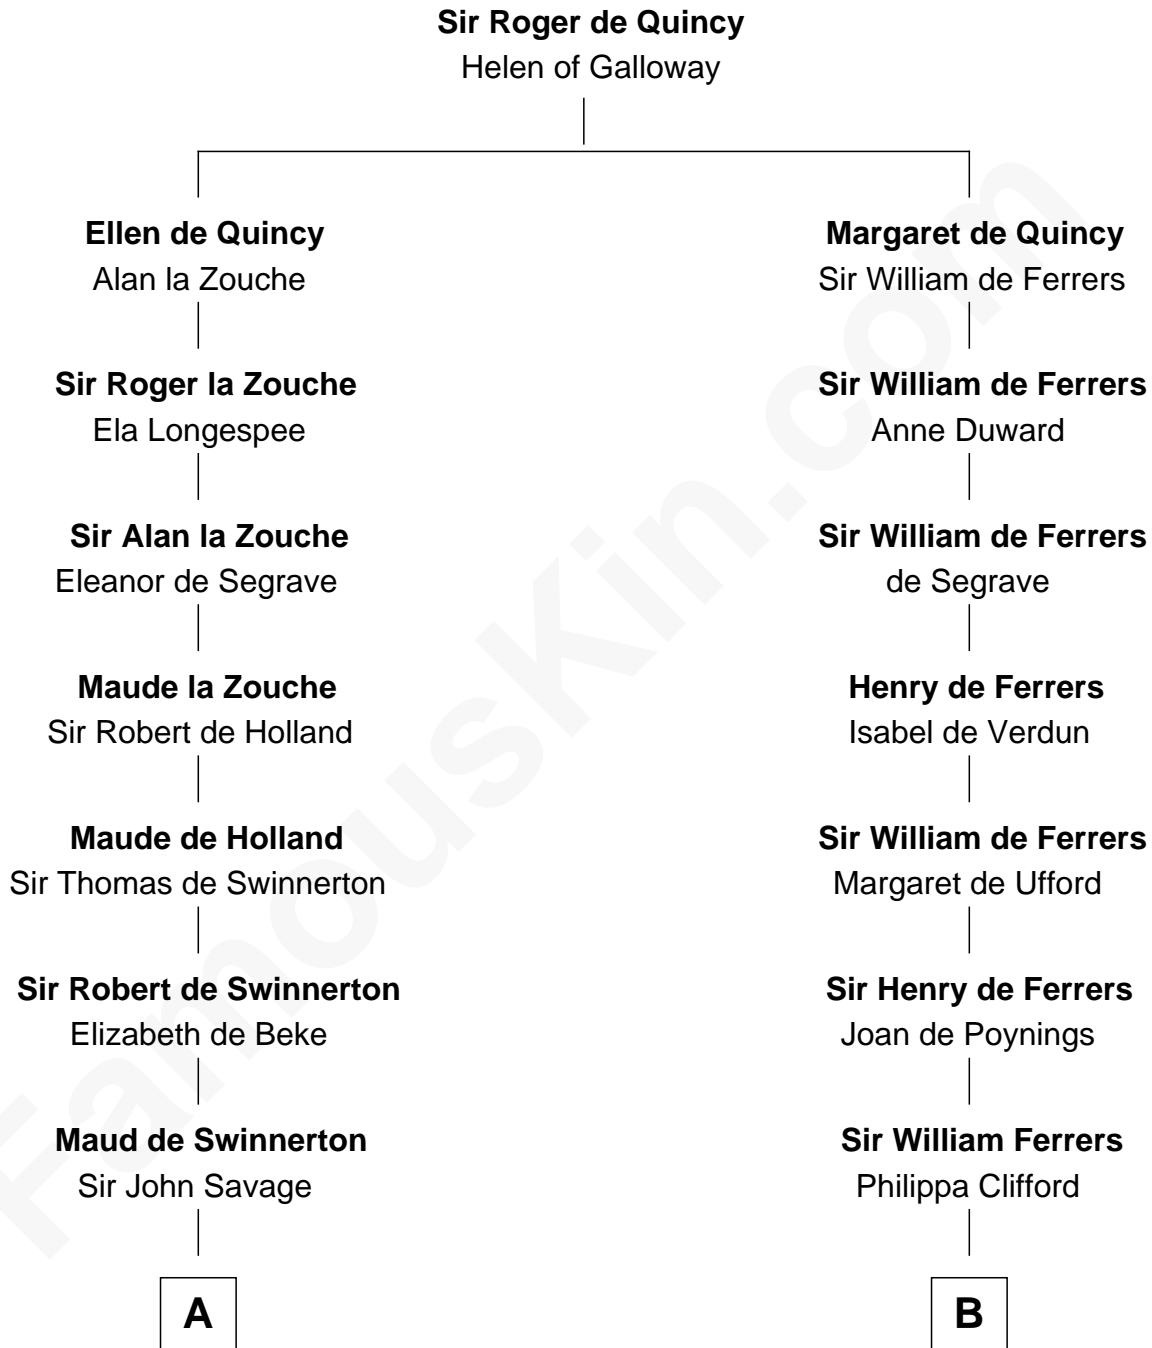

FamousKin.com

Relationship Chart of

Francis Lightfoot Lee

Signer of the Declaration of Independence

17th cousin 3 times removed of

Hetty Green

"The Witch of Wall Street"

C

—
Sarah Hicks

Gideon Howland

—
Gideon Howland

Mehitable Howland

—
Abby Slocum Howland

Edward Mott Robinson

—
Hetty Green

"The Witch of Wall Street"