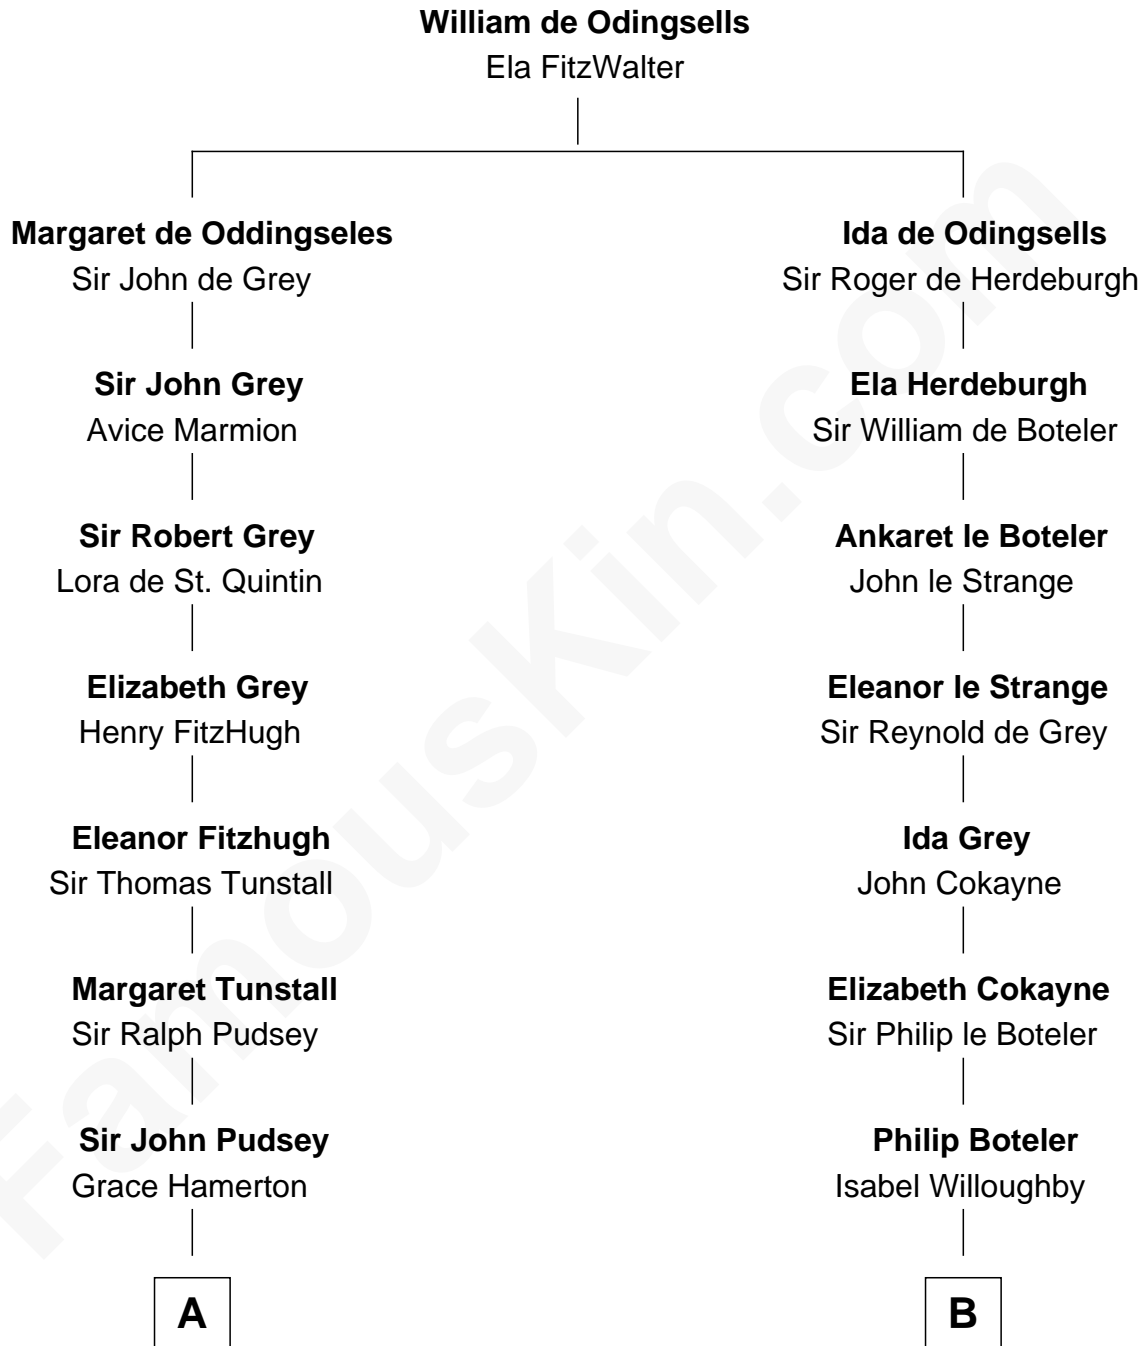

## Relationship Chart of

### Francis Lightfoot Lee

Signer of the Declaration of Independence

17th cousin 3 times removed of

**Hetty Green**

"The Witch of Wall Street"

**C**

—  
**Sarah Hicks**

Gideon Howland

—  
**Gideon Howland**

Mehitable Howland

—  
**Abby Slocum Howland**

Edward Mott Robinson

—  
**Hetty Green**

*"The Witch of Wall Street"*

FamousKin.com