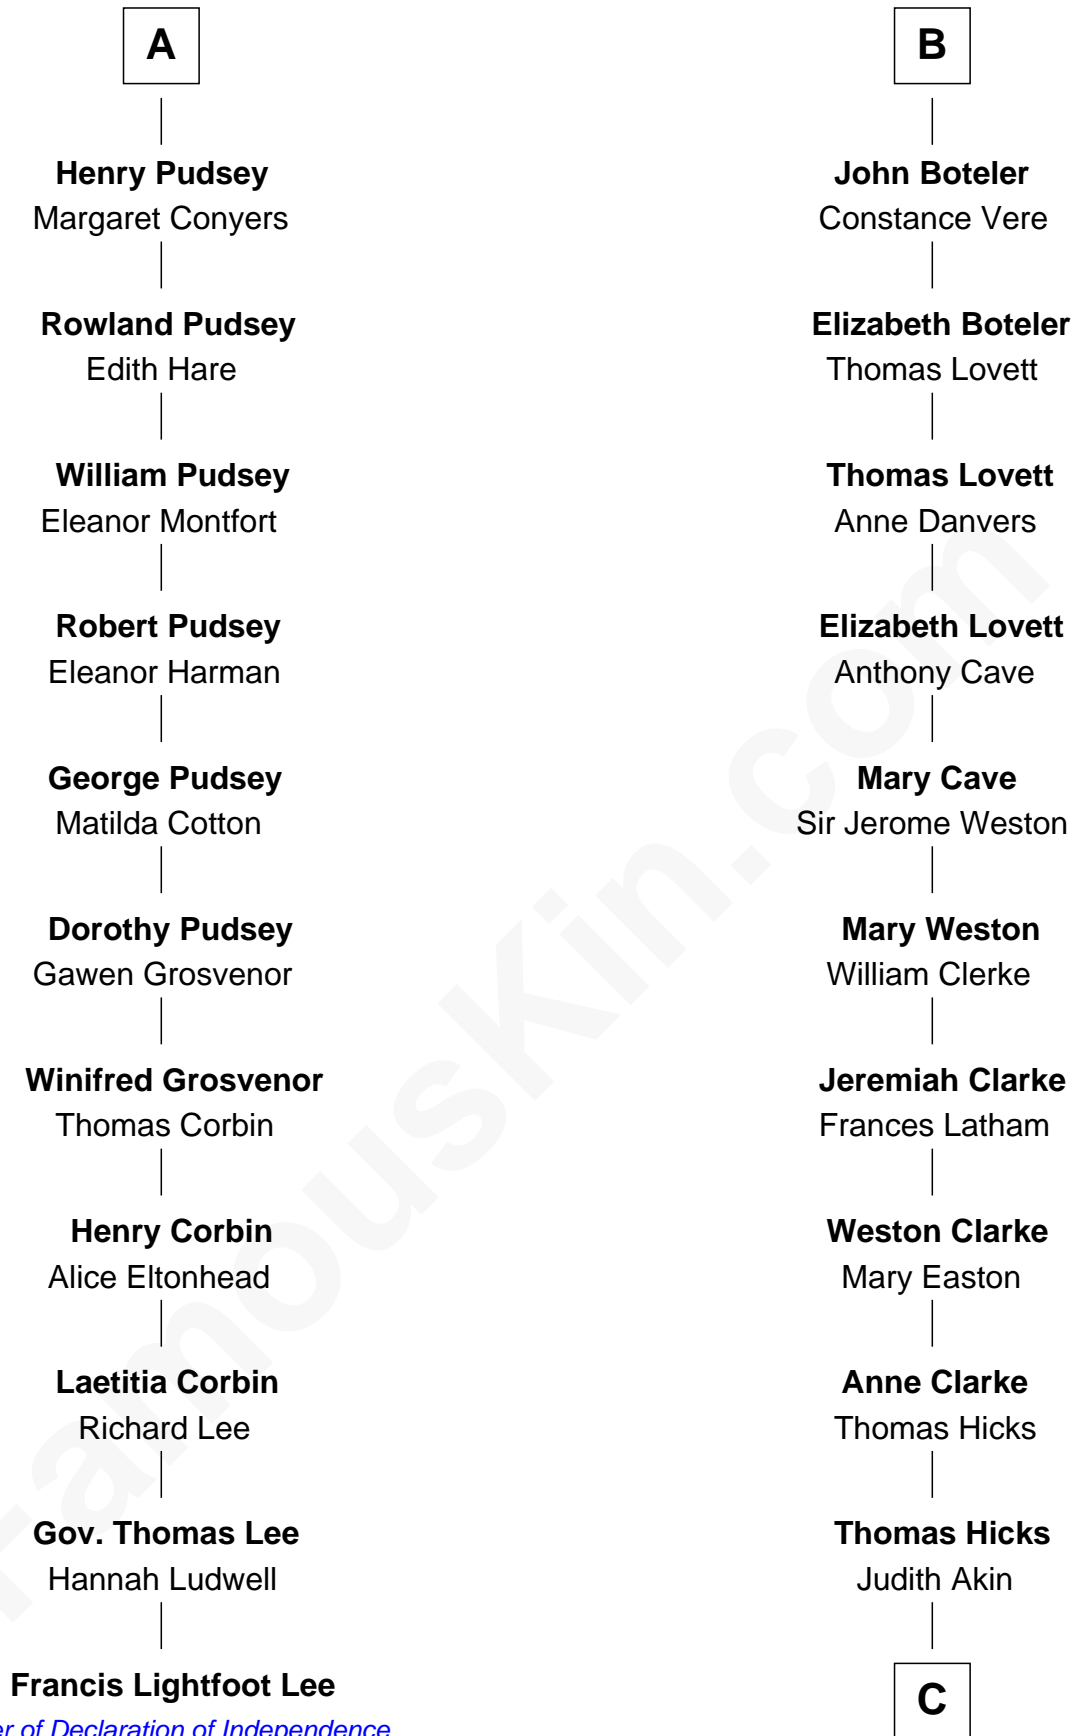

## Relationship Chart of

### Francis Lightfoot Lee

Signer of the Declaration of Independence

17th cousin 3 times removed of

**Hetty Green**

"The Witch of Wall Street"

**C**

—  
**Sarah Hicks**

Gideon Howland

—  
**Gideon Howland**

Mehitable Howland

—  
**Abby Slocum Howland**

Edward Mott Robinson

—  
**Hetty Green**

*"The Witch of Wall Street"*

FamousKin.com