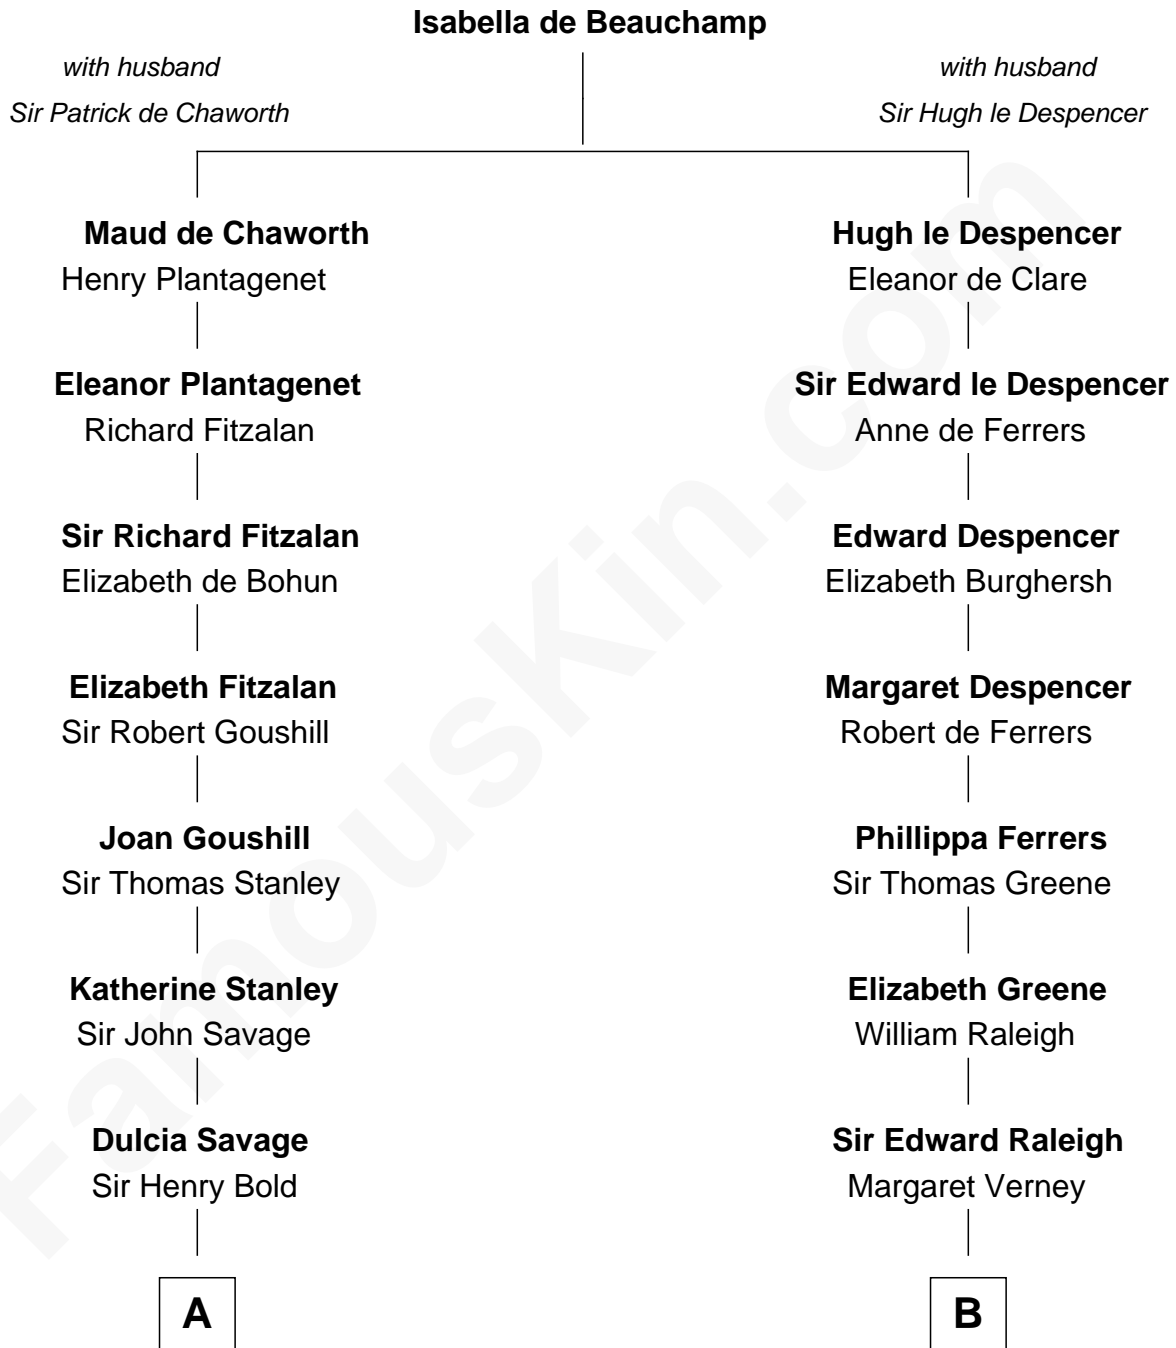

FamousKin.com

Relationship Chart of

Francis Lightfoot Lee

Signer of the Declaration of Independence

14th cousin 5 times removed of

Shanghai Pierce
Texas Cattleman

C

Susanna Stoddard

Isaac Pearce

Jonathan D. Pearce

Hanna Phillips Head

Shanghai Pierce

Texas Cattleman

FamousKin.com