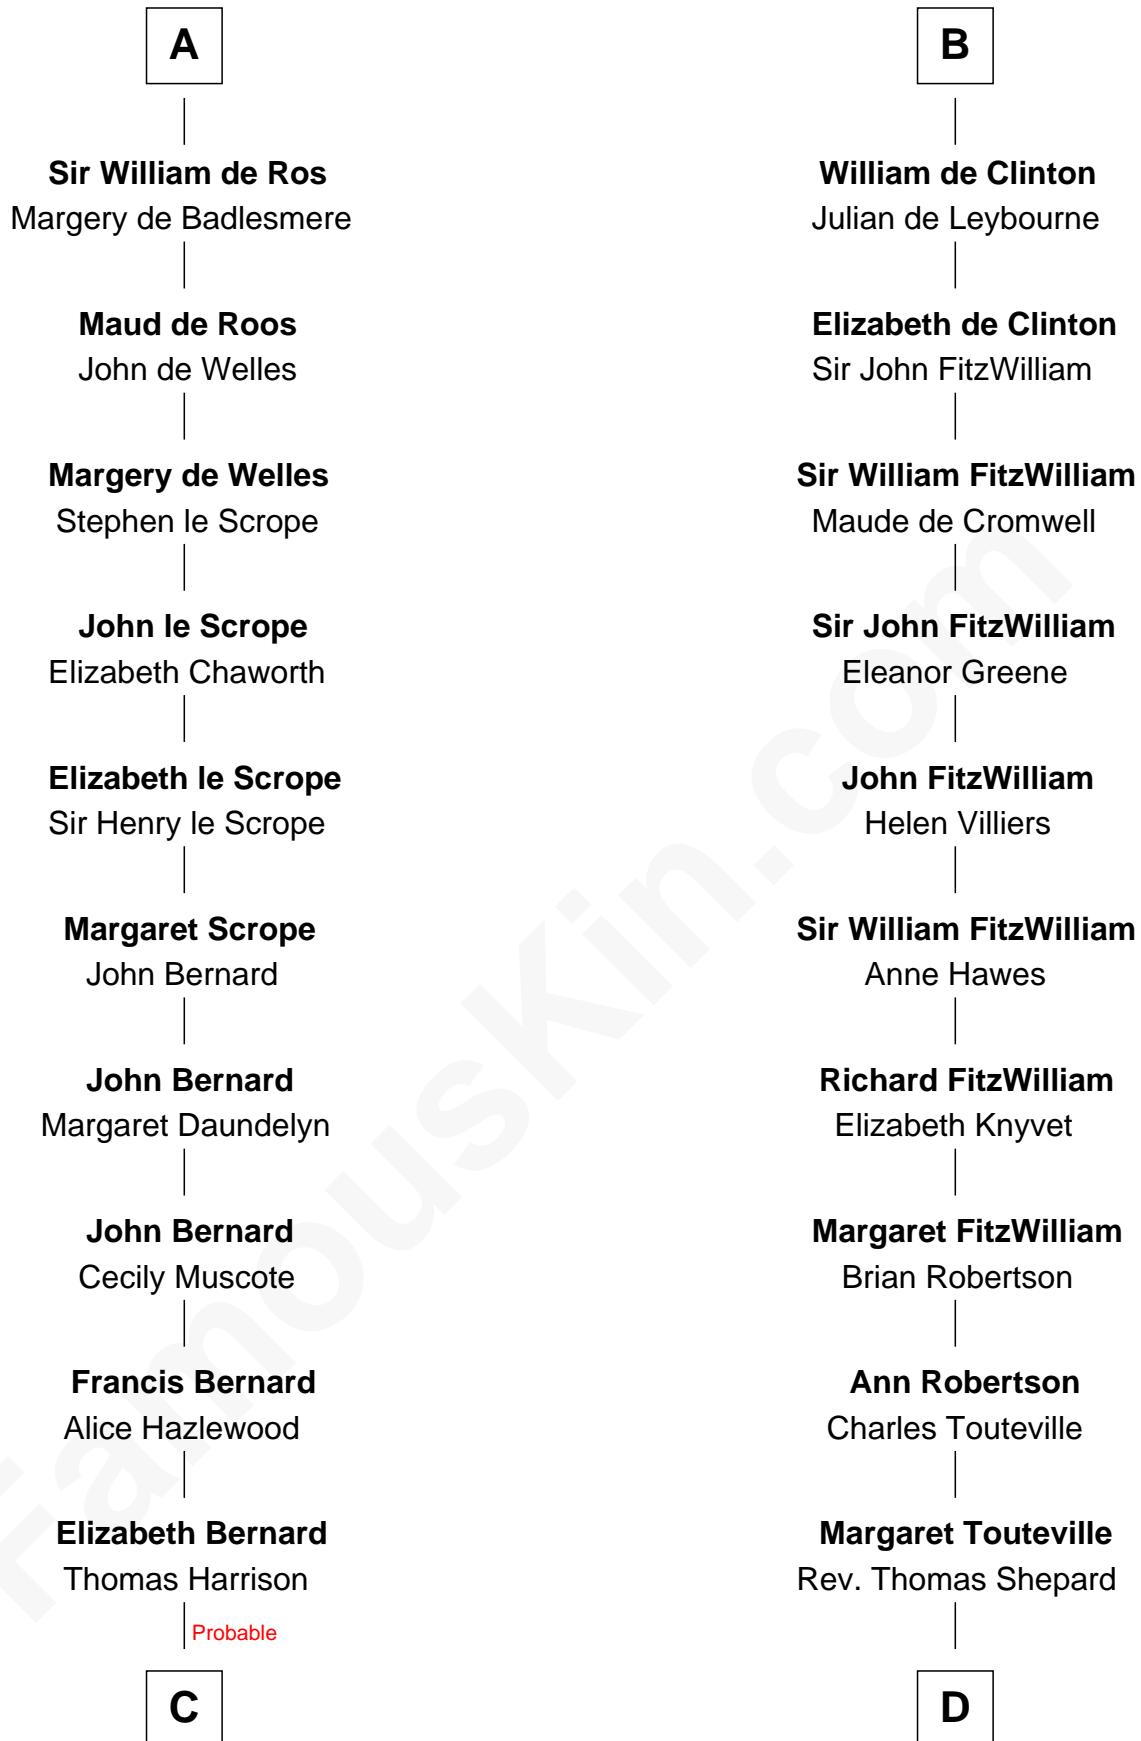

FamousKin.com

Relationship Chart of

Francis Lightfoot Lee

Signer of the Declaration of Independence

21st cousin of

Abigail (Smith) Adams

First Lady of President John Adams

Gilbert Crispin

C

Benjamin Harrison

Mary - - - - -

Benjamin Harrison

Hannah Churchill

Hannah Harrison

Philip Ludwell

Hannah Ludwell

Gov. Thomas Lee

Francis Lightfoot Lee

Signer of Declaration of Independence

D

Rev. Thomas Shepard

Anna Tyng

Anna Shepard

Daniel Quincy