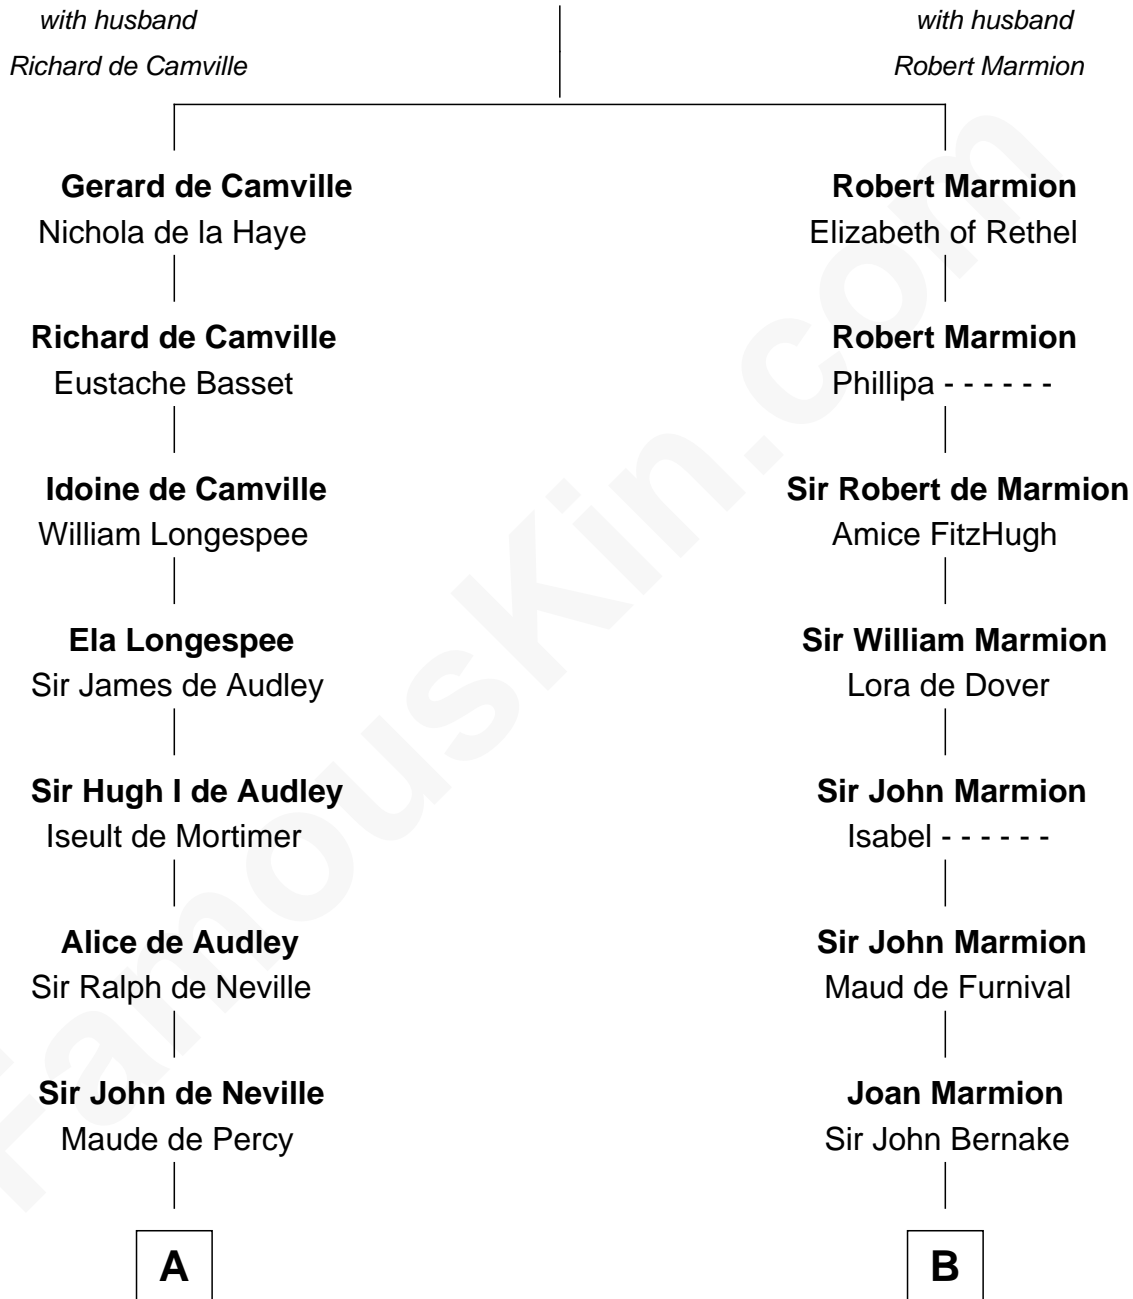

## Relationship Chart of

### Francis Lightfoot Lee

*Signer of the Declaration of Independence*

19th cousin 1 time removed of

### Abigail (Smith) Adams

*First Lady of President John Adams*

#### Miliscent of Rethel

**C**

**Hannah Harrison**

Philip Ludwell

**Hannah Ludwell**

Gov. Thomas Lee

**Francis Lightfoot Lee**

*Signer of Declaration of Independence*