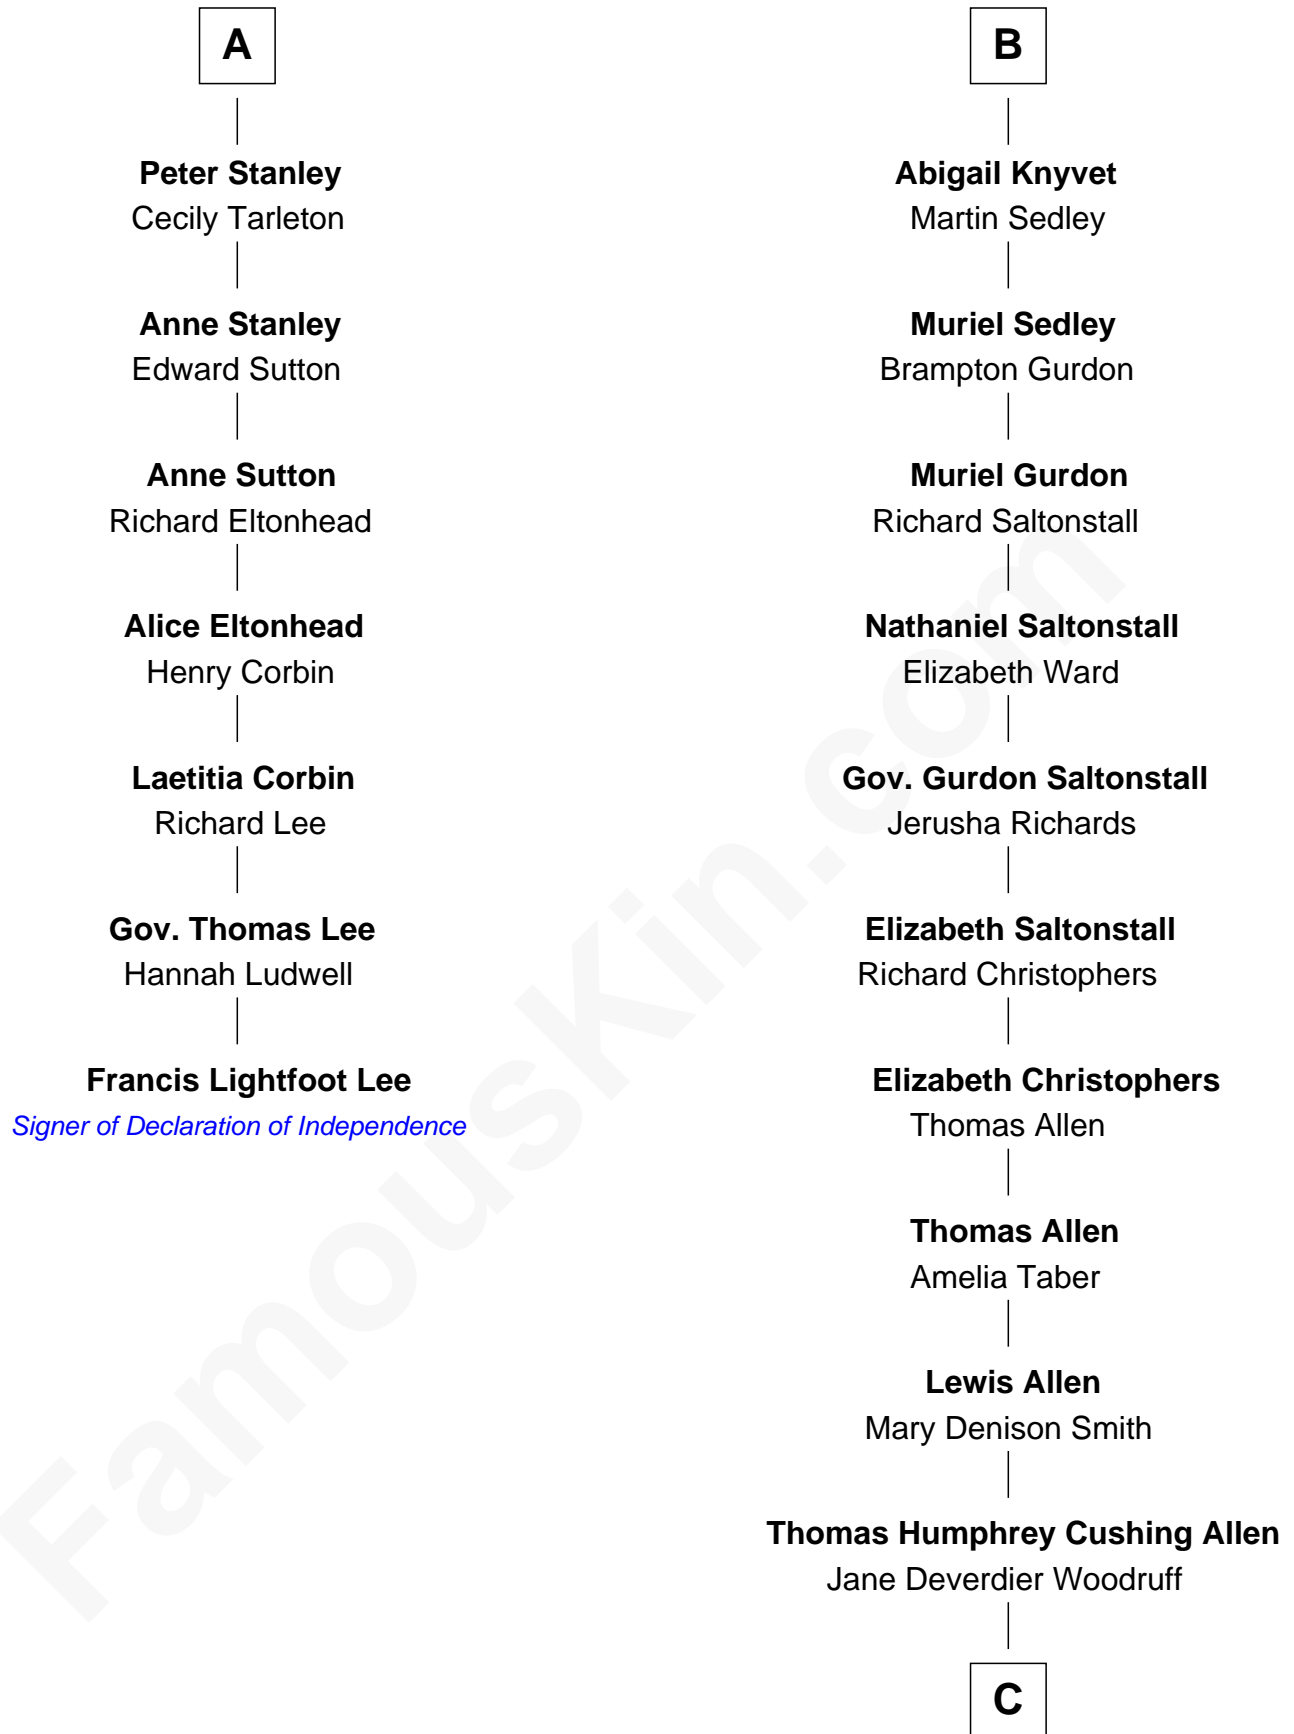

### Francis Lightfoot Lee

Signer of the Declaration of Independence

13th cousin 7 times removed of

**Ted Danson**

TV Actor - "Cheers", "CSI"

**Sir Robert de Holland**

Maude la Zouche

**Maude de Holland**  
Sir Thomas de Swinnerton

**Sir Robert de Swinnerton**  
Elizabeth de Beke

**Maud de Swinnerton**  
Sir John Savage

**Mary Savage**  
William Stanley

**William Stanley**  
Alice Hoghton

**Sir William Stanley**  
Agnes Grosvenor

**Sir William Stanley**  
Anne Harington

**A**

**Thomas Holand**  
Joan Plantagenet

**John de Holand**  
Elizabeth of Lancaster

**Constance de Holand**  
Sir John Grey

**Alice Grey**  
Sir William Knyvet

**Sir Edmund Knyvet**  
Eleanor Tyrrel

**Edmund Knyvet**  
Jane Bouchier

**John Knyvet**  
Agnes Harcourt

**B**

**C**

—  
**William Mercer Allen**  
Virginia Reakirt Thompson

—  
**Anna Louise Allen**  
Edward Bridge Danson

—  
**Edward Bridge Danson**  
Jessica Harriet MacMaster