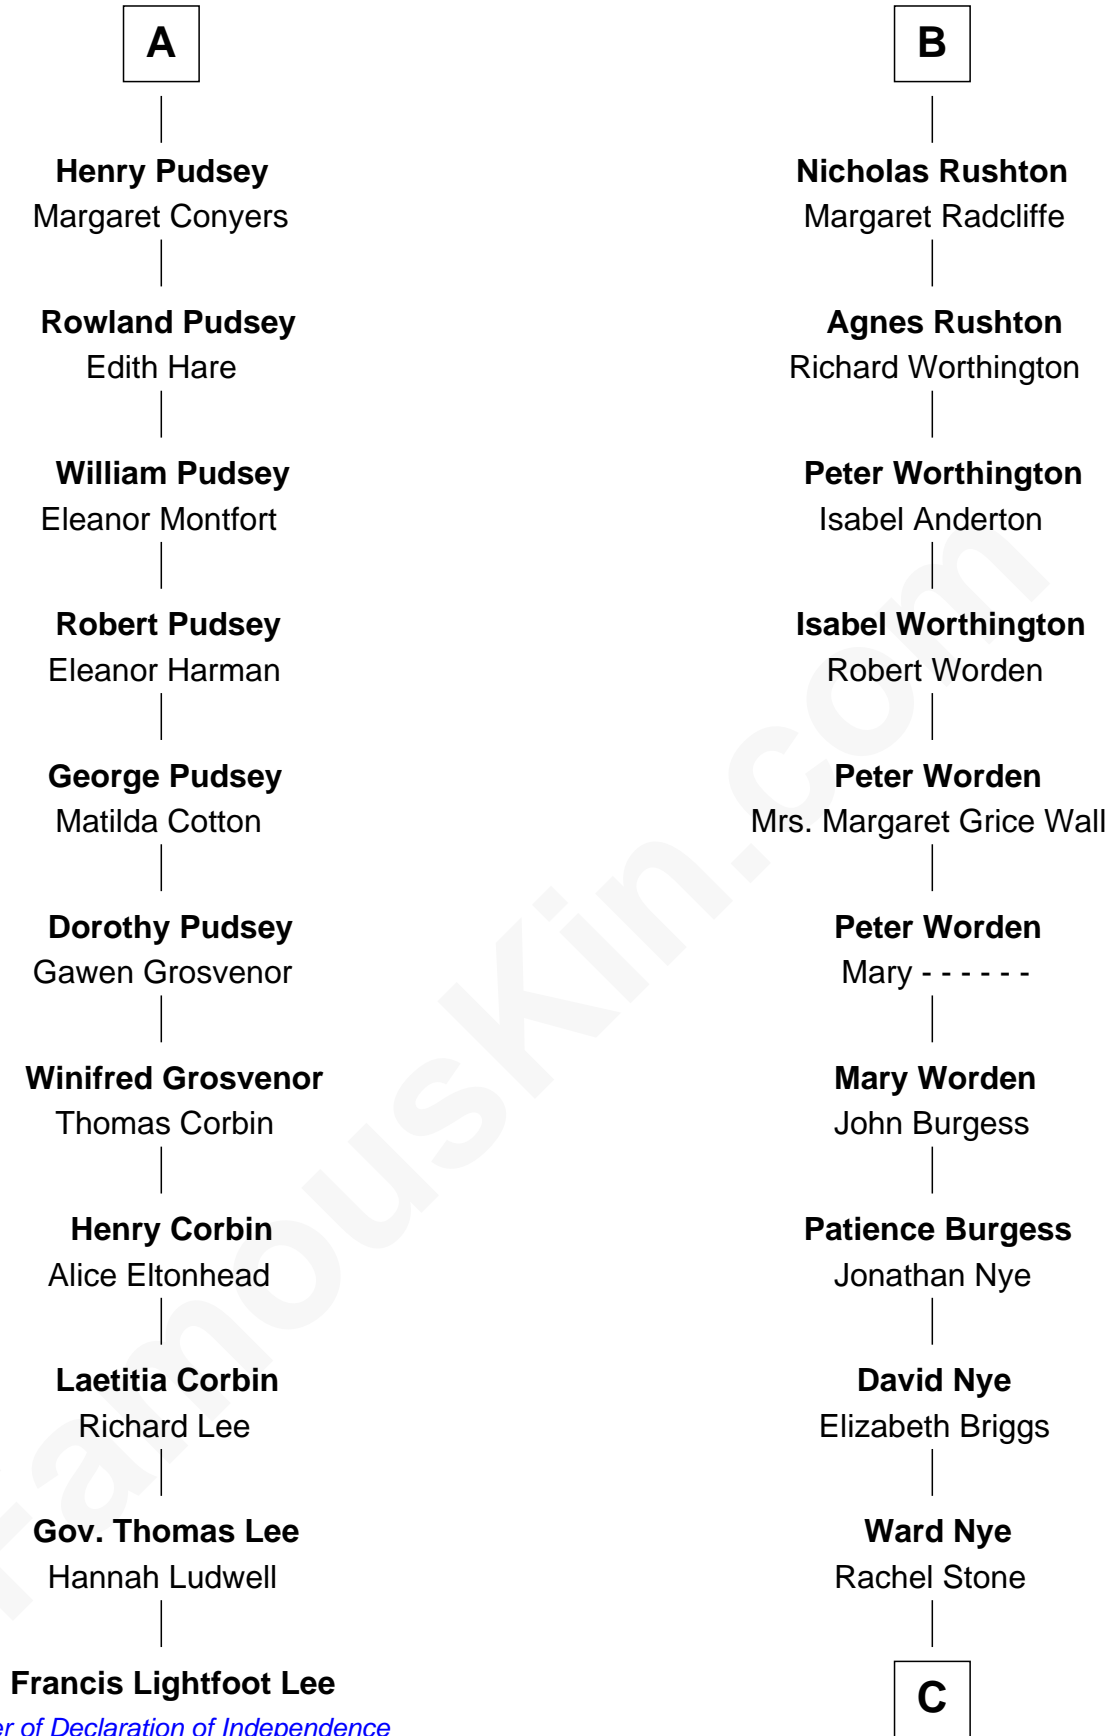

## Relationship Chart of

### Francis Lightfoot Lee

Signer of the Declaration of Independence

17th cousin 4 times removed of

**Bill Nye**

TV's *The Science Guy*

**C**

**Jonas Ward Nye**

Polly Blodgett

**Luther Blodgett Nye**

Helen Sophia Puffer

**Luther Bertram Nye**

Minnie Wheatley Farr

**Edwin Darby Nye**

Dr. Jacqueline Blanche Jenkins

**Bill Nye**

*TV's The Science Guy*